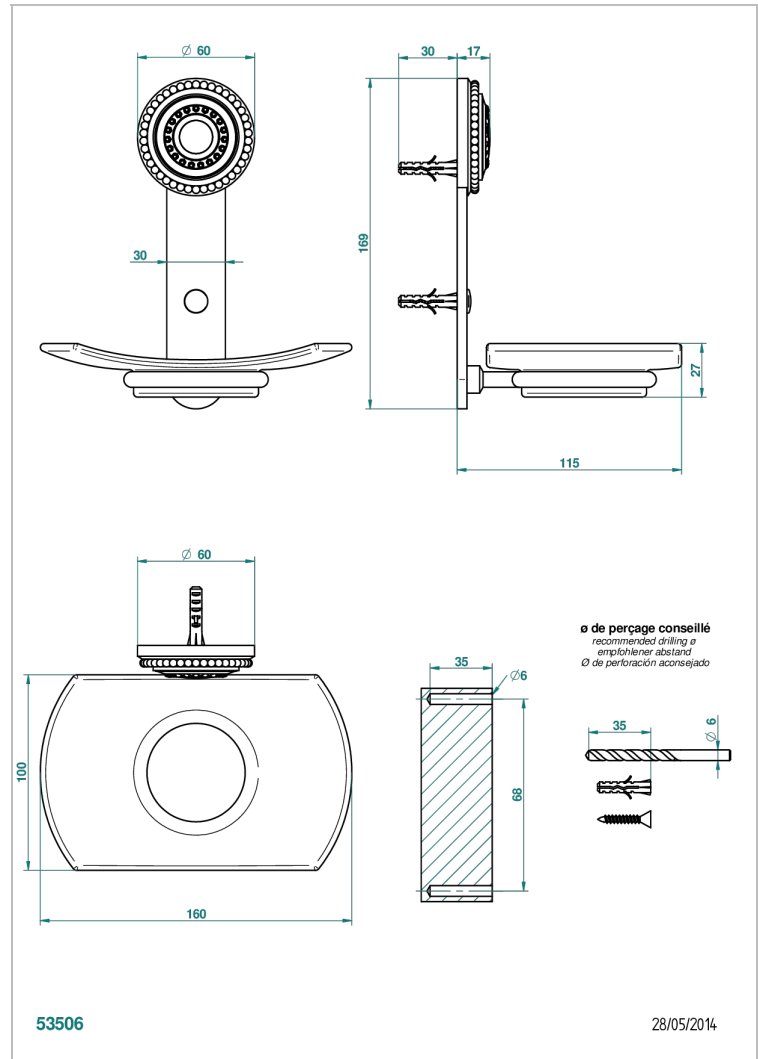

# MONTE CARLO, GOLD PORCELAIN

U8B-500

Wall mounted glass soap dish

THG<sup>®</sup>  
PARIS

## CHARACTERISTIC

- Monte Carlo, gold porcelain
- Wall mounted glass soap dish

Varnished matt antique red copper (color finish) - H07