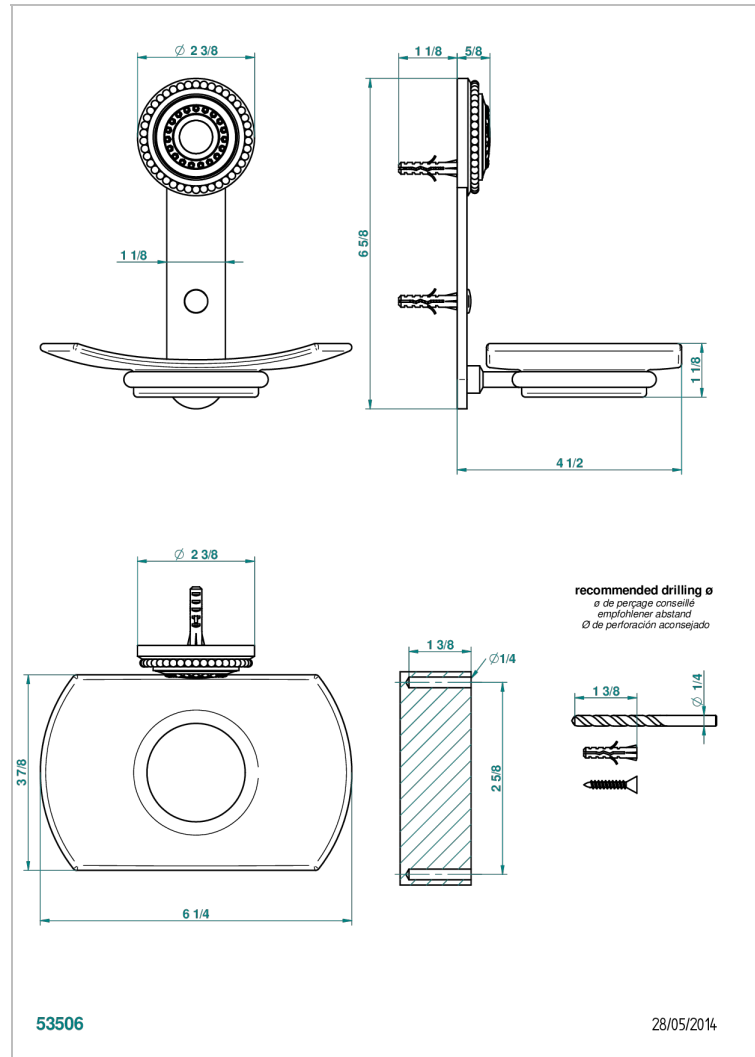

# MONTE CARLO, GOLD PORCELAIN

U8B-500

Wall mounted glass soap dish

THG<sup>®</sup>  
PARIS

## CHARACTERISTIC

- Monte Carlo, gold porcelain
- Wall mounted glass soap dish

Varnished matt antique red copper (color finish) - H07