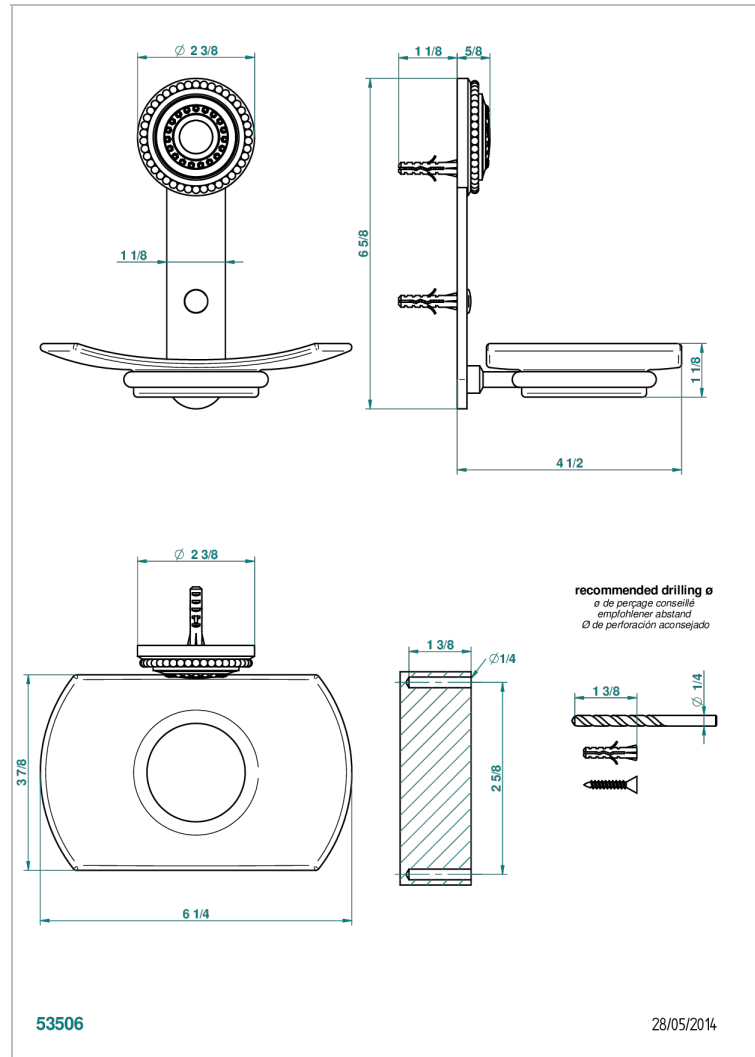

MONTE CARLO, GOLD PORCELAIN

U8B-500

Wall mounted glass soap dish

THG[®]
PARIS

CHARACTERISTIC

- Monte Carlo, gold porcelain
- Wall mounted glass soap dish

AVAILABLE FINITIONS

Antique nickel - H28
Black ceram - D30
Lacquered light bronze - D01
Matt chrome - C02
Matt gold - F07
Matt nickel (color finish) - C01