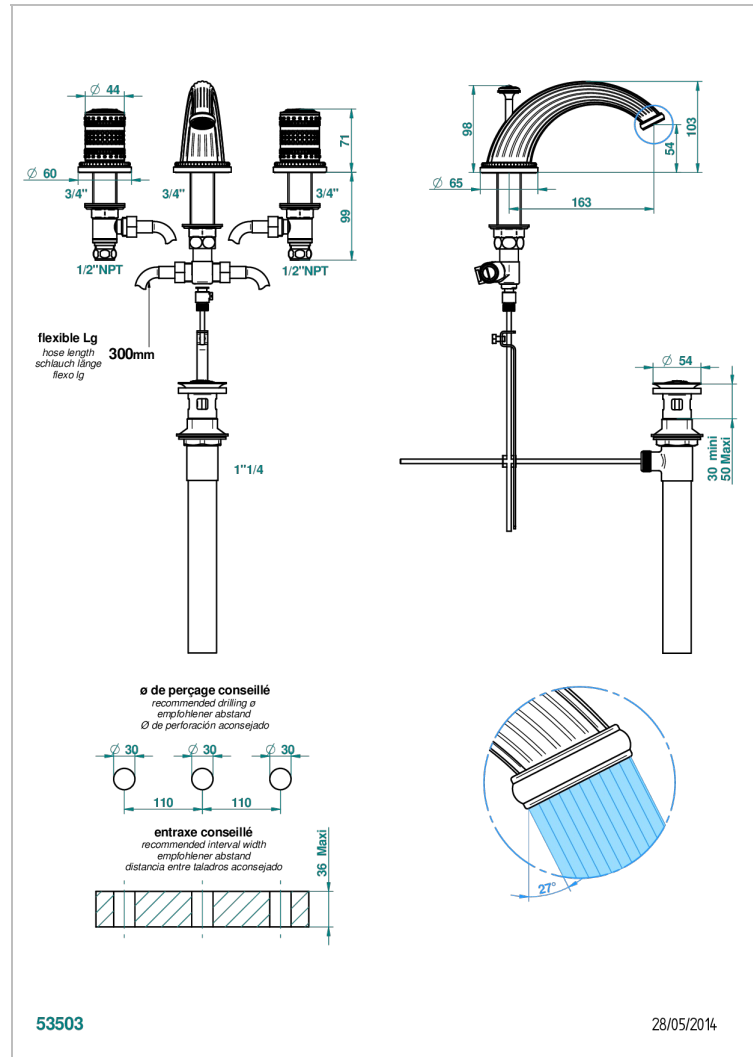

MONTE CARLO, WHITE GOLD PORCELAIN

U8C-151/US

Widespread lavatory set with drain

THG[®]
PARIS

CHARACTERISTIC

- Monte Carlo, white gold porcelain
- Widespread lavatory set with drain

TECHNICAL SPECS

- Recommandé : 3 bars (max. 5 bars) - Advised : 43,5 psi (max. 72 psi)
- 5,7 l/min à 3 bars (1.5 gpm at 43.5 psi)

AVAILABLE FINITIONS

Black ceram - D30
 Chrome polished - A02
 Chrome polished / gold polished - G02
 Copper antique matt, coated - H07
 Gold mat - F07
 Gold polished - F01

Light coated bronze - D01
 Matt chrome (American satin) - C02
 Matt nickel (American satin) - C01
 Nickel antique / Sovereign - H28
 Nickel polished - B01
 Soft gold - F30