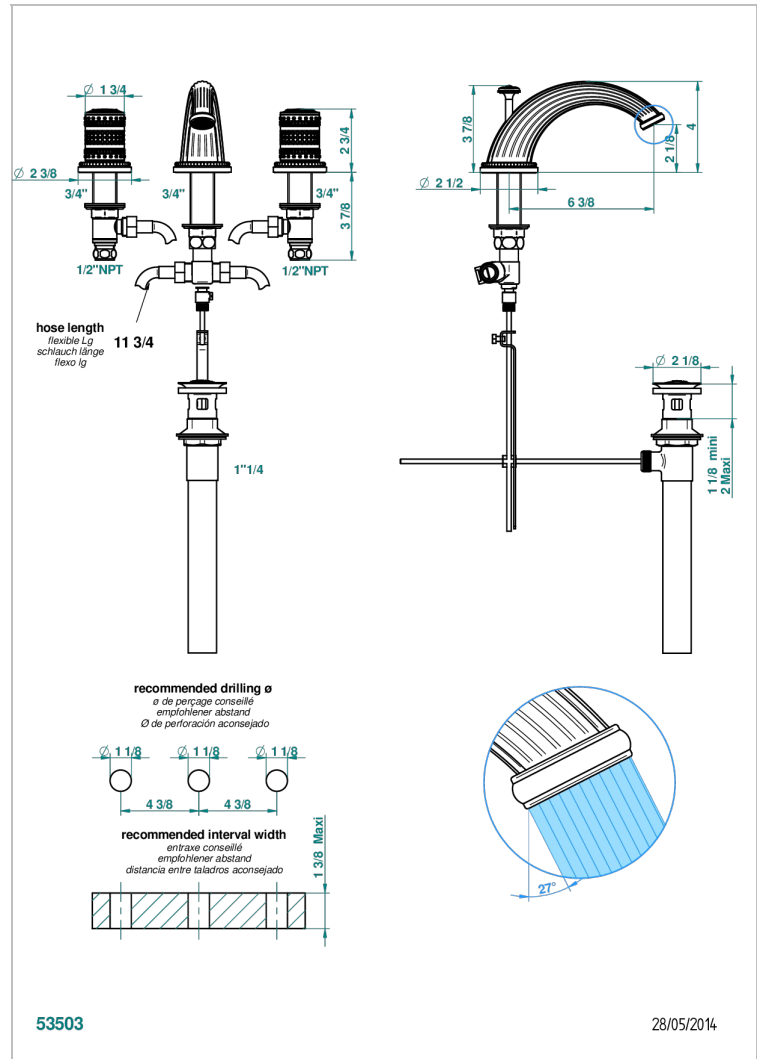

MONTE CARLO, WHITE GOLD PORCELAIN

U8C-151/US

Widespread lavatory set with drain

CHARACTERISTIC

- Monte Carlo, white gold porcelain
- Widespread lavatory set with drain

TECHNICAL SPECS

- Recommandé : 3 bars (max. 5 bars) - Advised : 43,5 psi (max. 72 psi)
- 5,7 l/min à 3 bars (1.5 gpm at 43.5 psi)

AVAILABLE FINITIONS

Black ceram - D30
 Chrome polished - A02
 Chrome polished / gold polished - G02
 Copper antique matt, coated - H07
 Gold mat - F07
 Gold polished - F01

Light coated bronze - D01
 Matt chrome (American satin) - C02
 Matt nickel (American satin) - C01
 Nickel antique / Sovereign - H28
 Nickel polished - B01
 Soft gold - F30