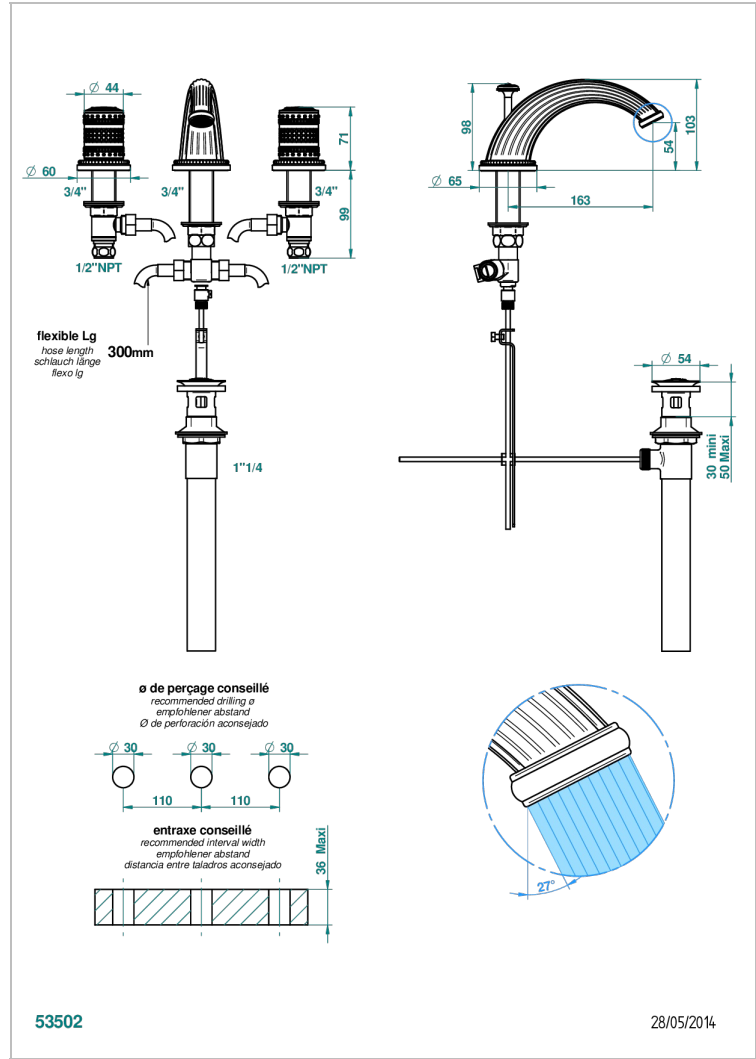

# MONTE CARLO, GOLD PORCELAIN

U8B-151/US

Widespread lavatory set with drain

THG<sup>®</sup>  
PARIS

## CHARACTERISTIC

- Monte Carlo, gold porcelain
- Widespread lavatory set with drain