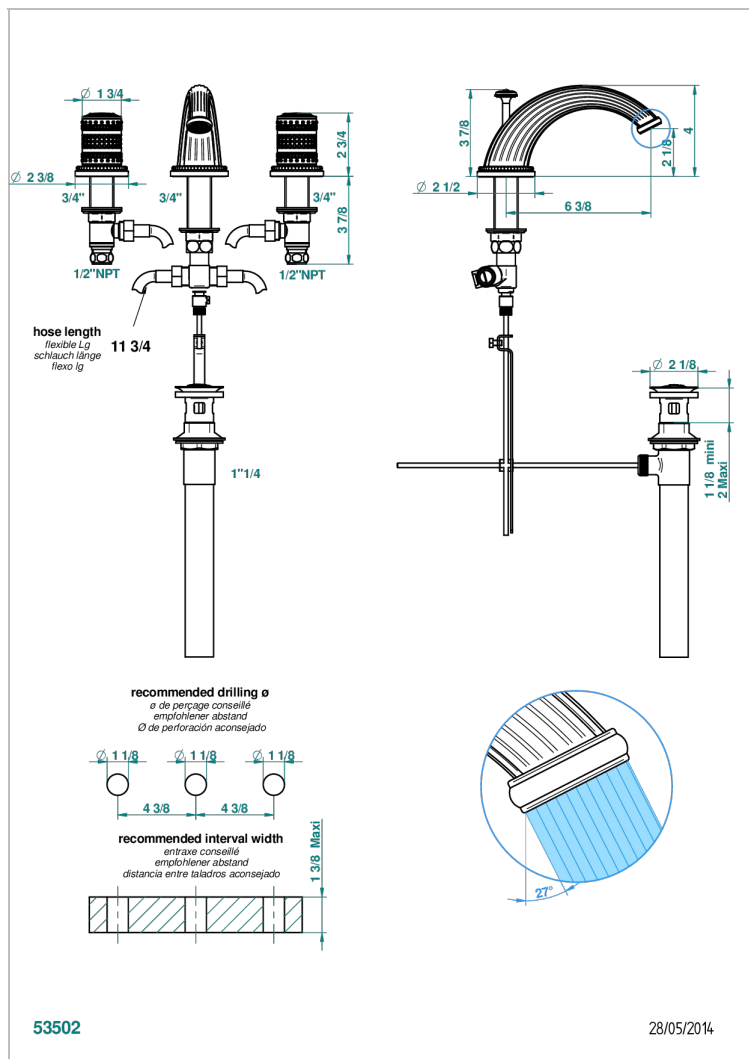

MONTE CARLO, GOLD PORCELAIN

U8B-151/US

Widespread lavatory set with drain

THG[®]
PARIS

CHARACTERISTIC

- Monte Carlo, gold porcelain
- Widespread lavatory set with drain

TECHNICAL SPECS

- Recommandé : 3 bars (max. 5 bars) - Advised : 43,5 psi (max. 72 psi)
- 5,7 l/min à 3 bars (1.5 gpm at 43.5 psi)

AVAILABLE FINITIONS

Black ceram - D30
 Chrome polished - A02
 Chrome polished / gold polished - G02
 Copper antique matt, coated - H07
 Gold mat - F07
 Gold polished - F01

Light coated bronze - D01
 Matt chrome (American satin) - C02
 Matt nickel (American satin) - C01
 Nickel antique / Sovereign - H28
 Nickel polished - B01
 Soft gold - F30