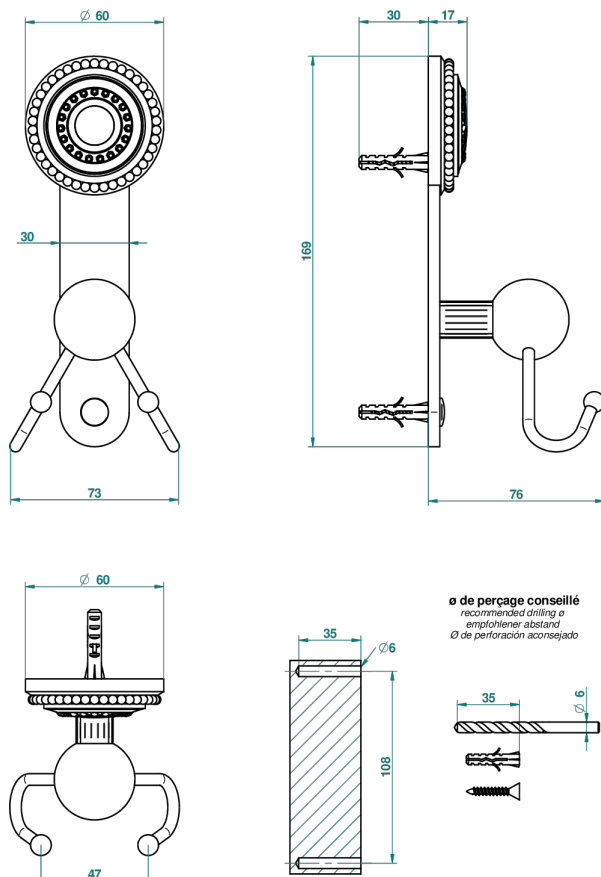

# MONTE CARLO, WHITE GOLD PORCELAIN

U8C-512

Double flannel hook

53501

30/06/2014

## CHARACTERISTIC

- Monte Carlo, white gold porcelain
- Double flannel hook