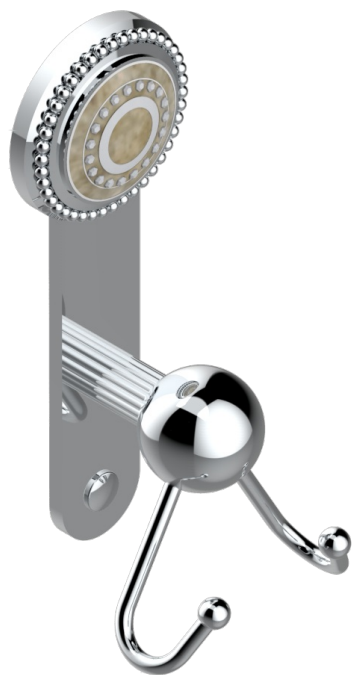

# MONTE CARLO, WHITE GOLD PORCELAIN

U8C-512

Double flannel hook

53501

30/06/2014

## CHARACTERISTIC

- Monte Carlo, white gold porcelain
- Double flannel hook

## AVAILABLE FINITIONS

Black ceram - D30  
Chrome polished - A02  
Chrome polished / gold polished - G02  
Copper antique matt, coated - H07  
Gold mat - F07  
Gold polished - F01

Light coated bronze - D01  
Matt chrome (American satin) - C02  
Matt nickel (American satin) - C01  
Nickel antique / Sovereign - H28  
Nickel polished - B01  
Soft gold - F30

Soft matt gold - F31