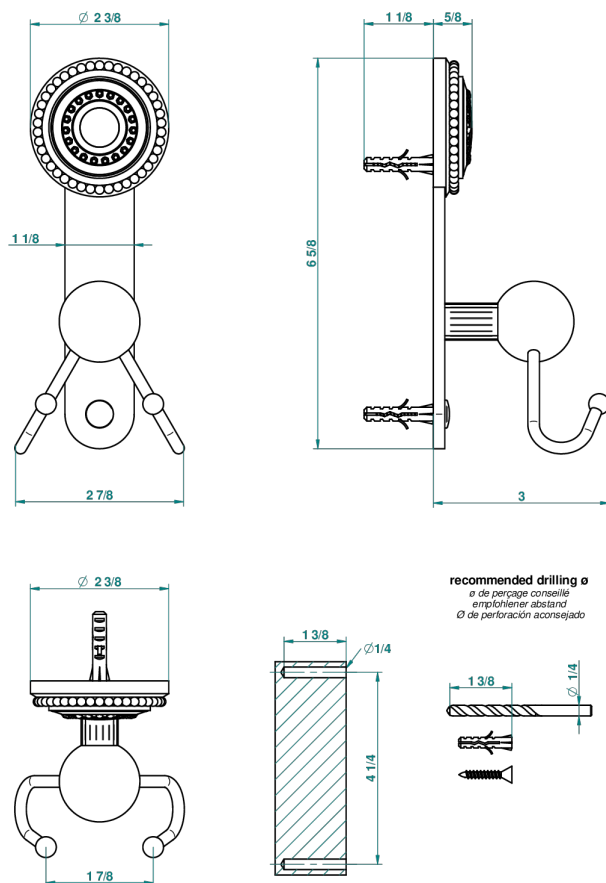

# MONTE CARLO, WHITE GOLD PORCELAIN

U8C-512

Double flannel hook

53501

30/06/2014

## CHARACTERISTIC

- Monte Carlo, white gold porcelain
- Double flannel hook