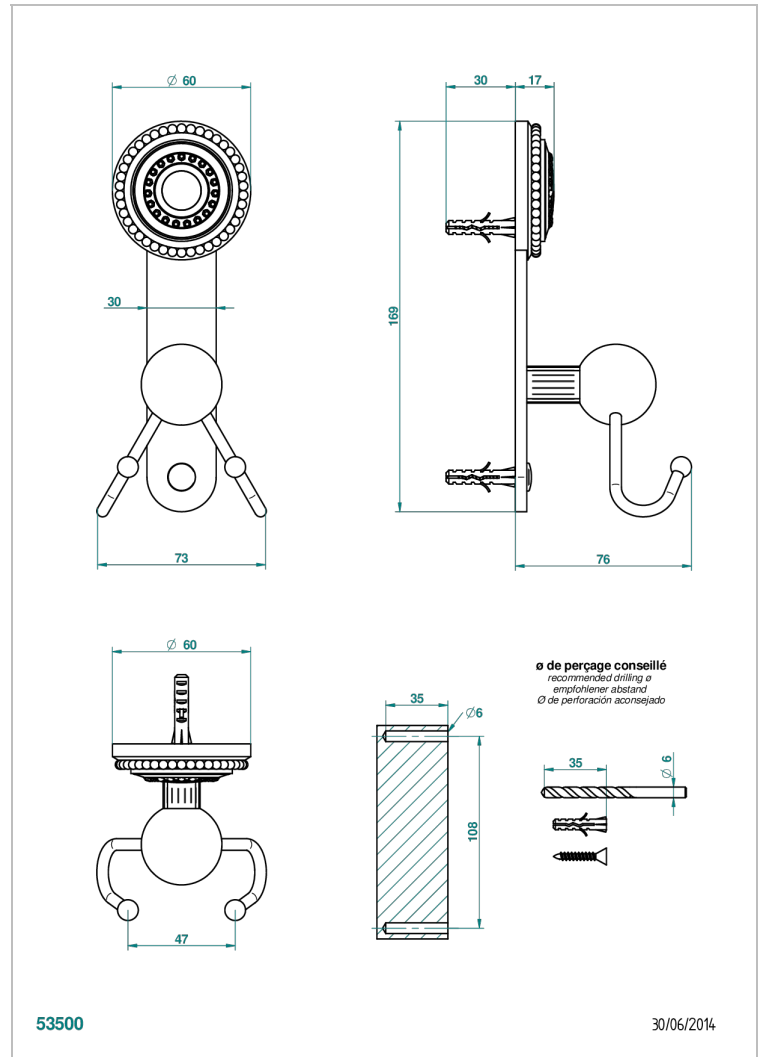

MONTE CARLO, GOLD PORCELAIN

U8B-512

Double hook

THG[®]
PARIS

CHARACTERISTIC

- Monte Carlo, gold porcelain
- Double hook

AVAILABLE FINITIONS

Antique nickel - H28
Black ceram - D30
Lacquered light bronze - D01
Matt chrome - C02
Matt gold - F07
Matt nickel (color finish) - C01

Polished chrome (color finish) - A02
Polished chrome / Polished gold (color finish) - G02
Polished gold (color finish) - F01
Polished nickel - B01
Soft gold - F30
Soft matt gold - F31

Varnished matt antique red copper (color finish) - H07