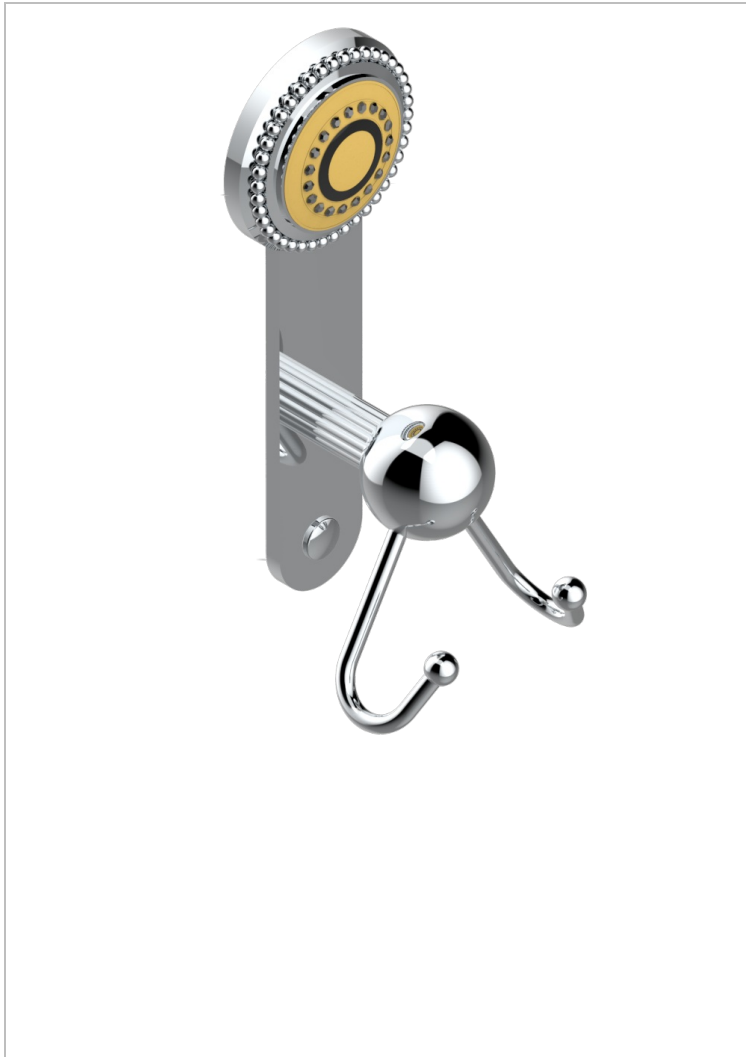

MONTE CARLO, GOLD PORCELAIN

U8B-512

Double hook

THG[®]
PARIS

CHARACTERISTIC

- Monte Carlo, gold porcelain
- Double hook

AVAILABLE FINITIONS

Antique nickel - H28
Black ceram - D30
Lacquered light bronze - D01
Matt chrome - C02
Matt gold - F07
Matt nickel (color finish) - C01

Polished chrome (color finish) - A02
Polished chrome / Polished gold (color finish) - G02
Polished gold (color finish) - F01
Polished nickel - B01
Soft gold - F30
Soft matt gold - F31

Varnished matt antique red copper (color finish) - H07