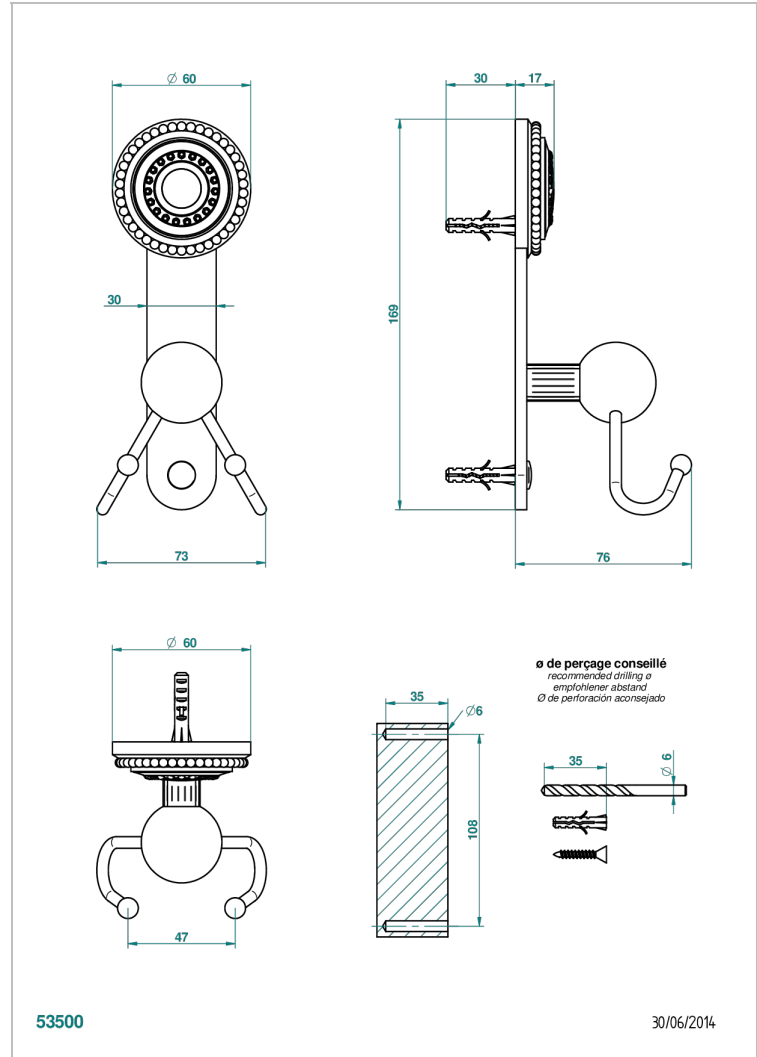

MONTE CARLO, GOLD PORCELAIN

U8B-512

Double hook

THG[®]
PARIS

CHARACTERISTIC

- Monte Carlo, gold porcelain
- Double hook

AVAILABLE FINITIONS

Antique nickel - H28
Black ceram - D30
Lacquered light bronze - D01
Matt chrome - C02
Matt gold - F07
Matt nickel (color finish) - C01

Polished chrome (color finish) - A02
Polished chrome / Polished gold (color finish) - G02
Polished gold (color finish) - F01
Polished nickel - B01
Soft gold - F30
Soft matt gold - F31

Varnished matt antique red copper (color finish) - H07