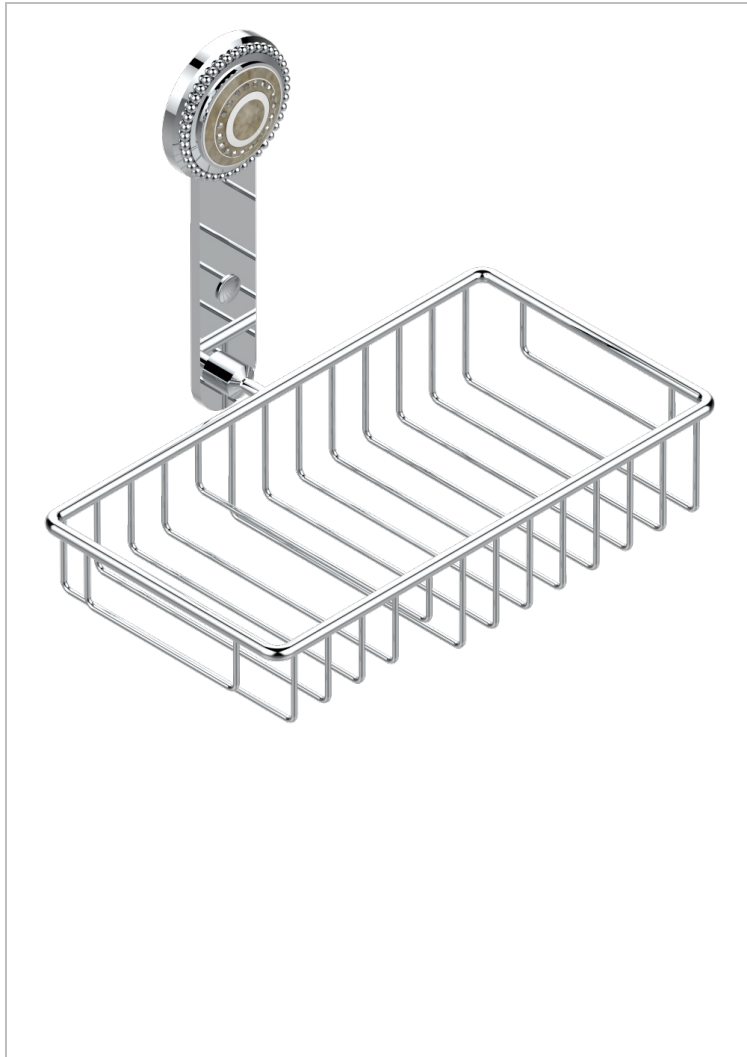

MONTE CARLO, WHITE GOLD PORCELAIN

U8C-2620

Soap and sponge holder, wall mounted

THG[®]
PARIS

CHARACTERISTIC

- Monte Carlo, white gold porcelain
- Soap and sponge holder, wall mounted

AVAILABLE FINITIONS

Black ceram - D30
Chrome polished - A02
Chrome polished / gold polished - G02
Copper antique matt, coated - H07
Gold mat - F07
Gold polished - F01

Light coated bronze - D01
Matt chrome (American satin) - C02
Matt nickel (American satin) - C01
Nickel antique / Sovereign - H28
Nickel polished - B01
Soft gold - F30

Soft matt gold - F31