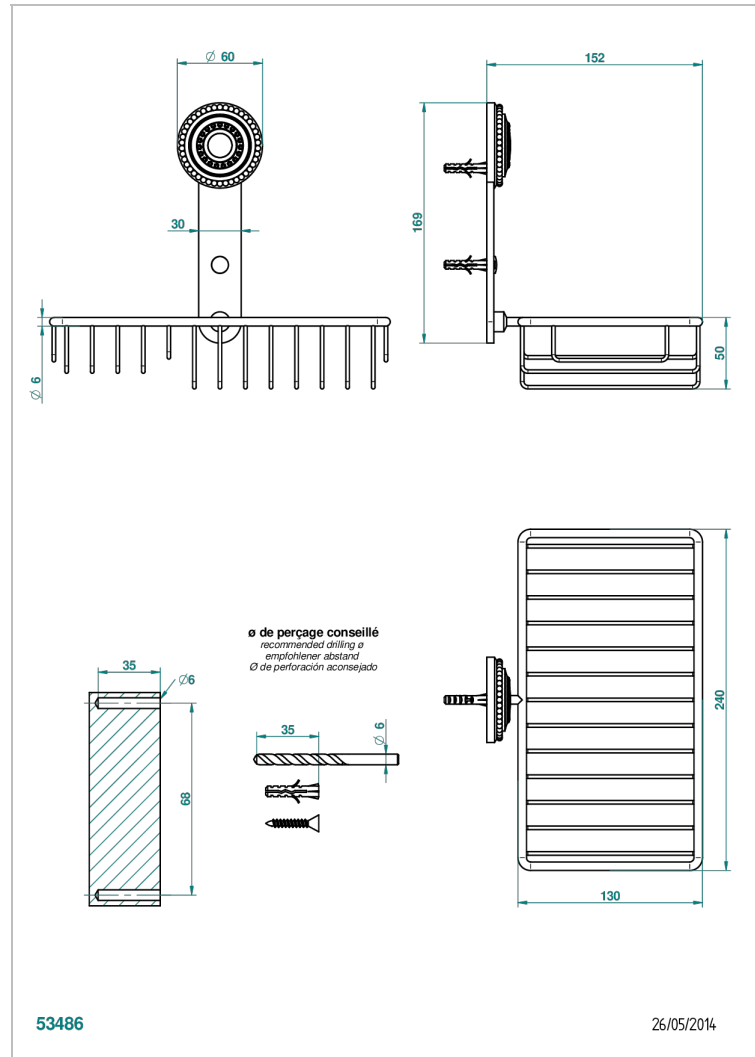

MONTE CARLO, WHITE GOLD PORCELAIN

U8C-2620

Soap and sponge holder, wall mounted

THG[®]
PARIS

CHARACTERISTIC

- Monte Carlo, white gold porcelain
- Soap and sponge holder, wall mounted

AVAILABLE FINITIONS

Black ceram - D30
Chrome polished - A02
Chrome polished / gold polished - G02
Copper antique matt, coated - H07
Gold mat - F07
Gold polished - F01