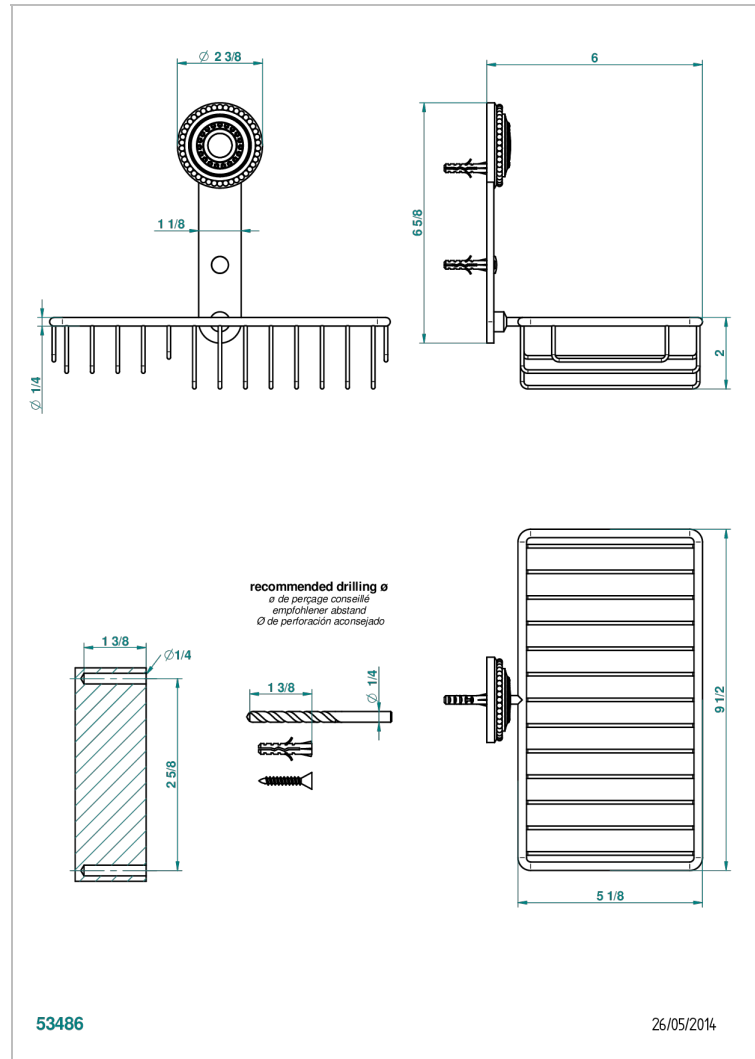

MONTE CARLO, WHITE GOLD PORCELAIN

U8C-2620

Soap and sponge holder, wall mounted

THG[®]
PARIS

CHARACTERISTIC

- Monte Carlo, white gold porcelain
- Soap and sponge holder, wall mounted

AVAILABLE FINITIONS

Black ceram - D30
Chrome polished - A02
Chrome polished / gold polished - G02
Copper antique matt, coated - H07
Gold mat - F07
Gold polished - F01