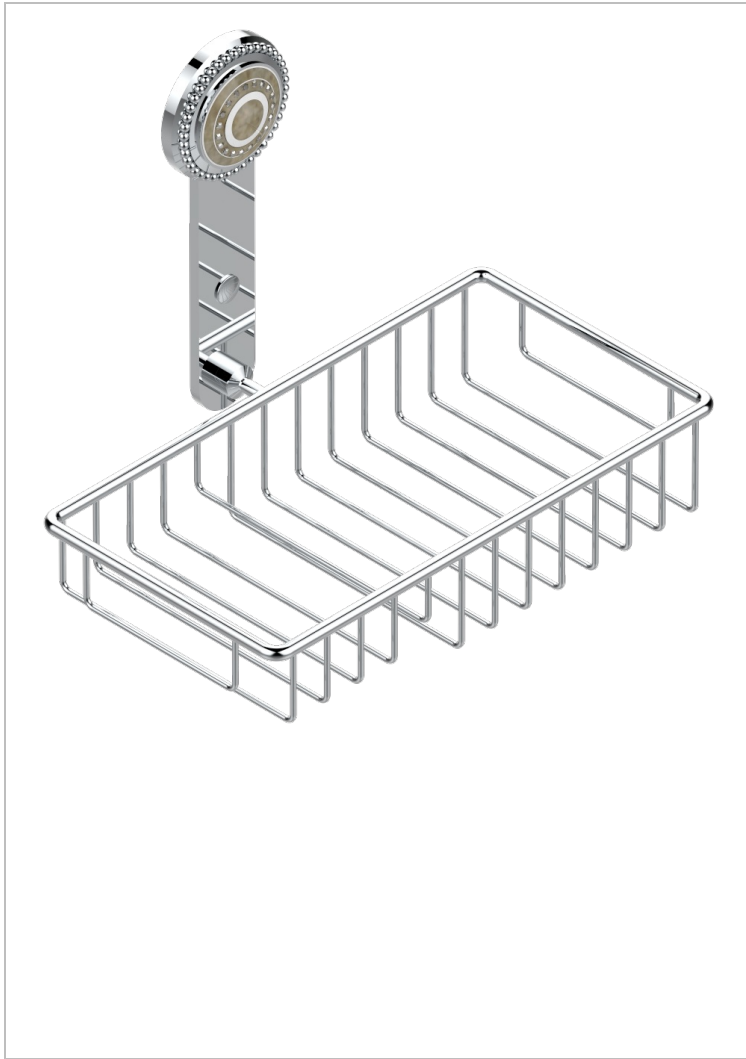

MONTE CARLO, WHITE GOLD PORCELAIN

U8C-2620

Soap and sponge holder, wall mounted

THG[®]
PARIS

CHARACTERISTIC

- Monte Carlo, white gold porcelain
- Soap and sponge holder, wall mounted

AVAILABLE FINITIONS

Black ceram - D30
Chrome polished - A02
Chrome polished / gold polished - G02
Copper antique matt, coated - H07
Gold mat - F07
Gold polished - F01

Light coated bronze - D01
Matt chrome (American satin) - C02
Matt nickel (American satin) - C01
Nickel antique / Sovereign - H28
Nickel polished - B01
Soft gold - F30

Soft matt gold - F31