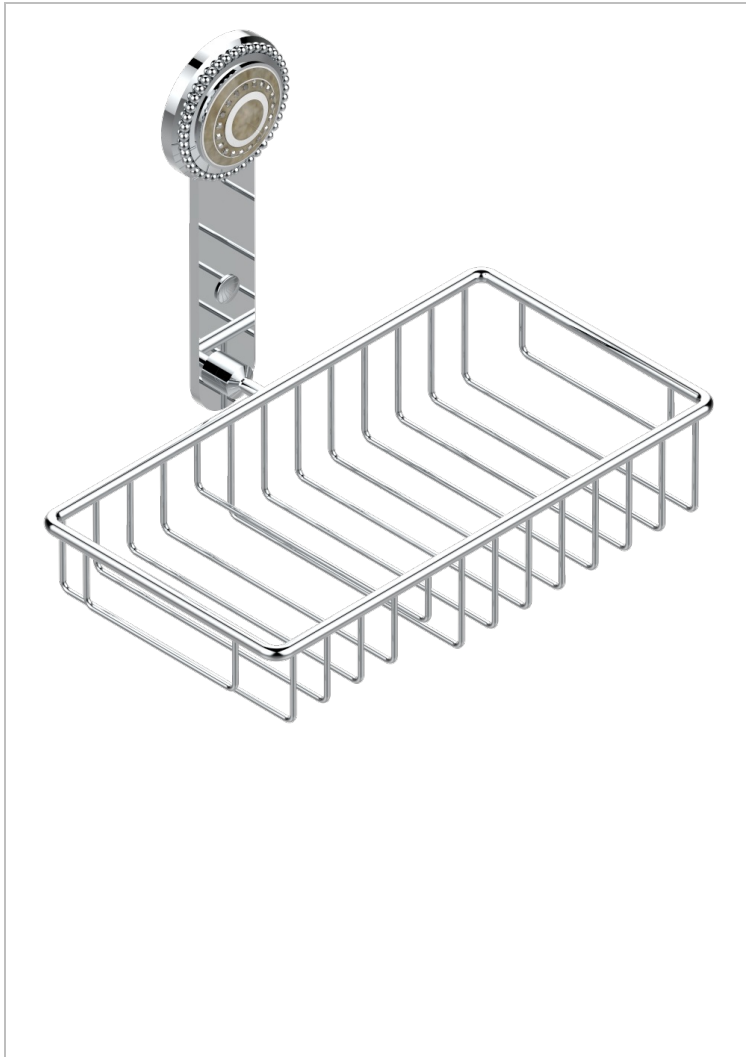

# MONTE CARLO, WHITE GOLD PORCELAIN

U8C-2620

Combined soap and sponge holder with flange, 240 x 130 mm

THG<sup>®</sup>  
PARIS

## CHARACTERISTIC

- Monte Carlo, white gold porcelain
- Combined soap and sponge holder with flange, 240 x 130 mm

## AVAILABLE FINITIONS

Antique nickel - H28  
Black ceram - D30  
Lacquered light bronze - D01  
Matt chrome - C02  
Matt gold - F07  
Matt nickel (color finish) - C01

Polished chrome (color finish) - A02  
Polished chrome / Polished gold (color finish) - G02  
Polished gold (color finish) - F01  
Polished nickel - B01  
Soft gold - F30  
Soft matt gold - F31

Varnished matt antique red copper (color finish) - H07