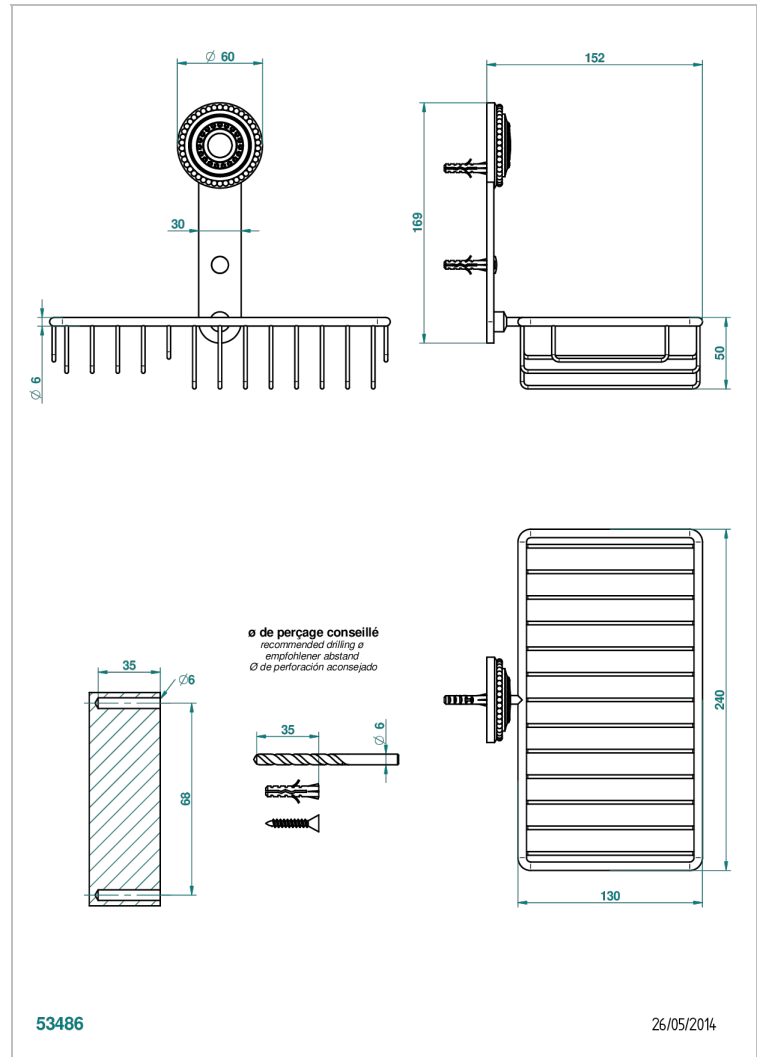

# MONTE CARLO, WHITE GOLD PORCELAIN

U8C-2620

Combined soap and sponge holder with flange, 240 x 130 mm

THG<sup>®</sup>  
PARIS

## CHARACTERISTIC

- Monte Carlo, white gold porcelain
- Combined soap and sponge holder with flange, 240 x 130 mm

Varnished matt antique red copper (color finish) - H07