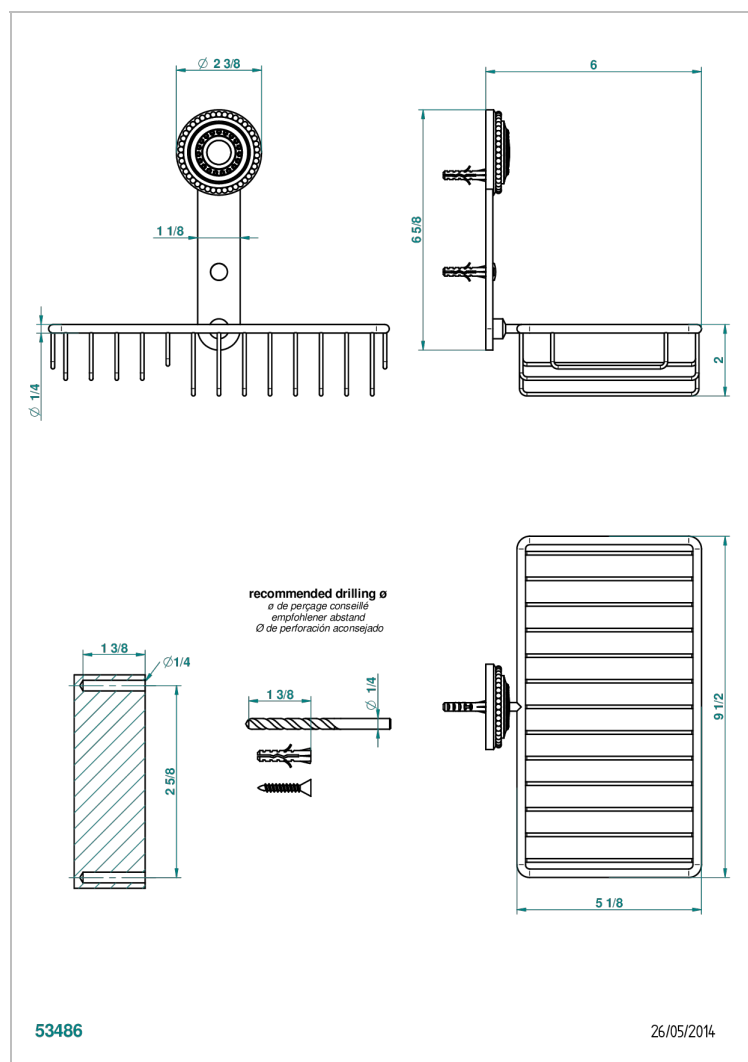

MONTE CARLO, WHITE GOLD PORCELAIN

U8C-2620

Combined soap and sponge holder with flange, 240 x 130 mm

CHARACTERISTIC

- Monte Carlo, white gold porcelain
- Combined soap and sponge holder with flange, 240 x 130 mm

Varnished matt antique red copper (color finish) - H07