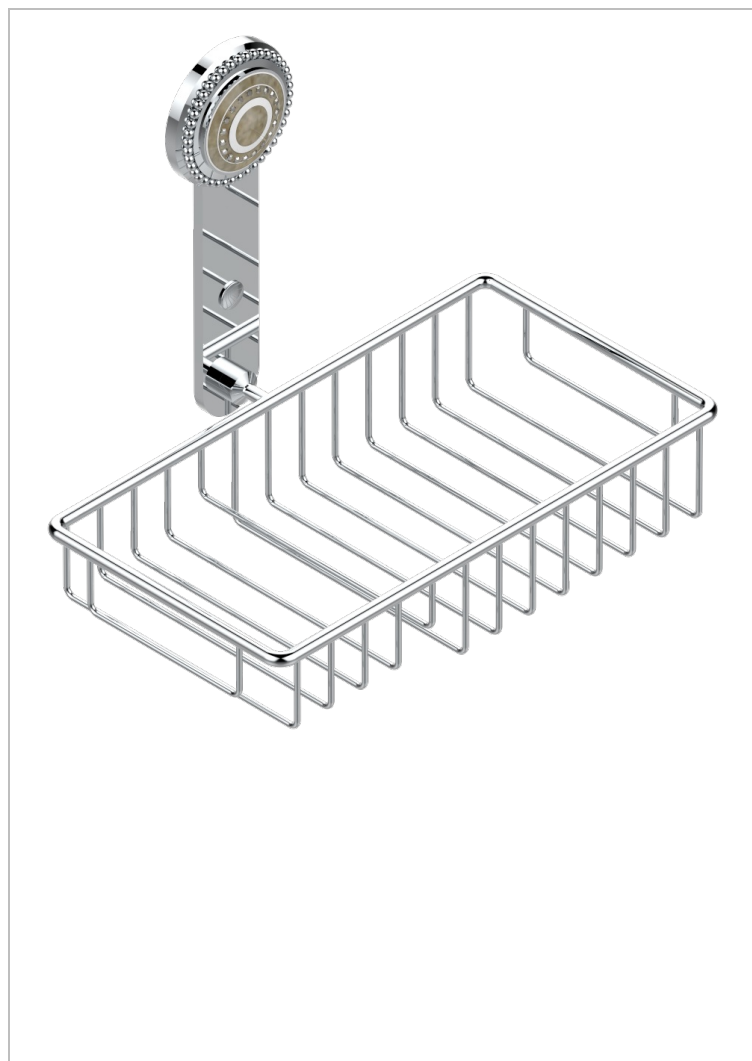

MONTE CARLO, WHITE GOLD PORCELAIN

U8C-2620

Combined soap and sponge holder with flange, 240 x 130 mm

CHARACTERISTIC

- Monte Carlo, white gold porcelain
- Combined soap and sponge holder with flange, 240 x 130 mm

AVAILABLE FINITIONS

Antique nickel - H28
Black ceram - D30
Lacquered light bronze - D01
Matt chrome - C02
Matt gold - F07
Matt nickel (color finish) - C01

Polished chrome (color finish) - A02
Polished chrome / Polished gold (color finish) - G02
Polished gold (color finish) - F01
Polished nickel - B01
Soft gold - F30
Soft matt gold - F31

Varnished matt antique red copper (color finish) - H07