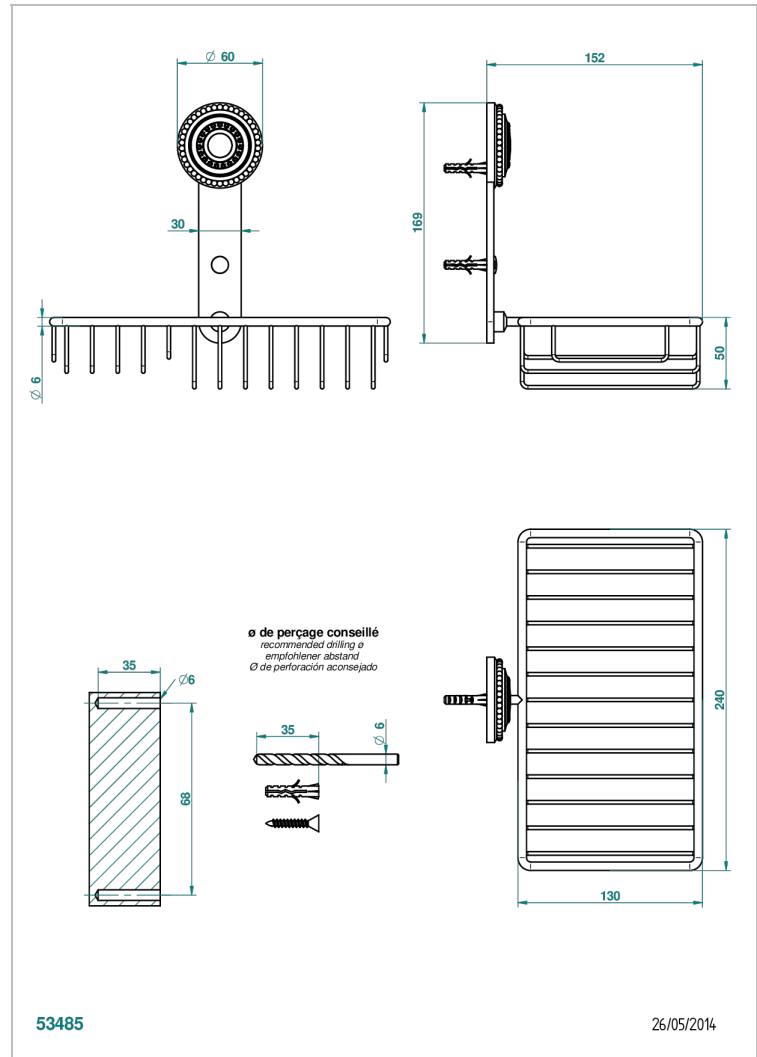

MONTE CARLO, GOLD PORCELAIN

U8B-2620

Soap and sponge holder, wall mounted

THG[®]
PARIS

CHARACTERISTIC

- Monte Carlo, gold porcelain
- Soap and sponge holder, wall mounted

AVAILABLE FINITIONS

Black ceram - D30
Chrome polished - A02
Chrome polished / gold polished - G02
Copper antique matt, coated - H07
Gold mat - F07
Gold polished - F01

Light coated bronze - D01
Matt chrome (American satin) - C02
Matt nickel (American satin) - C01
Nickel antique / Sovereign - H28
Nickel polished - B01
Soft gold - F30

Soft matt gold - F31