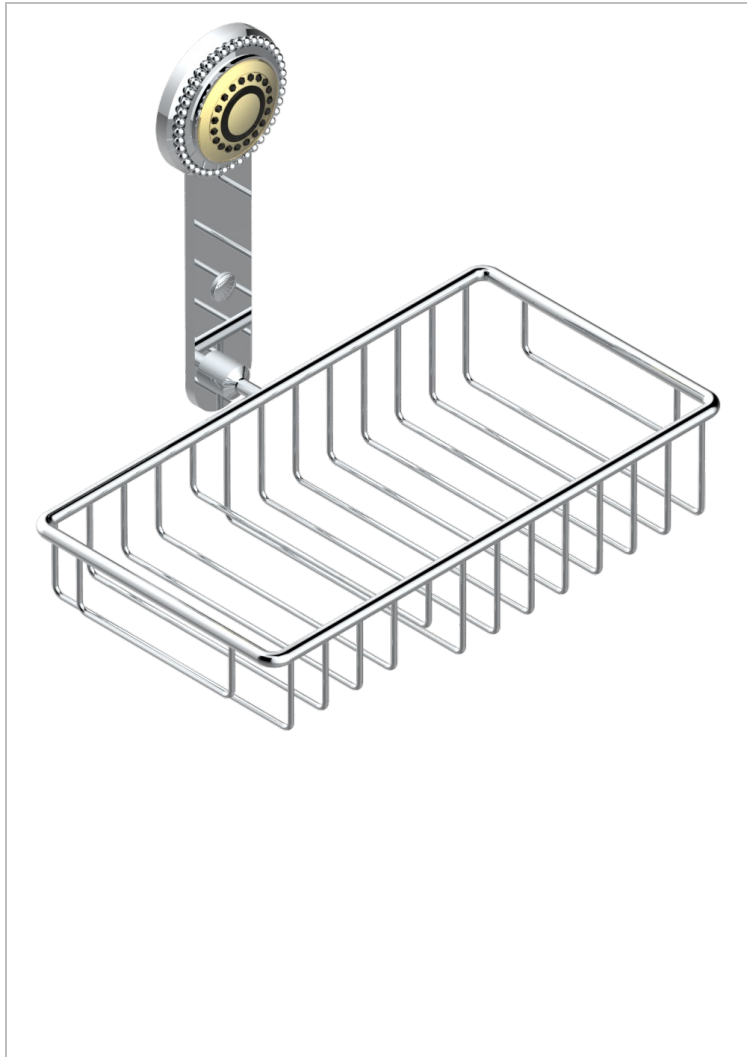

MONTE CARLO, GOLD PORCELAIN

U8B-2620

Soap and sponge holder, wall mounted

THG[®]
PARIS

CHARACTERISTIC

- Monte Carlo, gold porcelain
- Soap and sponge holder, wall mounted

AVAILABLE FINITIONS

Black ceram - D30
Chrome polished - A02
Chrome polished / gold polished - G02
Copper antique matt, coated - H07
Gold mat - F07
Gold polished - F01

Light coated bronze - D01
Matt chrome (American satin) - C02
Matt nickel (American satin) - C01
Nickel antique / Sovereign - H28
Nickel polished - B01
Soft gold - F30

Soft matt gold - F31