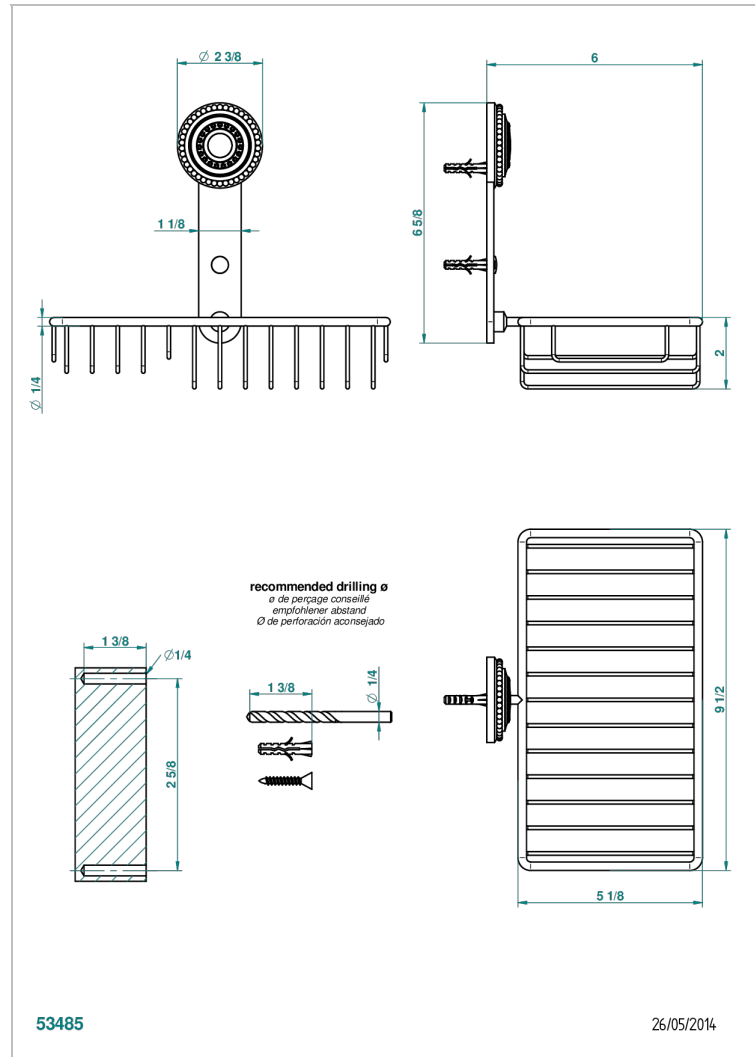

## CHARACTERISTIC

- Monte Carlo, gold porcelain
- Soap and sponge holder, wall mounted