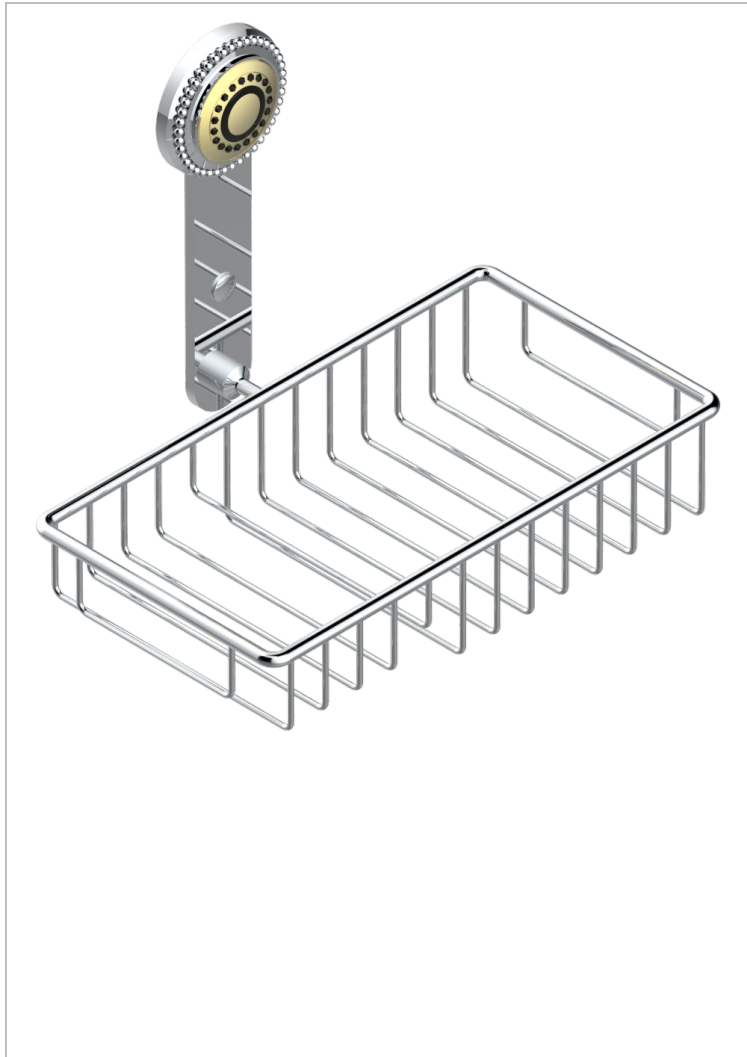

# MONTE CARLO, GOLD PORCELAIN

U8B-2620

Soap and sponge holder, wall mounted

THG<sup>®</sup>  
PARIS

## CHARACTERISTIC

- Monte Carlo, gold porcelain
- Soap and sponge holder, wall mounted

## AVAILABLE FINITIONS

Black ceram - D30  
Chrome polished - A02  
Chrome polished / gold polished - G02  
Copper antique matt, coated - H07  
Gold mat - F07  
Gold polished - F01

Light coated bronze - D01  
Matt chrome (American satin) - C02  
Matt nickel (American satin) - C01  
Nickel antique / Sovereign - H28  
Nickel polished - B01  
Soft gold - F30

Soft matt gold - F31