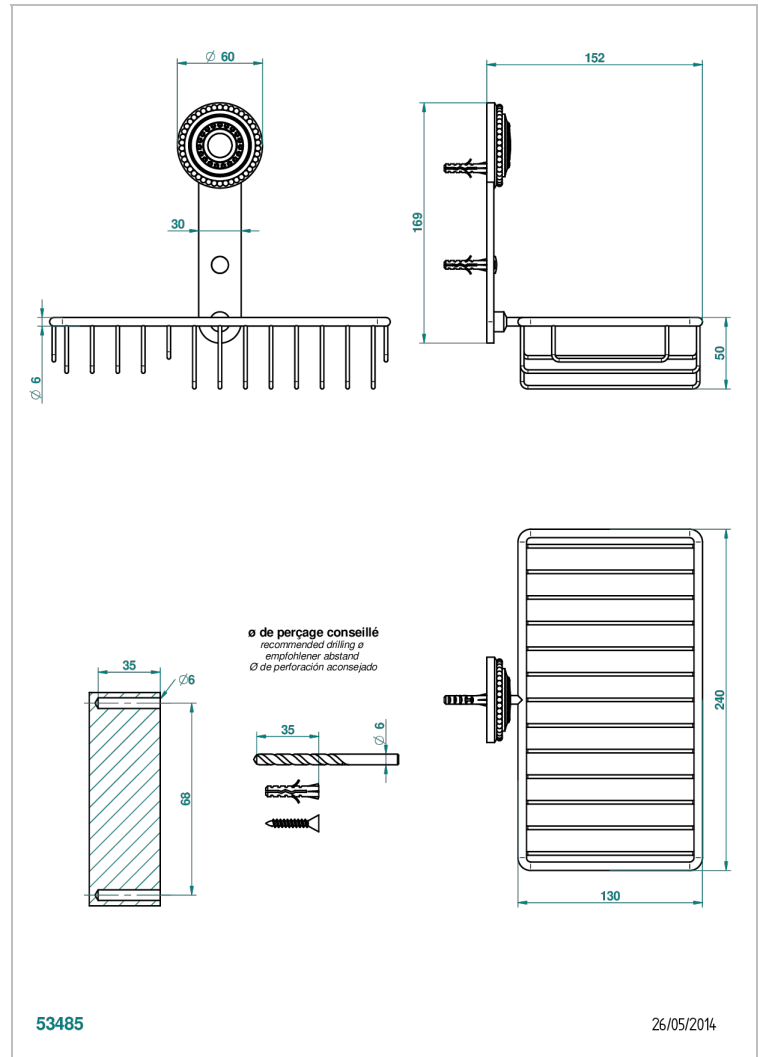

MONTE CARLO, GOLD PORCELAIN

U8B-2620

Combined soap and sponge holder with flange, 240 x 130 mm

THG[®]
PARIS

CHARACTERISTIC

- Monte Carlo, gold porcelain
- Combined soap and sponge holder with flange, 240 x 130 mm

AVAILABLE FINITIONS

Antique nickel - H28
Black ceram - D30
Lacquered light bronze - D01
Matt chrome - C02
Matt gold - F07
Matt nickel (color finish) - C01

Polished chrome (color finish) - A02
Polished chrome / Polished gold (color finish) - G02
Polished gold (color finish) - F01
Polished nickel - B01
Soft gold - F30
Soft matt gold - F31

Varnished matt antique red copper (color finish) - H07