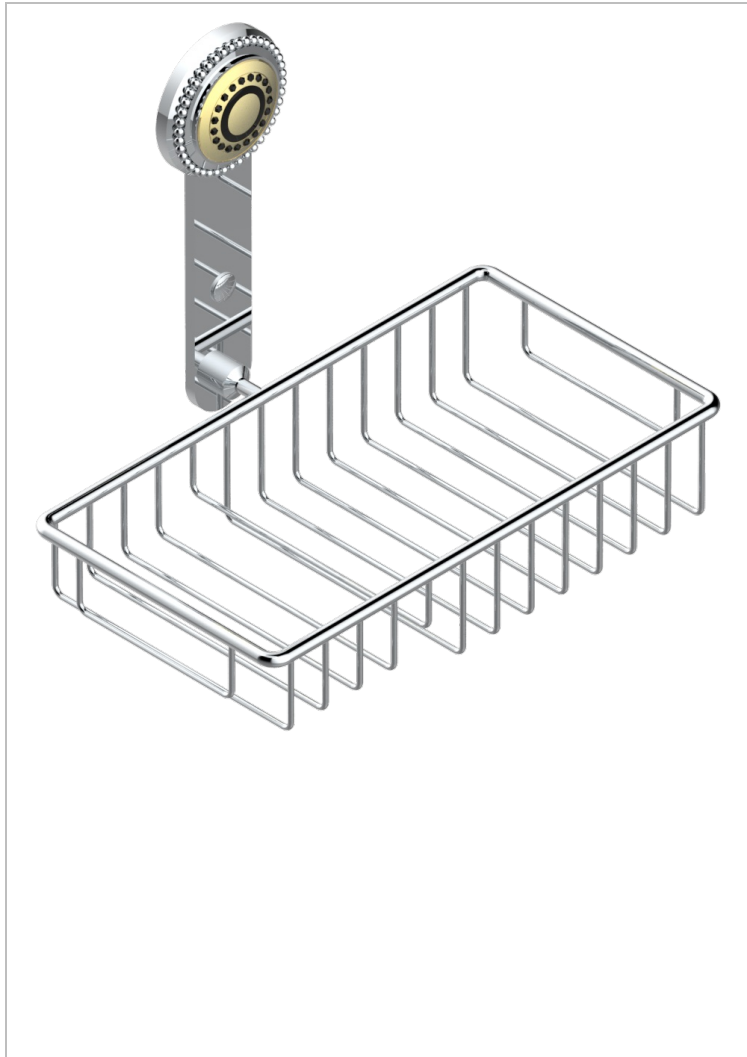

MONTE CARLO, GOLD PORCELAIN

U8B-2620

Combined soap and sponge holder with flange, 240 x 130 mm

THG[®]
PARIS

CHARACTERISTIC

- Monte Carlo, gold porcelain
- Combined soap and sponge holder with flange, 240 x 130 mm

AVAILABLE FINITIONS

Antique nickel - H28
Black ceram - D30
Lacquered light bronze - D01
Matt chrome - C02
Matt gold - F07
Matt nickel (color finish) - C01

Polished chrome (color finish) - A02
Polished chrome / Polished gold (color finish) - G02
Polished gold (color finish) - F01
Polished nickel - B01
Soft gold - F30
Soft matt gold - F31

Varnished matt antique red copper (color finish) - H07