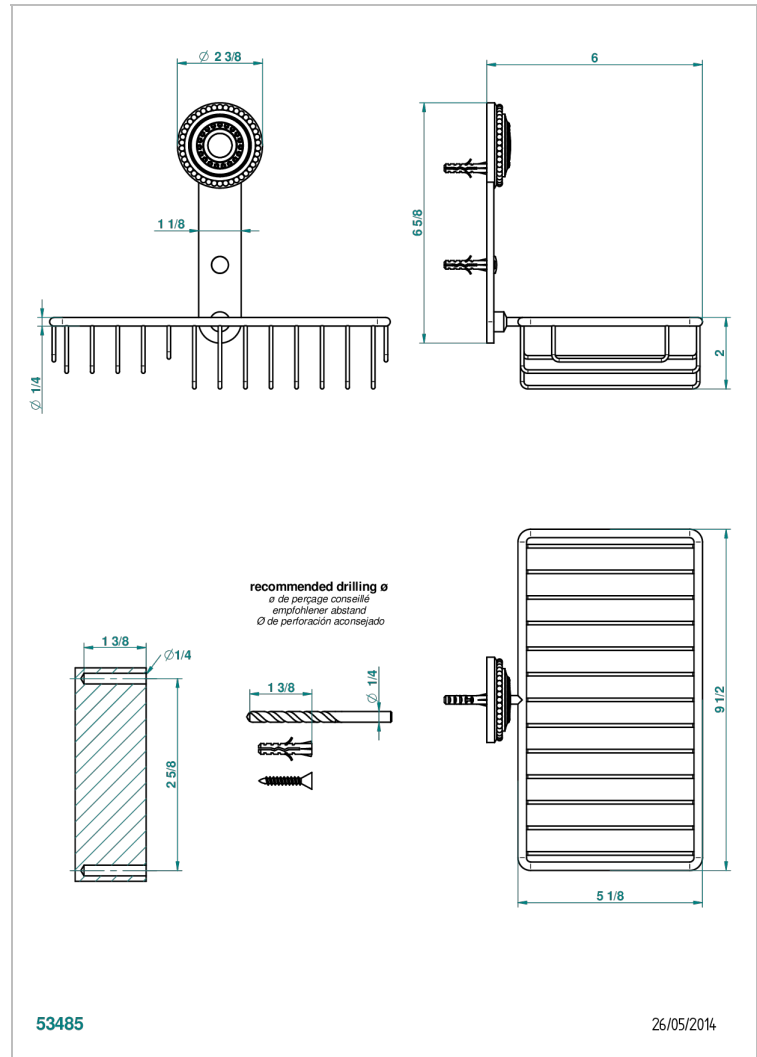

MONTE CARLO, GOLD PORCELAIN

U8B-2620

Combined soap and sponge holder with flange, 240 x 130 mm

THG[®]
PARIS

CHARACTERISTIC

- Monte Carlo, gold porcelain
- Combined soap and sponge holder with flange, 240 x 130 mm

AVAILABLE FINITIONS

Antique nickel - H28
Black ceram - D30
Lacquered light bronze - D01
Matt chrome - C02
Matt gold - F07
Matt nickel (color finish) - C01

Polished chrome (color finish) - A02
Polished chrome / Polished gold (color finish) - G02
Polished gold (color finish) - F01
Polished nickel - B01
Soft gold - F30
Soft matt gold - F31

Varnished matt antique red copper (color finish) - H07