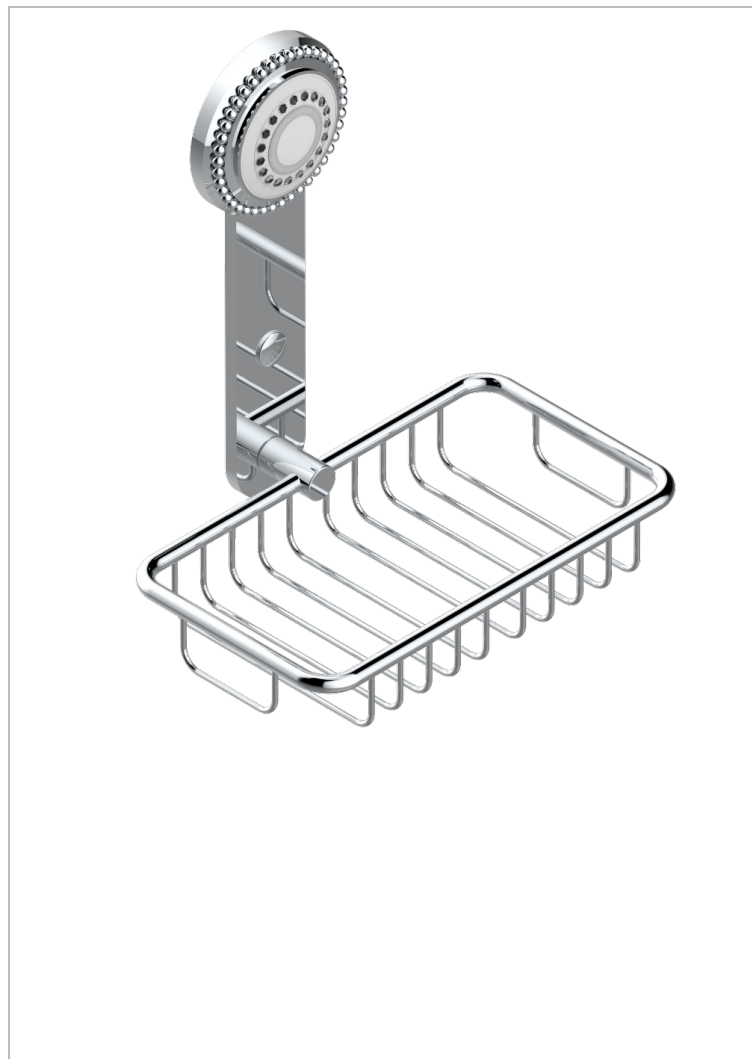

MONTE CARLO, WHITE GOLD PORCELAIN

U8C-620

Soap basket, wall mounted 6"1/4 x 3"5/8

CHARACTERISTIC

- Monte Carlo, white gold porcelain
- Soap basket, wall mounted 6"1/4 x 3"5/8

AVAILABLE FINITIONS

Black ceram - D30
Chrome polished - A02
Chrome polished / gold polished - G02
Copper antique matt, coated - H07
Gold mat - F07
Gold polished - F01

Light coated bronze - D01
Matt chrome (American satin) - C02
Matt nickel (American satin) - C01
Nickel antique / Sovereign - H28
Nickel polished - B01
Soft gold - F30

Soft matt gold - F31