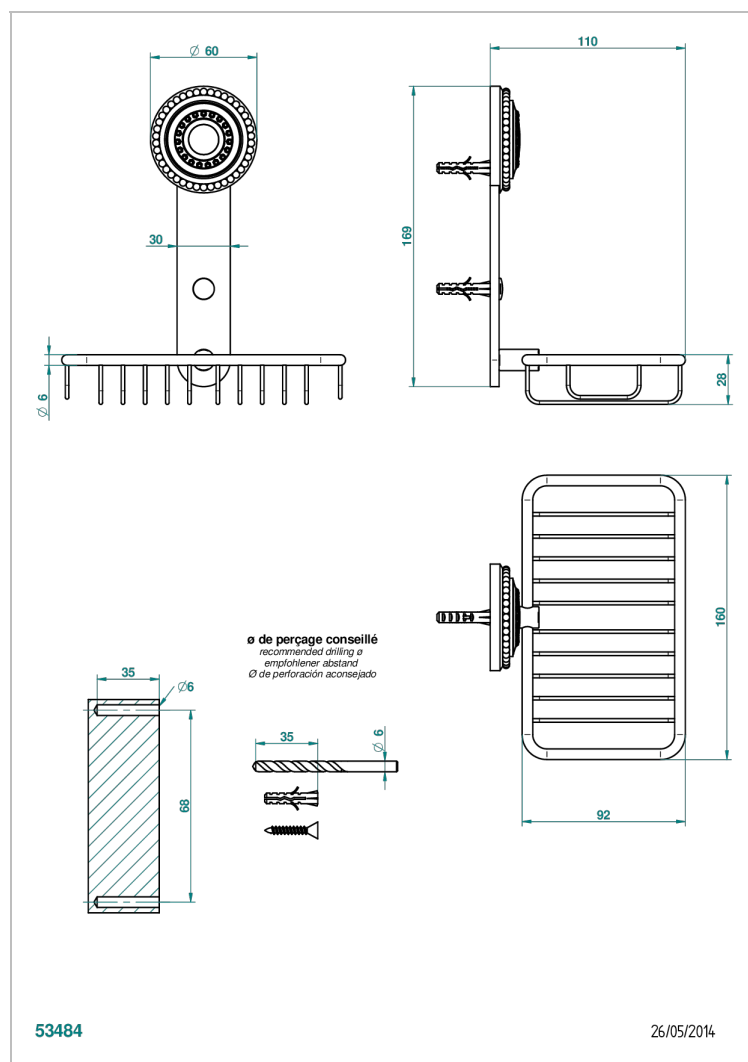

MONTE CARLO, WHITE GOLD PORCELAIN

U8C-620

Soap basket, wall mounted 6"1/4 x 3"5/8

CHARACTERISTIC

- Monte Carlo, white gold porcelain
- Soap basket, wall mounted 6"1/4 x 3"5/8

AVAILABLE FINITIONS

Black ceram - D30
Chrome polished - A02
Chrome polished / gold polished - G02
Copper antique matt, coated - H07
Gold mat - F07
Gold polished - F01

Light coated bronze - D01
Matt chrome (American satin) - C02
Matt nickel (American satin) - C01
Nickel antique / Sovereign - H28
Nickel polished - B01
Soft gold - F30

Soft matt gold - F31