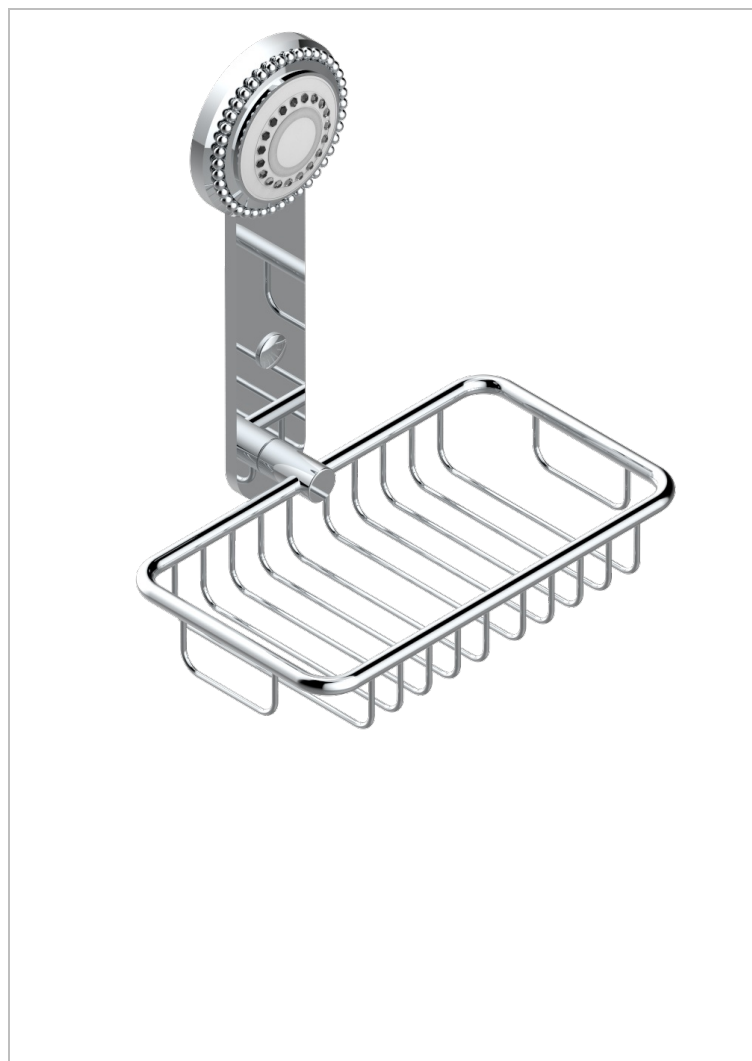

MONTE CARLO, WHITE GOLD PORCELAIN

U8C-620

Soap basket, wall mounted 6"1/4 x 3"5/8

CHARACTERISTIC

- Monte Carlo, white gold porcelain
- Soap basket, wall mounted 6"1/4 x 3"5/8

AVAILABLE FINITIONS

Black ceram - D30
Chrome polished - A02
Chrome polished / gold polished - G02
Copper antique matt, coated - H07
Gold mat - F07
Gold polished - F01

Light coated bronze - D01
Matt chrome (American satin) - C02
Matt nickel (American satin) - C01
Nickel antique / Sovereign - H28
Nickel polished - B01
Soft gold - F30

Soft matt gold - F31