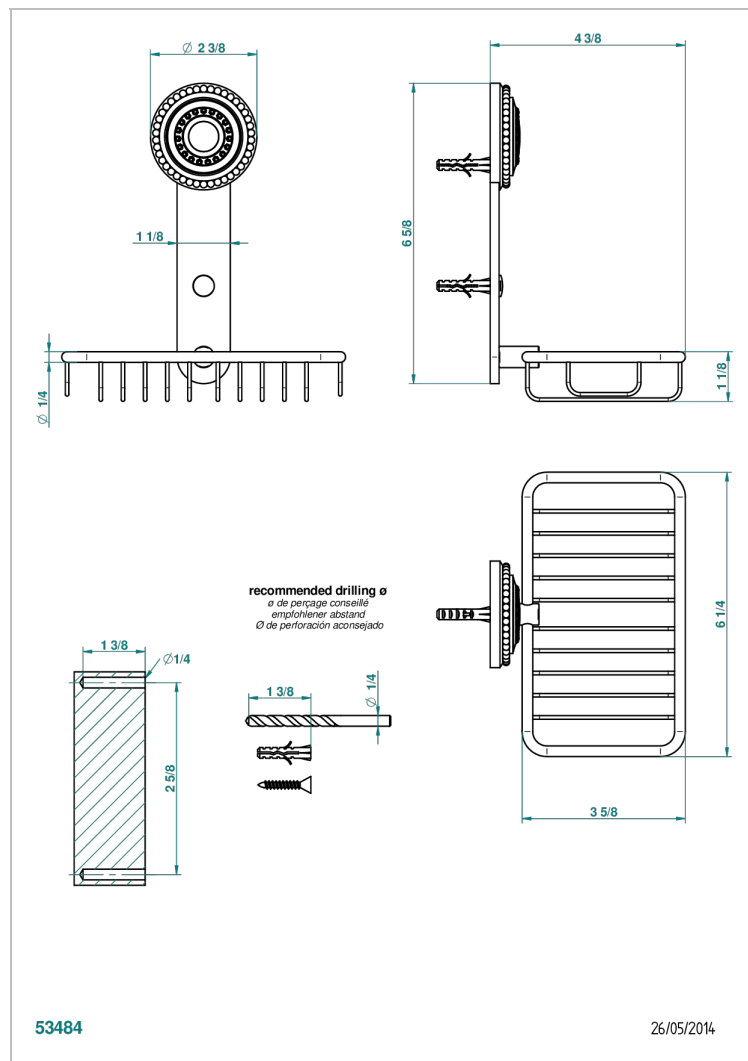

MONTE CARLO, WHITE GOLD PORCELAIN

U8C-620

Soap basket, wall mounted 6"1/4 x 3"5/8

CHARACTERISTIC

- Monte Carlo, white gold porcelain
- Soap basket, wall mounted 6"1/4 x 3"5/8

AVAILABLE FINITIONS

Black ceram - D30
Chrome polished - A02
Chrome polished / gold polished - G02
Copper antique matt, coated - H07
Gold mat - F07
Gold polished - F01