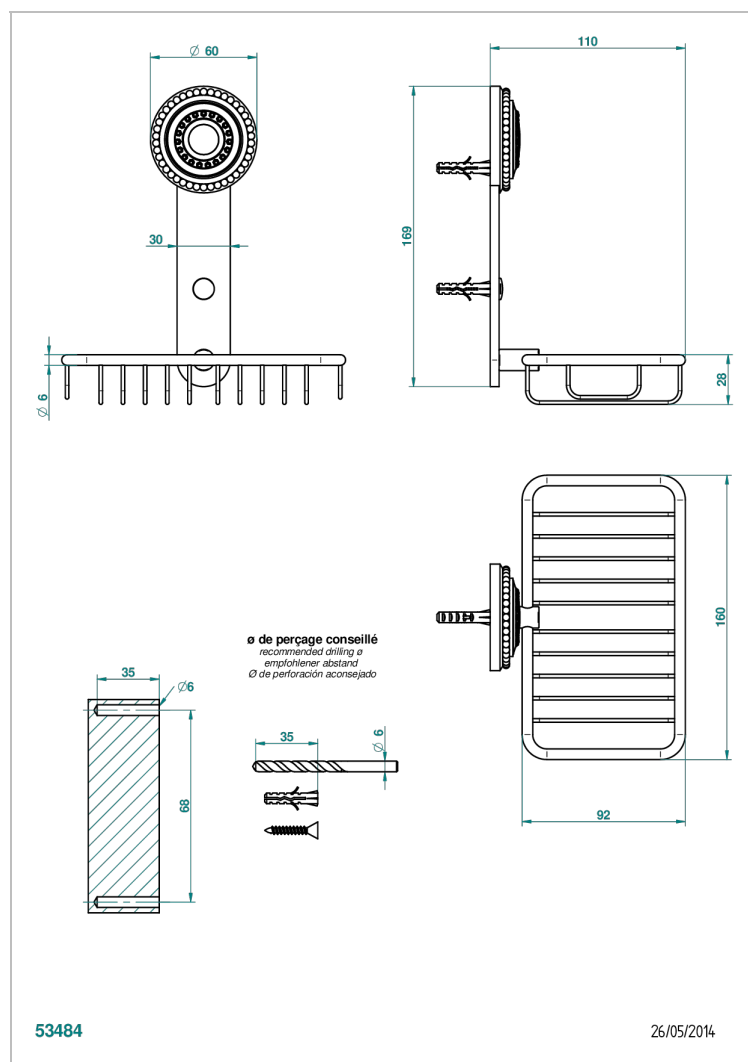

MONTE CARLO, WHITE GOLD PORCELAIN

U8C-620

Net soap dish with flange, 160 x 95 mm

CHARACTERISTIC

- Monte Carlo, white gold porcelain
- Net soap dish with flange, 160 x 95 mm

AVAILABLE FINITIONS

Antique nickel - H28
Black ceram - D30
Lacquered light bronze - D01
Matt chrome - C02
Matt gold - F07
Matt nickel (color finish) - C01

Polished chrome (color finish) - A02
Polished chrome / Polished gold (color finish) - G02
Polished gold (color finish) - F01
Polished nickel - B01
Soft gold - F30
Soft matt gold - F31

Varnished matt antique red copper (color finish) - H07