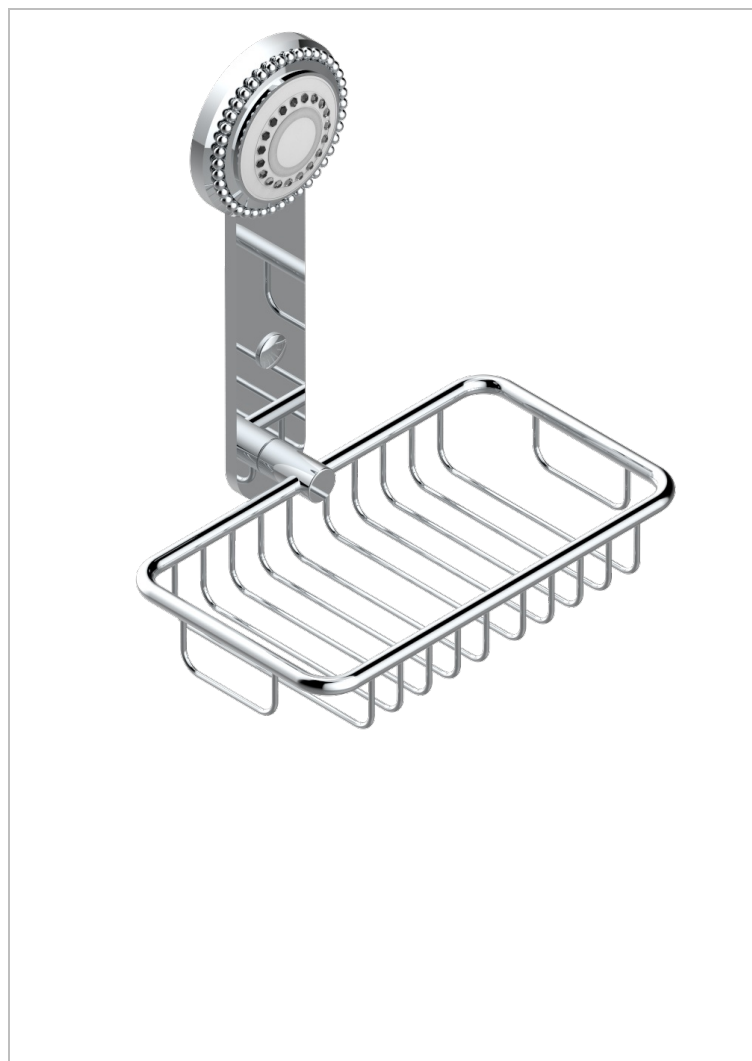

MONTE CARLO, WHITE GOLD PORCELAIN

U8C-620

Net soap dish with flange, 160 x 95 mm

CHARACTERISTIC

- Monte Carlo, white gold porcelain
- Net soap dish with flange, 160 x 95 mm

AVAILABLE FINITIONS

Antique nickel - H28
Black ceram - D30
Lacquered light bronze - D01
Matt chrome - C02
Matt gold - F07
Matt nickel (color finish) - C01

Polished chrome (color finish) - A02
Polished chrome / Polished gold (color finish) - G02
Polished gold (color finish) - F01
Polished nickel - B01
Soft gold - F30
Soft matt gold - F31

Varnished matt antique red copper (color finish) - H07