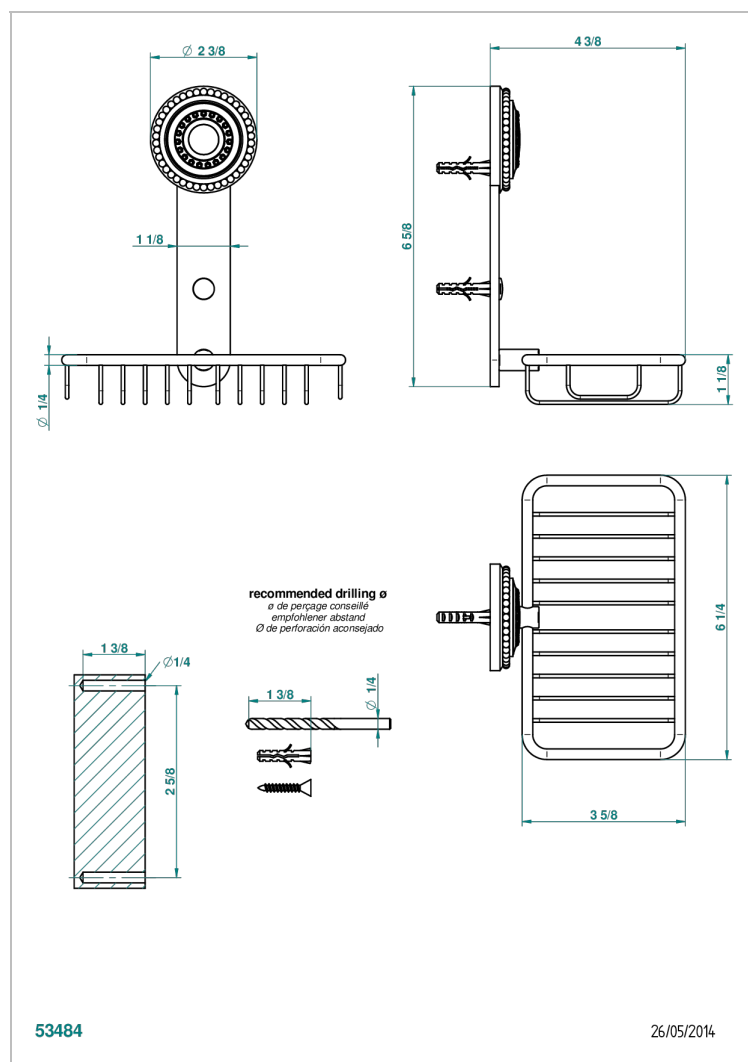

MONTE CARLO, WHITE GOLD PORCELAIN

U8C-620

Net soap dish with flange, 160 x 95 mm

CHARACTERISTIC

- Monte Carlo, white gold porcelain
- Net soap dish with flange, 160 x 95 mm

AVAILABLE FINITIONS

Antique nickel - H28
Black ceram - D30
Lacquered light bronze - D01
Matt chrome - C02
Matt gold - F07
Matt nickel (color finish) - C01