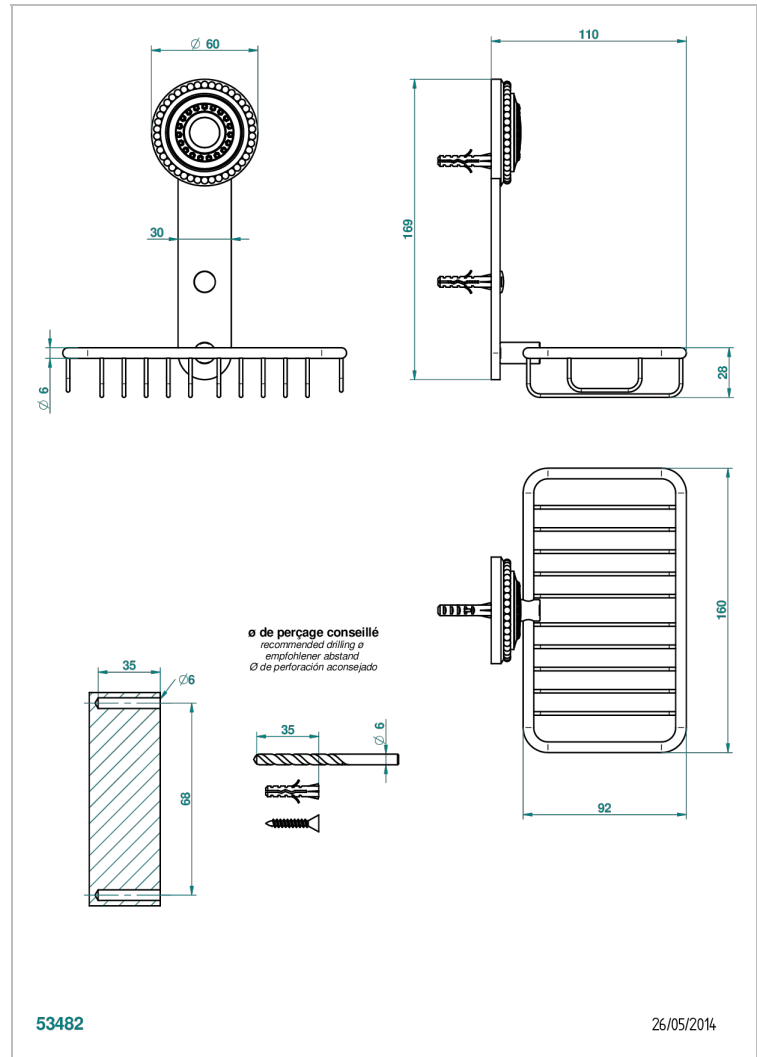

MONTE CARLO, GOLD PORCELAIN

U8B-620

Soap basket, wall mounted 6"1/4 x 3"5/8

THG[®]
PARIS

CHARACTERISTIC

- Monte Carlo, gold porcelain
- Soap basket, wall mounted 6"1/4 x 3"5/8

AVAILABLE FINITIONS

Black ceram - D30
Chrome polished - A02
Chrome polished / gold polished - G02
Copper antique matt, coated - H07
Gold mat - F07
Gold polished - F01