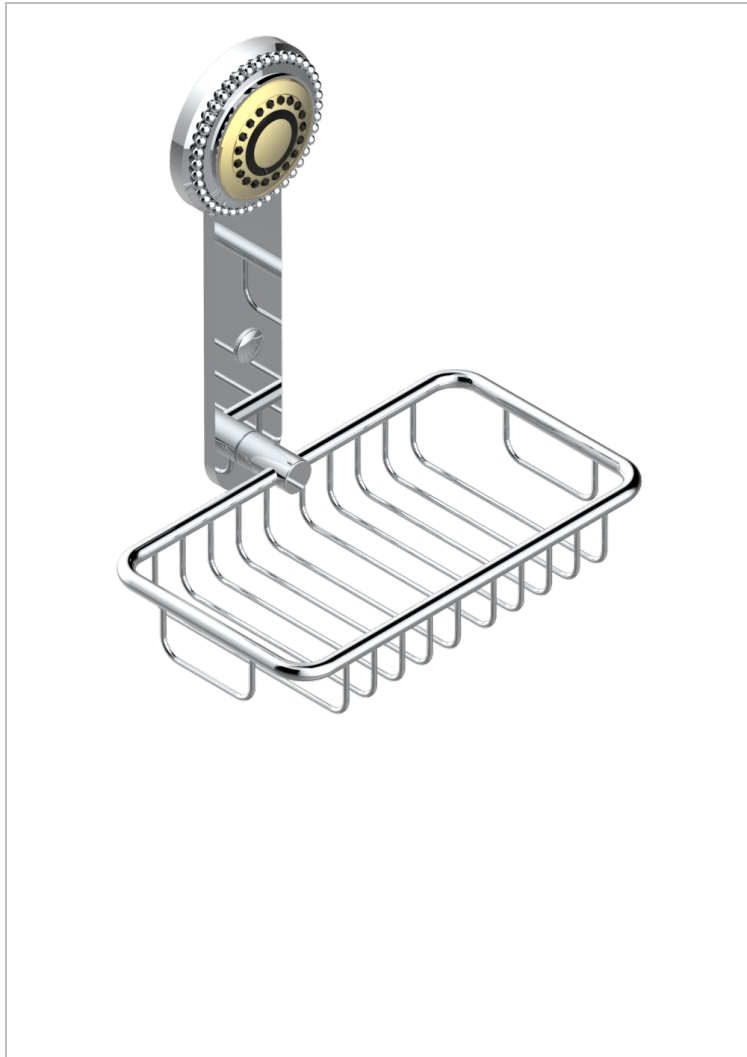

MONTE CARLO, GOLD PORCELAIN

U8B-620

Soap basket, wall mounted 6"1/4 x 3"5/8

THG[®]
PARIS

CHARACTERISTIC

- Monte Carlo, gold porcelain
- Soap basket, wall mounted 6"1/4 x 3"5/8

AVAILABLE FINITIONS

Black ceram - D30
Chrome polished - A02
Chrome polished / gold polished - G02
Copper antique matt, coated - H07
Gold mat - F07
Gold polished - F01

Light coated bronze - D01
Matt chrome (American satin) - C02
Matt nickel (American satin) - C01
Nickel antique / Sovereign - H28
Nickel polished - B01
Soft gold - F30

Soft matt gold - F31