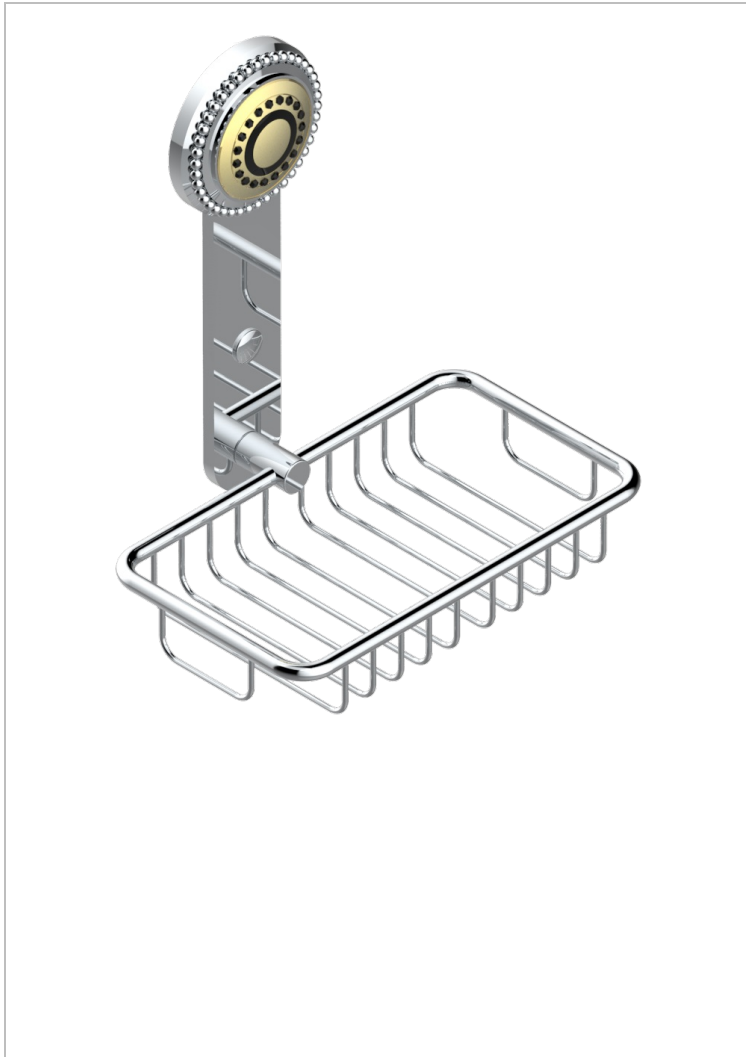

MONTE CARLO, GOLD PORCELAIN

U8B-620

Soap basket, wall mounted 6"1/4 x 3"5/8

THG[®]
PARIS

CHARACTERISTIC

- Monte Carlo, gold porcelain
- Soap basket, wall mounted 6"1/4 x 3"5/8

AVAILABLE FINITIONS

Black ceram - D30
Chrome polished - A02
Chrome polished / gold polished - G02
Copper antique matt, coated - H07
Gold mat - F07
Gold polished - F01

Light coated bronze - D01
Matt chrome (American satin) - C02
Matt nickel (American satin) - C01
Nickel antique / Sovereign - H28
Nickel polished - B01
Soft gold - F30

Soft matt gold - F31