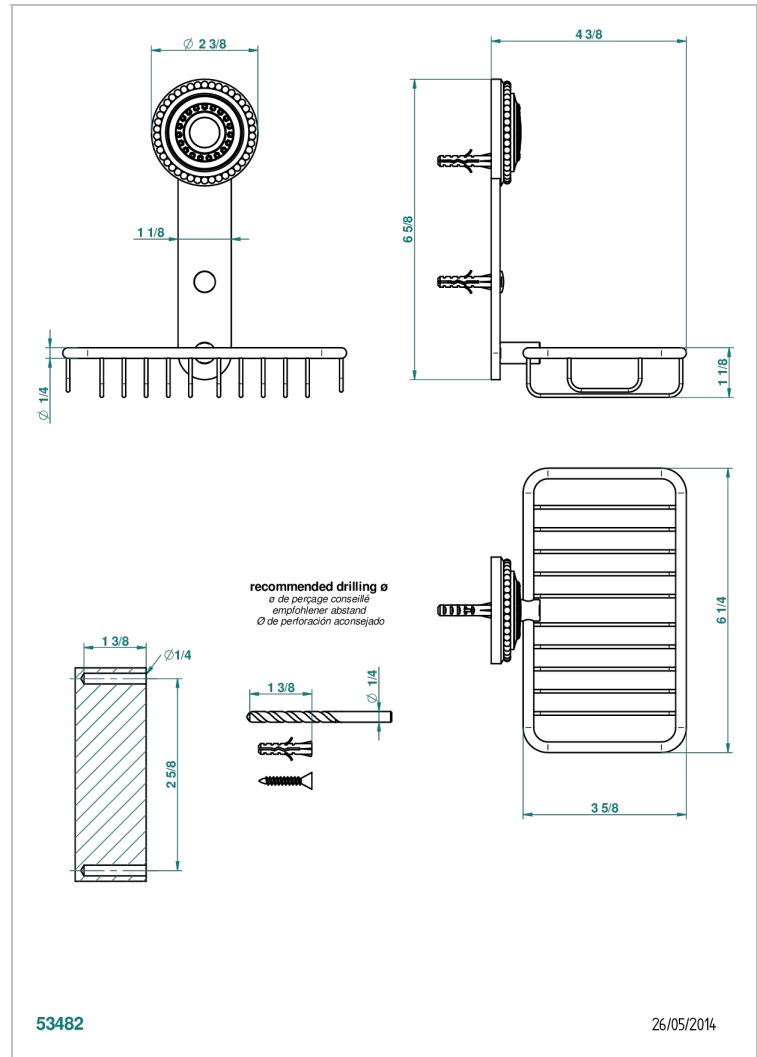

MONTE CARLO, GOLD PORCELAIN

U8B-620

Soap basket, wall mounted 6"1/4 x 3"5/8

THG[®]
PARIS

CHARACTERISTIC

- Monte Carlo, gold porcelain
- Soap basket, wall mounted 6"1/4 x 3"5/8

AVAILABLE FINITIONS

Black ceram - D30
Chrome polished - A02
Chrome polished / gold polished - G02
Copper antique matt, coated - H07
Gold mat - F07
Gold polished - F01