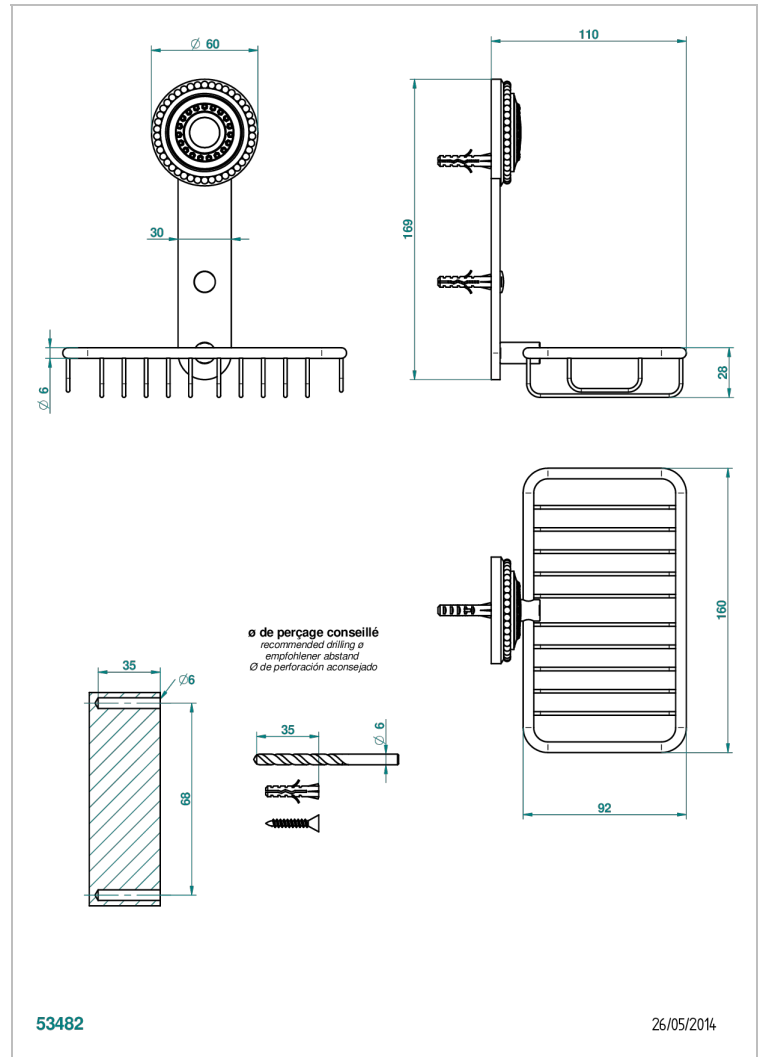

# MONTE CARLO, GOLD PORCELAIN

U8B-620

Net soap dish with flange, 160 x 95 mm

THG<sup>®</sup>  
PARIS

## CHARACTERISTIC

- Monte Carlo, gold porcelain
- Net soap dish with flange, 160 x 95 mm

Varnished matt antique red copper (color finish) - H07