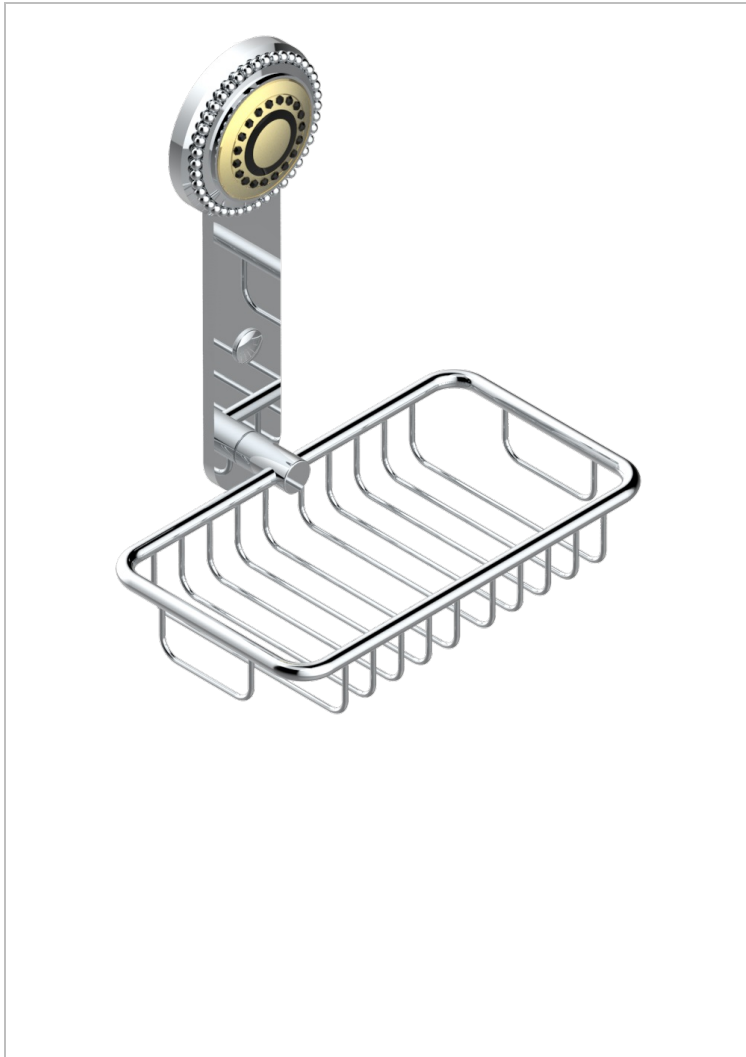

# MONTE CARLO, GOLD PORCELAIN

U8B-620

Net soap dish with flange, 160 x 95 mm

THG<sup>®</sup>  
PARIS

## CHARACTERISTIC

- Monte Carlo, gold porcelain
- Net soap dish with flange, 160 x 95 mm

## AVAILABLE FINITIONS

Antique nickel - H28  
Black ceram - D30  
Lacquered light bronze - D01  
Matt chrome - C02  
Matt gold - F07  
Matt nickel (color finish) - C01

Polished chrome (color finish) - A02  
Polished chrome / Polished gold (color finish) - G02  
Polished gold (color finish) - F01  
Polished nickel - B01  
Soft gold - F30  
Soft matt gold - F31

Varnished matt antique red copper (color finish) - H07