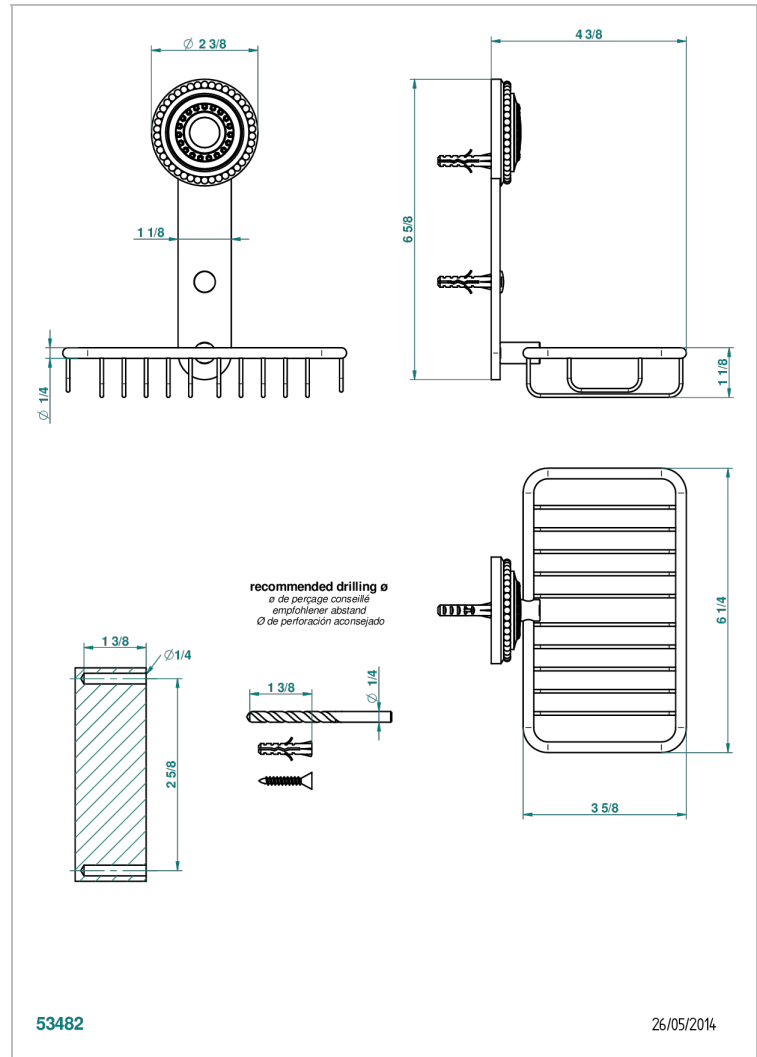

MONTE CARLO, GOLD PORCELAIN

U8B-620

Net soap dish with flange, 160 x 95 mm

THG[®]
PARIS

CHARACTERISTIC

- Monte Carlo, gold porcelain
- Net soap dish with flange, 160 x 95 mm

AVAILABLE FINITIONS

Antique nickel - H28
Black ceram - D30
Lacquered light bronze - D01
Matt chrome - C02
Matt gold - F07
Matt nickel (color finish) - C01