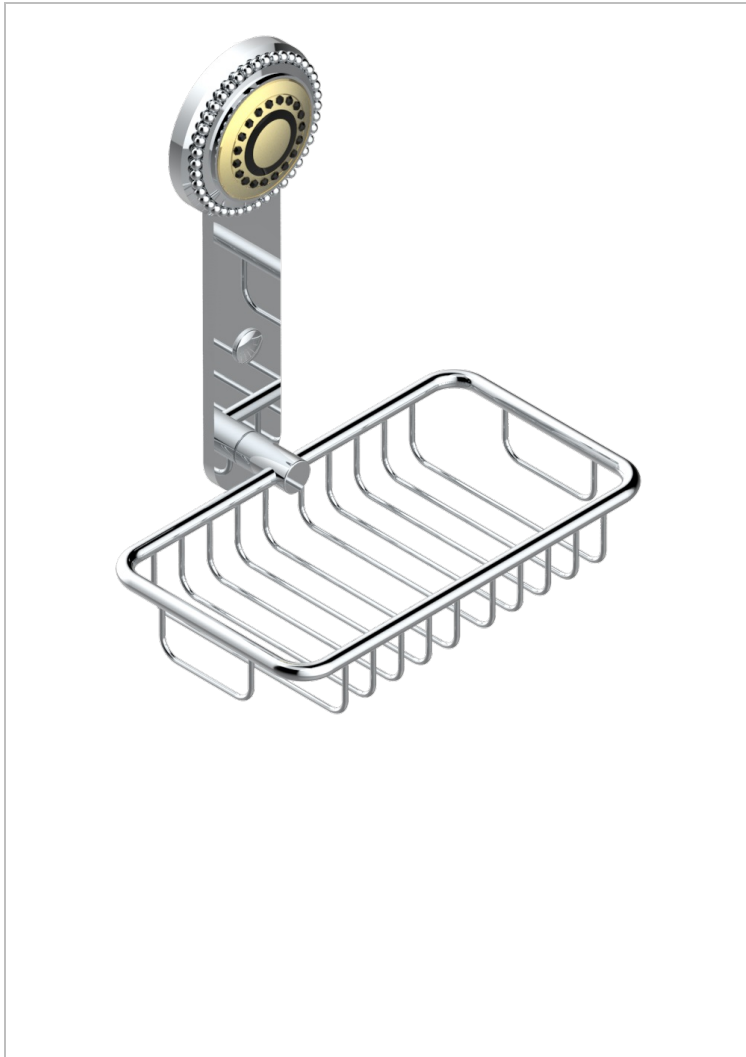

MONTE CARLO, GOLD PORCELAIN

U8B-620

Net soap dish with flange, 160 x 95 mm

THG[®]
PARIS

CHARACTERISTIC

- Monte Carlo, gold porcelain
- Net soap dish with flange, 160 x 95 mm

AVAILABLE FINITIONS

Antique nickel - H28
Black ceram - D30
Lacquered light bronze - D01
Matt chrome - C02
Matt gold - F07
Matt nickel (color finish) - C01

Polished chrome (color finish) - A02
Polished chrome / Polished gold (color finish) - G02
Polished gold (color finish) - F01
Polished nickel - B01
Soft gold - F30
Soft matt gold - F31

Varnished matt antique red copper (color finish) - H07