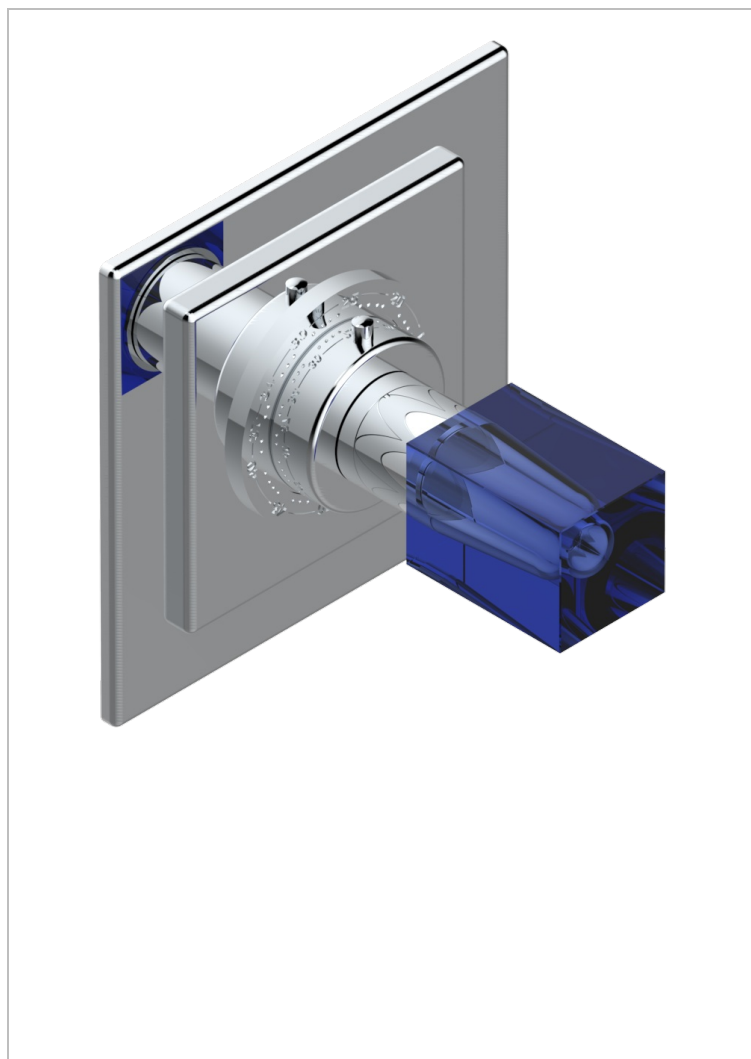

# BEYOND CRYSTAL - BLUE CRYSTAL

U6K-15EN16EC

Trim plate and handle for eurotherm valve 8200/us & 8300/us

THG<sup>®</sup>  
PARIS

## CHARACTERISTIC

- Beyond Crystal - Blue crystal
- Trim plate and handle for eurotherm valve 8200/us & 8300/us