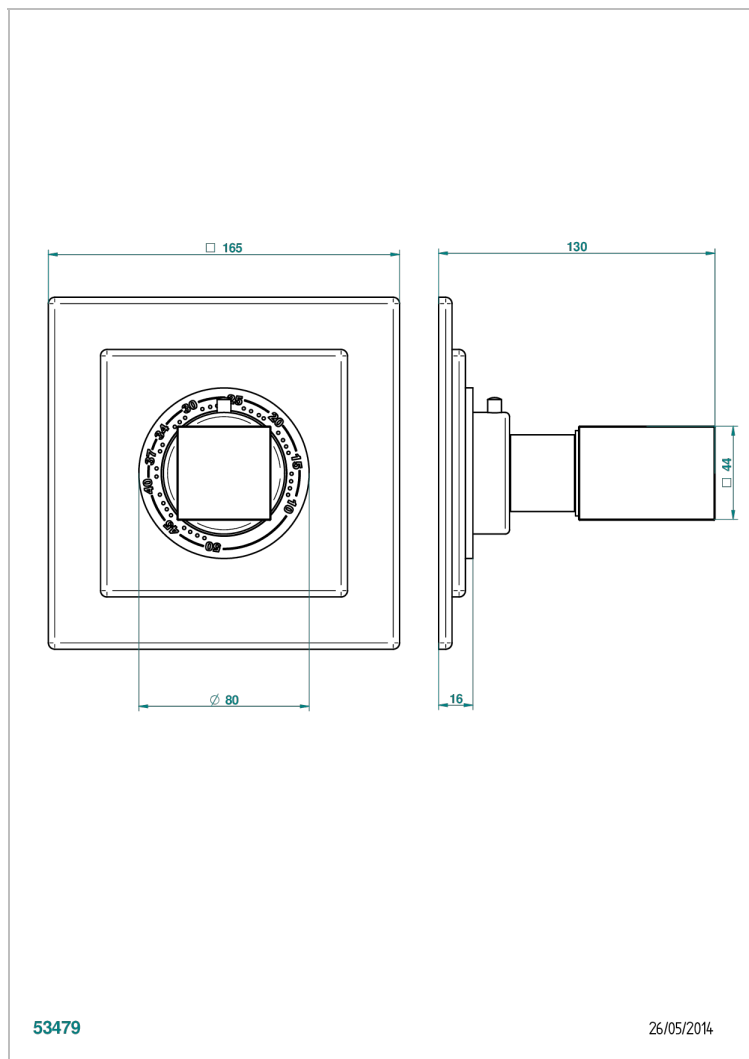

# BEYOND CRYSTAL - BLUE CRYSTAL

U6K-15EN16EC

Trim plate and handle for eurotherm valve 8200/us & 8300/us

THG<sup>®</sup>  
PARIS

## CHARACTERISTIC

- Beyond Crystal - Blue crystal
- Trim plate and handle for eurotherm valve 8200/us & 8300/us