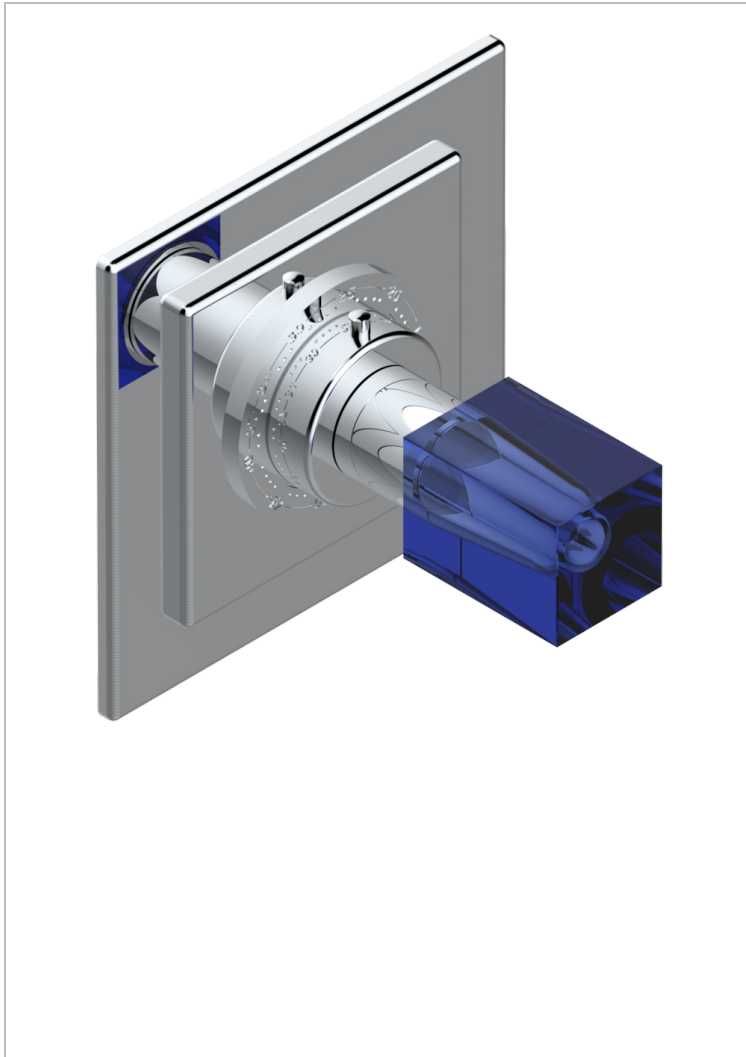

BEYOND CRYSTAL - BLUE CRYSTAL

U6K-15EN16EC

Trim plate and handle for eurotherm valve 8200/us & 8300/us

CHARACTERISTIC

- Beyond Crystal - Blue crystal
- Trim plate and handle for eurotherm valve 8200/us & 8300/us

AVAILABLE FINITIONS

Black ceram - D30
Blush PVD - H62
Brass color PVD - H49
Brown bronze color PVD - F33
Chrome polished - A02
Chrome polished / gold polished - G02

Gold color PVD - H52
Gold mat - F07
Gold polished - F01
Graphite PVD - H64
Matt Umber PVD - H67
Matt blush PVD - H60