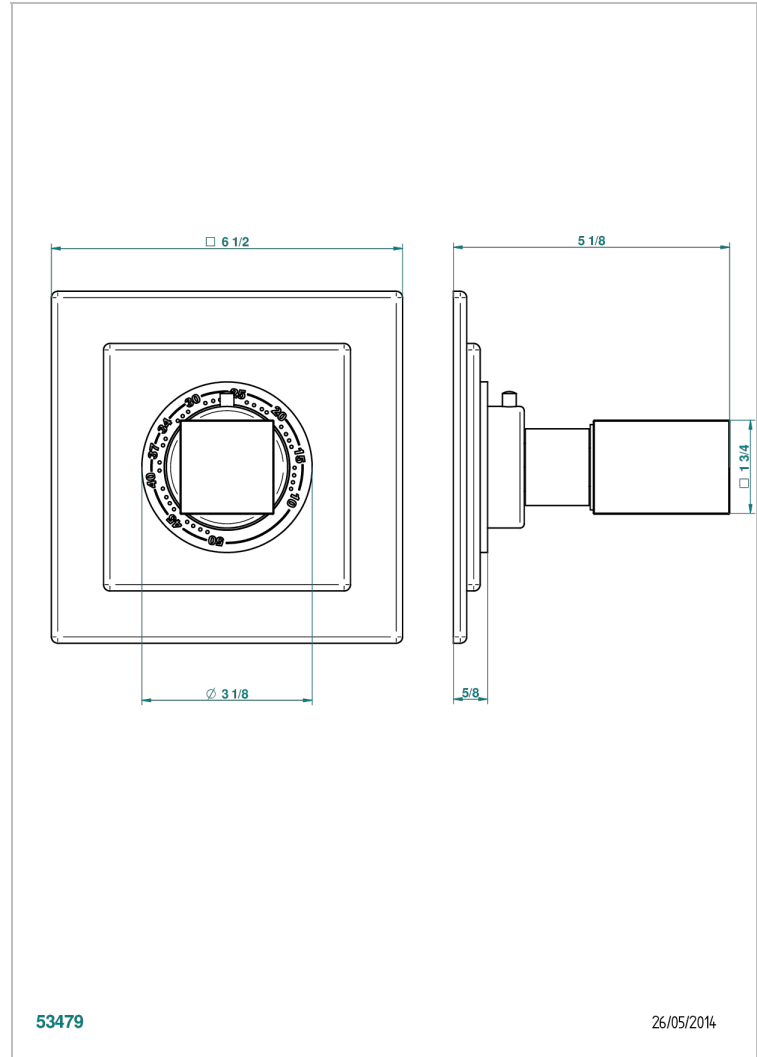

BEYOND CRYSTAL - BLUE CRYSTAL

U6K-15EN16EC

Trim plate and handle for eurotherm valve 8200/us & 8300/us

CHARACTERISTIC

- Beyond Crystal - Blue crystal
- Trim plate and handle for eurotherm valve 8200/us & 8300/us