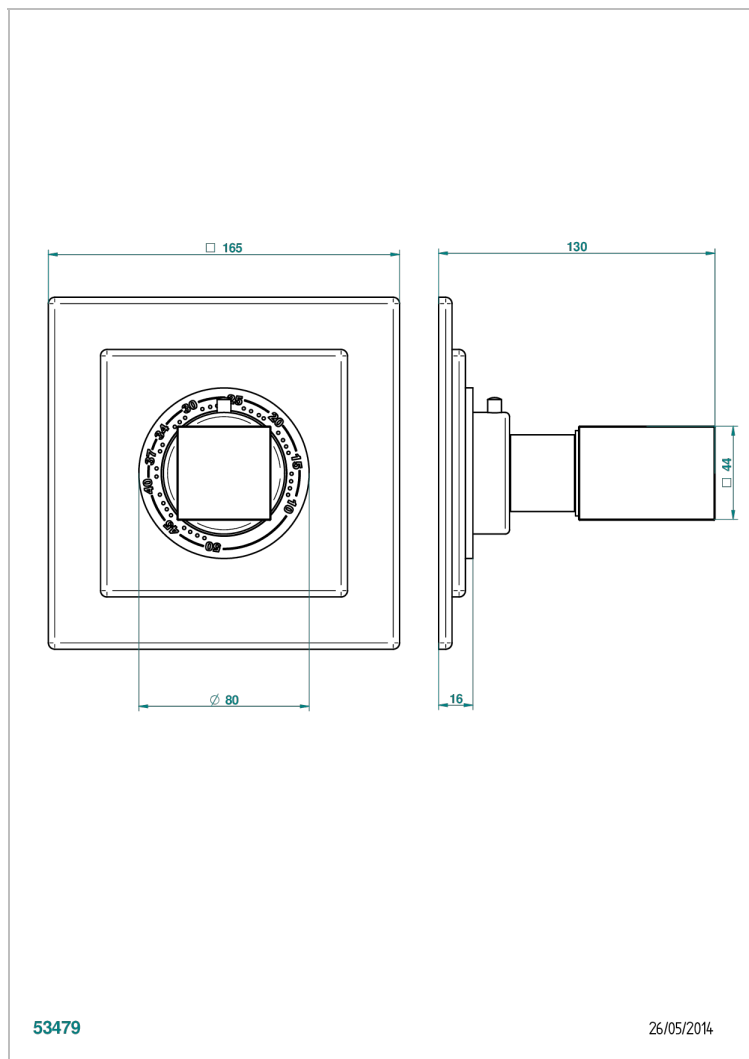

BEYOND CRYSTAL -BUE CRYSTAL

U6K-15EN16EC

Trim for Eurotherm thermostat n° 8105N, 8200N, 8300

THG[®]
PARIS

CHARACTERISTIC

- Beyond Crystal -Bue crystal
- Trim for Eurotherm thermostat n° 8105N, 8200N, 8300

RELATED SKU'S

- Ref. G00-8105N 1/2" Eurotherm thermostat, 40 l/min with wax cartridge
- Ref. G00-8200N 3/4" Eurotherm thermostat, 80 l/min

AVAILABLE FINITIONS

Antique nickel - H28
Black ceram - D30
Blush PVD - H62
Brass color PVD - H49
Brown bronze color PVD - F33
Gold color PVD - H52