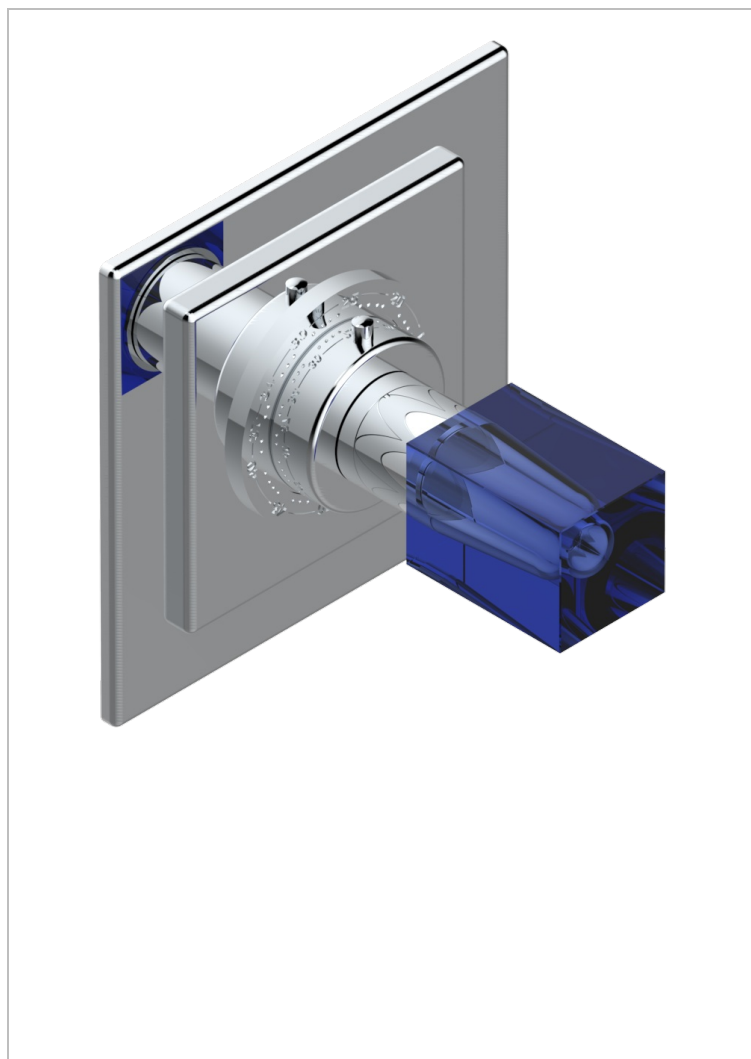

BEYOND CRYSTAL -BUE CRYSTAL

U6K-15EN16EC

Trim for Eurotherm thermostat n° 8105N, 8200N, 8300

THG[®]
PARIS

CHARACTERISTIC

- Beyond Crystal -Bue crystal
- Trim for Eurotherm thermostat n° 8105N, 8200N, 8300

RELATED SKU'S

- Ref. G00-8105N 1/2" Eurotherm thermostat, 40 l/min with wax cartridge
- Ref. G00-8200N 3/4" Eurotherm thermostat, 80 l/min

AVAILABLE FINITIONS

Antique nickel - H28
Black ceram - D30
Blush PVD - H62
Brass color PVD - H49
Brown bronze color PVD - F33
Gold color PVD - H52