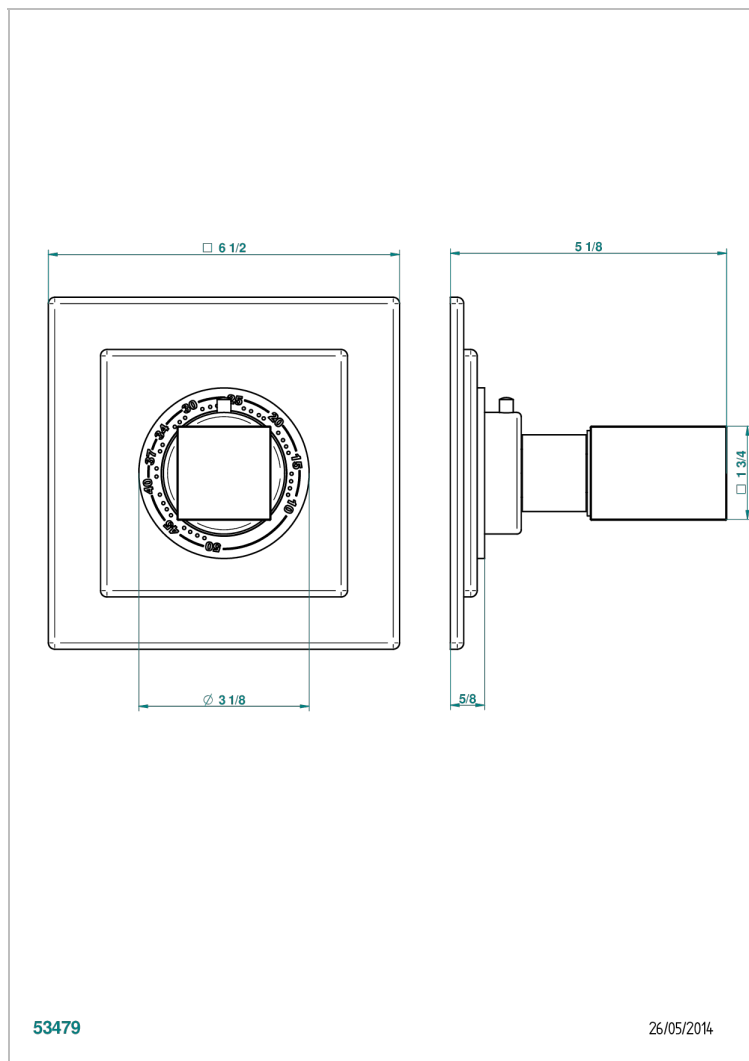

# BEYOND CRYSTAL -BUE CRYSTAL

U6K-15EN16EC

Trim for Eurotherm thermostat n° 8105N, 8200N, 8300

THG<sup>®</sup>  
PARIS

## RELATED SKU'S

- Ref. G00-8105N 1/2" Eurotherm thermostat, 40 l/min with wax cartridge
- Ref. G00-8200N 3/4" Eurotherm thermostat, 80 l/min