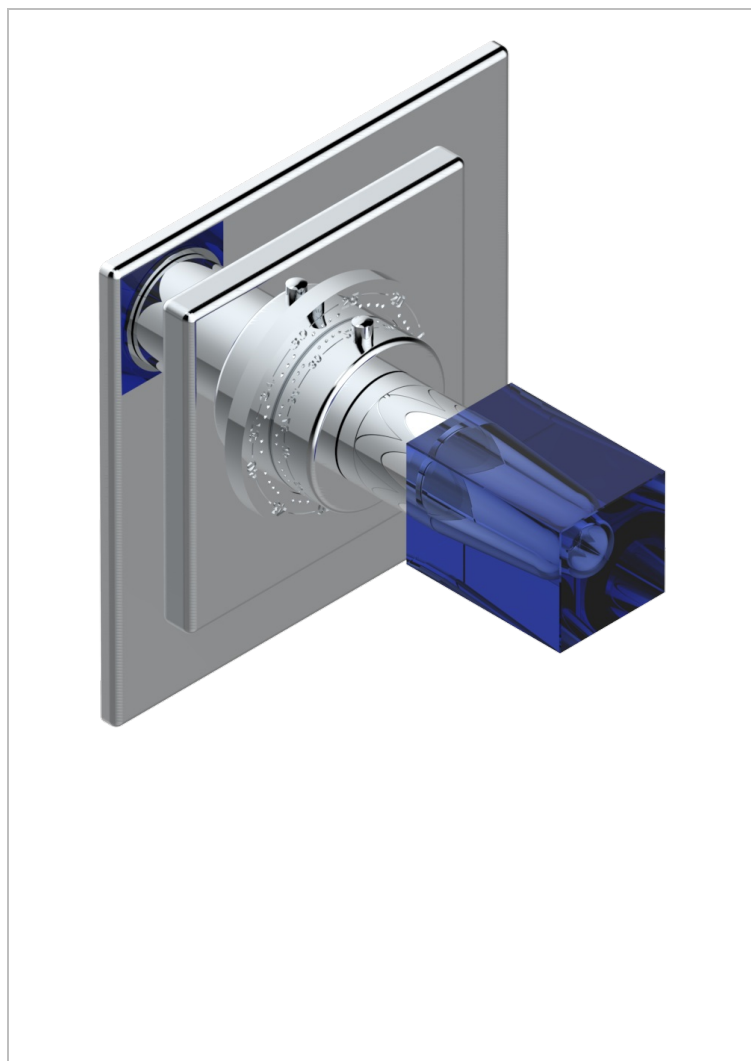

# BEYOND CRYSTAL -BUE CRYSTAL

U6K-15EN16EC

Trim for Eurotherm thermostat n° 8105N, 8200N, 8300

THG<sup>®</sup>  
PARIS

## CHARACTERISTIC

- Beyond Crystal -Bue crystal
- Trim for Eurotherm thermostat n° 8105N, 8200N, 8300

## RELATED SKU'S

- Ref. G00-8105N 1/2" Eurotherm thermostat, 40 l/min with wax cartridge
- Ref. G00-8200N 3/4" Eurotherm thermostat, 80 l/min