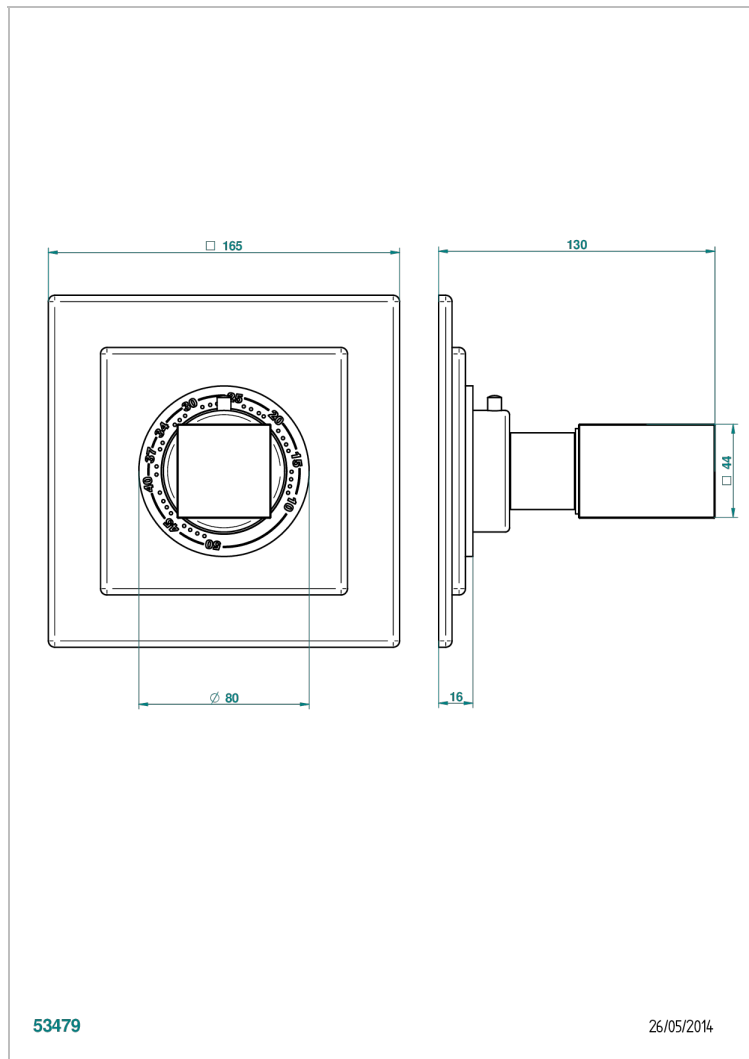

BEYOND CRYSTAL -BUE CRYSTAL

U6K-15EN16EC

Trim for Eurotherm thermostat n° 8105N, 8200N, 8300

THG[®]
PARIS

CHARACTERISTIC

- Beyond Crystal -Bue crystal
- Trim for Eurotherm thermostat n° 8105N, 8200N, 8300

RELATED SKU'S

- Ref. G00-8105N 1/2" Eurotherm thermostat, 40 l/min with wax cartridge
- Ref. G00-8200N 3/4" Eurotherm thermostat, 80 l/min

AVAILABLE FINITIONS

Antique nickel - H28
Black ceram - D30
Blush PVD - H62
Brass color PVD - H49
Brown bronze color PVD - F33
Gold color PVD - H52