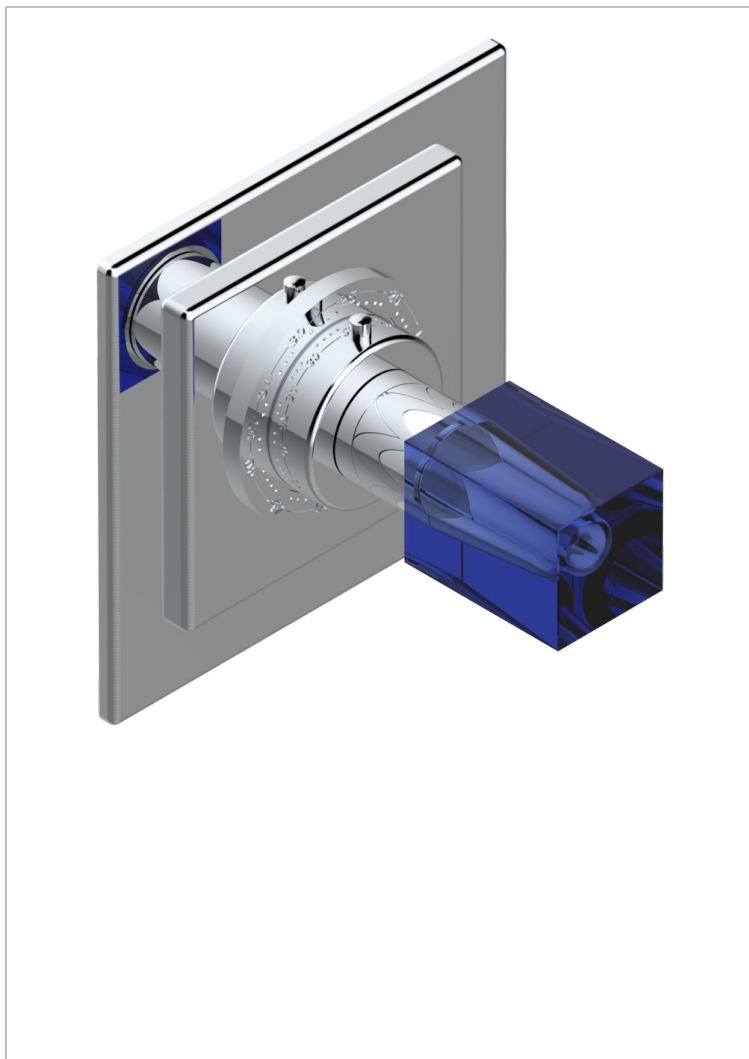

BEYOND CRYSTAL -BUE CRYSTAL

U6K-15EN16EC

Trim for Eurotherm thermostat n° 8105N, 8200N, 8300

THG[®]
PARIS

CHARACTERISTIC

- Beyond Crystal -Bue crystal
- Trim for Eurotherm thermostat n° 8105N, 8200N, 8300

RELATED SKU'S

- Ref. G00-8105N 1/2" Eurotherm thermostat, 40 l/min with wax cartridge
- Ref. G00-8200N 3/4" Eurotherm thermostat, 80 l/min

AVAILABLE FINITIONS

Antique nickel - H28
Black ceram - D30
Blush PVD - H62
Brass color PVD - H49
Brown bronze color PVD - F33
Gold color PVD - H52