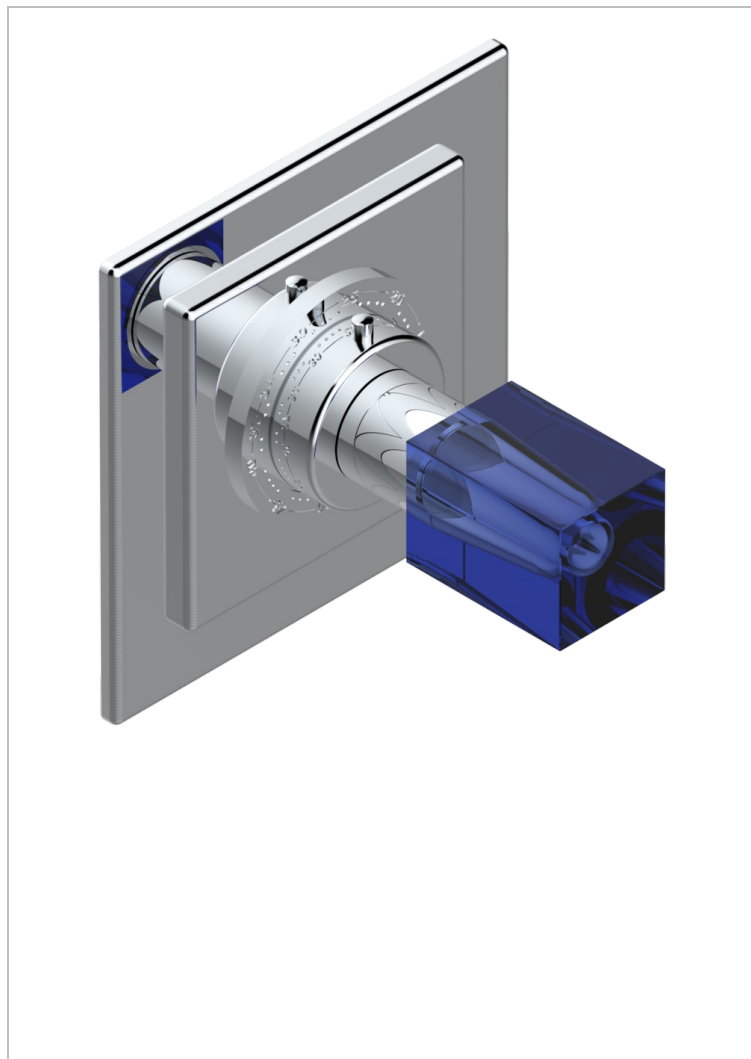

BEYOND CRYSTAL -BUE CRYSTAL

U6K-15EN16EC

Trim for Eurotherm thermostat n° 8105N, 8200N, 8300

THG[®]
PARIS

CHARACTERISTIC

- Beyond Crystal -Bue crystal
- Trim for Eurotherm thermostat n° 8105N, 8200N, 8300

RELATED SKU'S

- Ref. G00-8105N 1/2" Eurotherm thermostat, 40 l/min with wax cartridge
- Ref. G00-8200N 3/4" Eurotherm thermostat, 80 l/min

AVAILABLE FINITIONS

Antique nickel - H28
Black ceram - D30
Blush PVD - H62
Brass color PVD - H49
Brown bronze color PVD - F33
Gold color PVD - H52