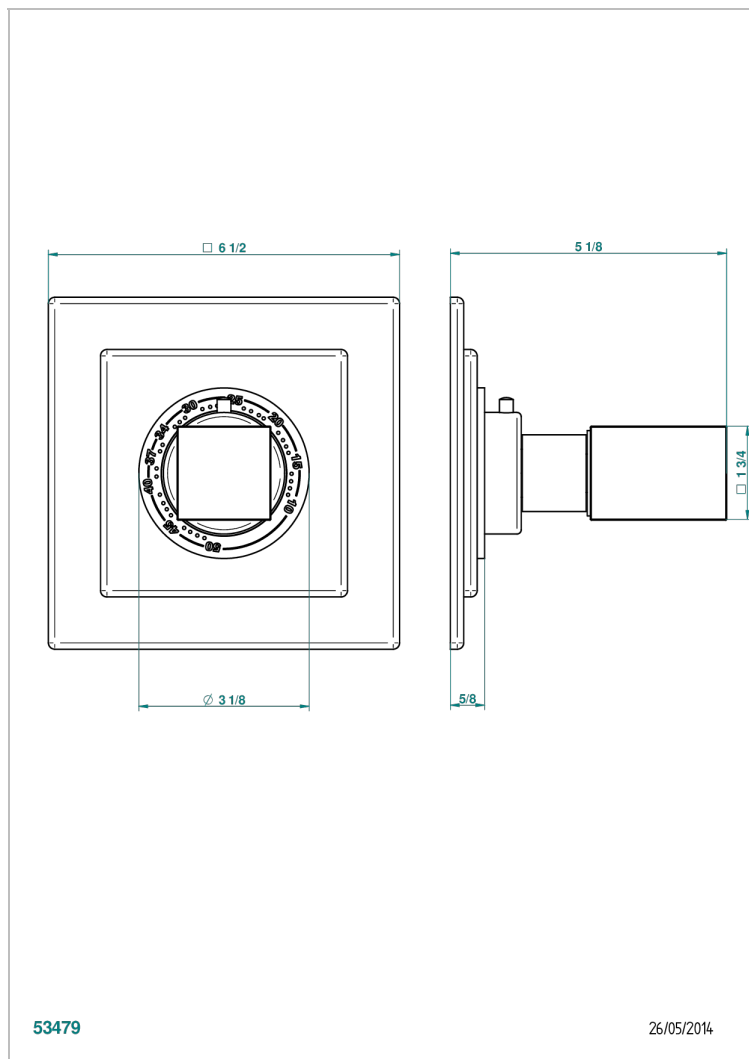

BEYOND CRYSTAL -BUE CRYSTAL

U6K-15EN16EC

Trim for Eurotherm thermostat n° 8105N, 8200N, 8300

THG[®]
PARIS

CHARACTERISTIC

- Beyond Crystal -Bue crystal
- Trim for Eurotherm thermostat n° 8105N, 8200N, 8300

RELATED SKU'S

- Ref. G00-8105N 1/2" Eurotherm thermostat, 40 l/min with wax cartridge
- Ref. G00-8200N 3/4" Eurotherm thermostat, 80 l/min

AVAILABLE FINITIONS

Antique nickel - H28
Black ceram - D30
Blush PVD - H62
Brass color PVD - H49
Brown bronze color PVD - F33
Gold color PVD - H52