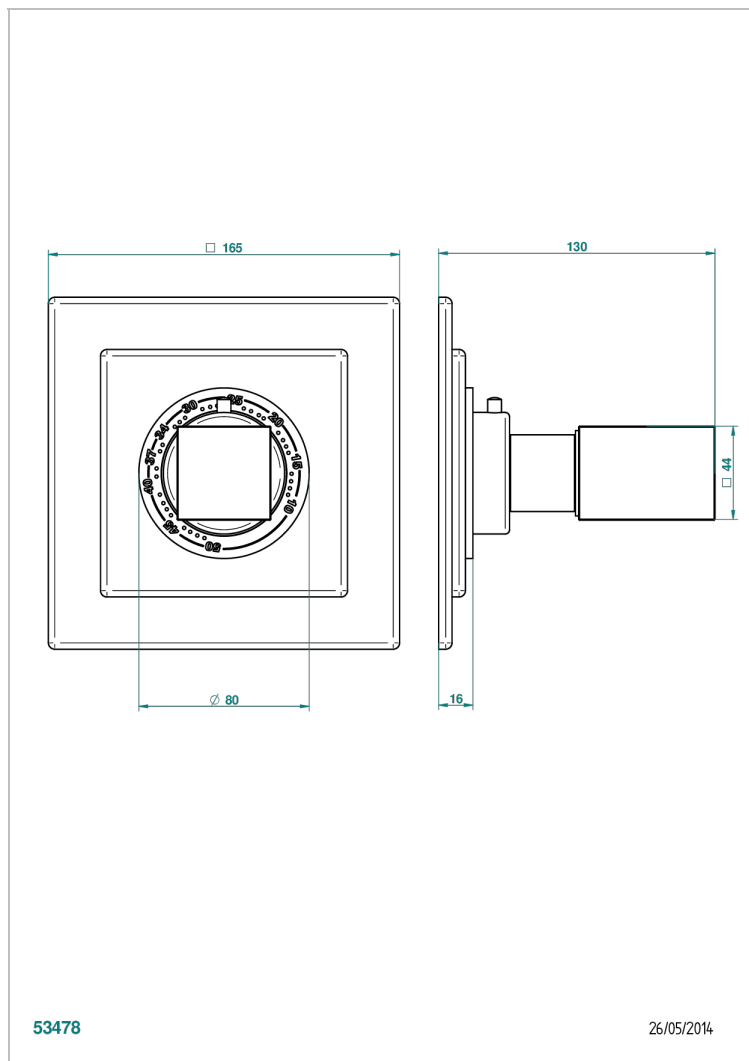

# BEYOND CRYSTAL - CHAMPAGNE CRYSTAL

U6J-15EN16EC

Trim plate and handle for eurotherm valve 8200/us & 8300/us

## CHARACTERISTIC

- Beyond Crystal - Champagne crystal
- Trim plate and handle for eurotherm valve 8200/us & 8300/us