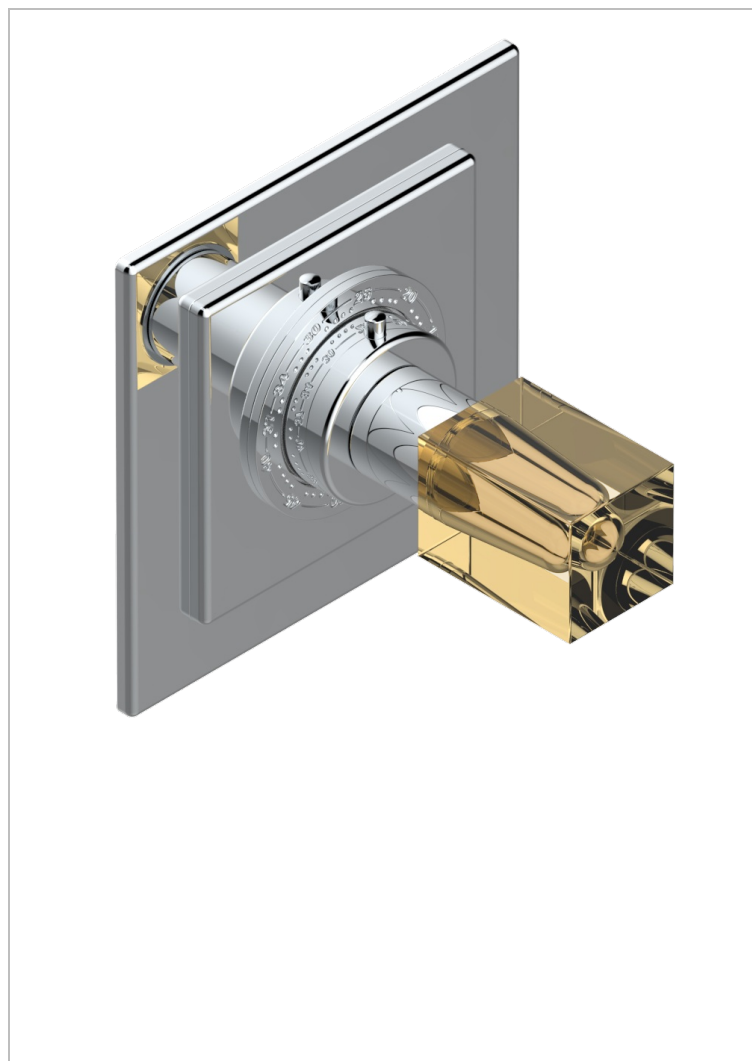

# BEYOND CRYSTAL - CHAMPAGNE CRYSTAL

U6J-15EN16EC

Trim plate and handle for eurotherm valve 8200/us & 8300/us

## CHARACTERISTIC

- Beyond Crystal - Champagne crystal
- Trim plate and handle for eurotherm valve 8200/us & 8300/us