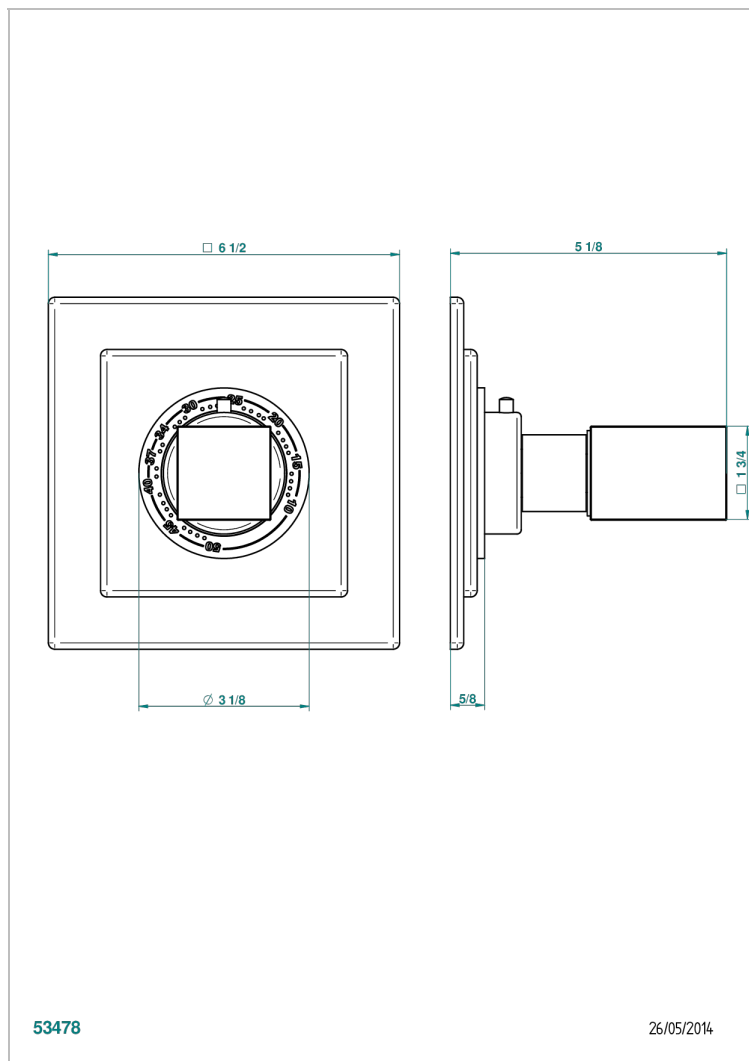

BEYOND CRYSTAL - CHAMPAGNE CRYSTAL

U6J-15EN16EC

Trim plate and handle for eurotherm valve 8200/us & 8300/us

CHARACTERISTIC

- Beyond Crystal - Champagne crystal
- Trim plate and handle for eurotherm valve 8200/us & 8300/us