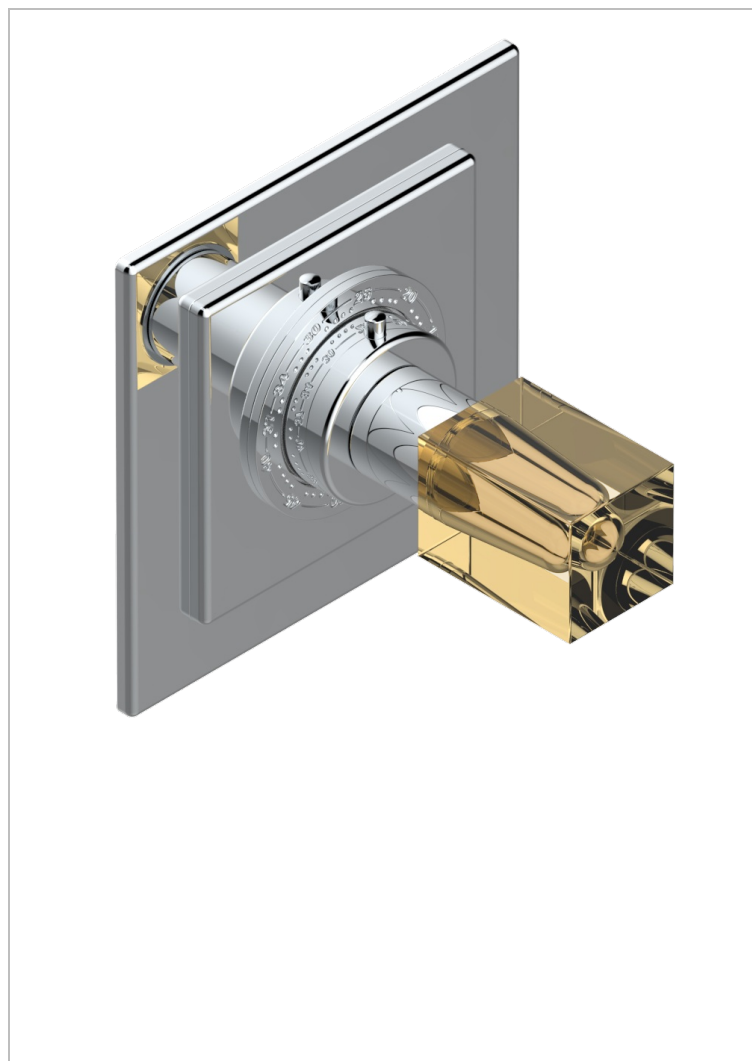

BEYOND CRYSTAL - CHAMPAGNE CRYSTAL

U6J-15EN16EC

Trim plate and handle for eurotherm valve 8200/us & 8300/us

CHARACTERISTIC

- Beyond Crystal - Champagne crystal
- Trim plate and handle for eurotherm valve 8200/us & 8300/us

AVAILABLE FINITIONS

Black ceram - D30
Blush PVD - H62
Brass color PVD - H49
Brown bronze color PVD - F33
Chrome polished - A02
Chrome polished / gold polished - G02

Gold color PVD - H52
Gold mat - F07
Gold polished - F01
Graphite PVD - H64
Matt Umber PVD - H67
Matt blush PVD - H60