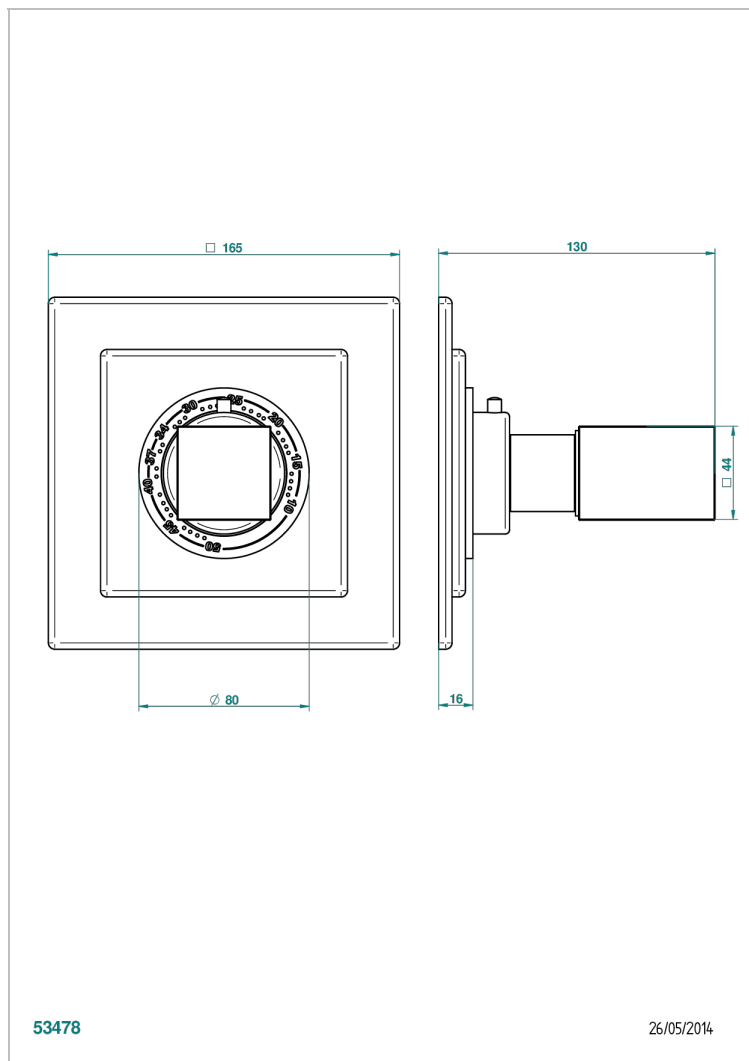

BEYOND CRYSTAL - CHAMPAGNE CRYSTAL

U6J-15EN16EC

Trim for Eurotherm thermostat n° 8105N, 8200N, 8300

CHARACTERISTIC

- Beyond Crystal - Champagne crystal
- Trim for Eurotherm thermostat n° 8105N, 8200N, 8300

RELATED SKU'S

- Ref. G00-8105N 1/2" Eurotherm thermostat, 40 l/min with wax cartridge
- Ref. G00-8200N 3/4" Eurotherm thermostat, 80 l/min

AVAILABLE FINITIONS

Antique nickel - H28
Black ceram - D30
Blush PVD - H62
Brass color PVD - H49
Brown bronze color PVD - F33
Gold color PVD - H52