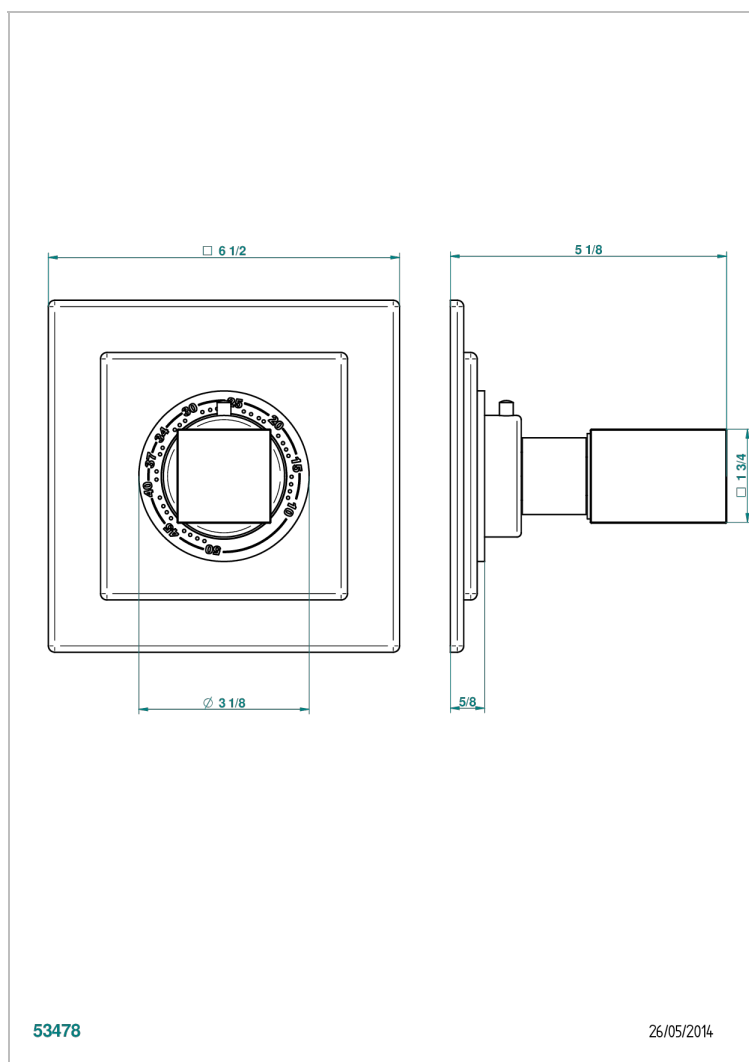

BEYOND CRYSTAL - CHAMPAGNE CRYSTAL

U6J-15EN16EC

Trim for Eurotherm thermostat n° 8105N, 8200N, 8300

CHARACTERISTIC

- Beyond Crystal - Champagne crystal
- Trim for Eurotherm thermostat n° 8105N, 8200N, 8300

RELATED SKU'S

- Ref. G00-8105N 1/2" Eurotherm thermostat, 40 l/min with wax cartridge
- Ref. G00-8200N 3/4" Eurotherm thermostat, 80 l/min

AVAILABLE FINITIONS

Antique nickel - H28
Black ceram - D30
Blush PVD - H62
Brass color PVD - H49
Brown bronze color PVD - F33
Gold color PVD - H52