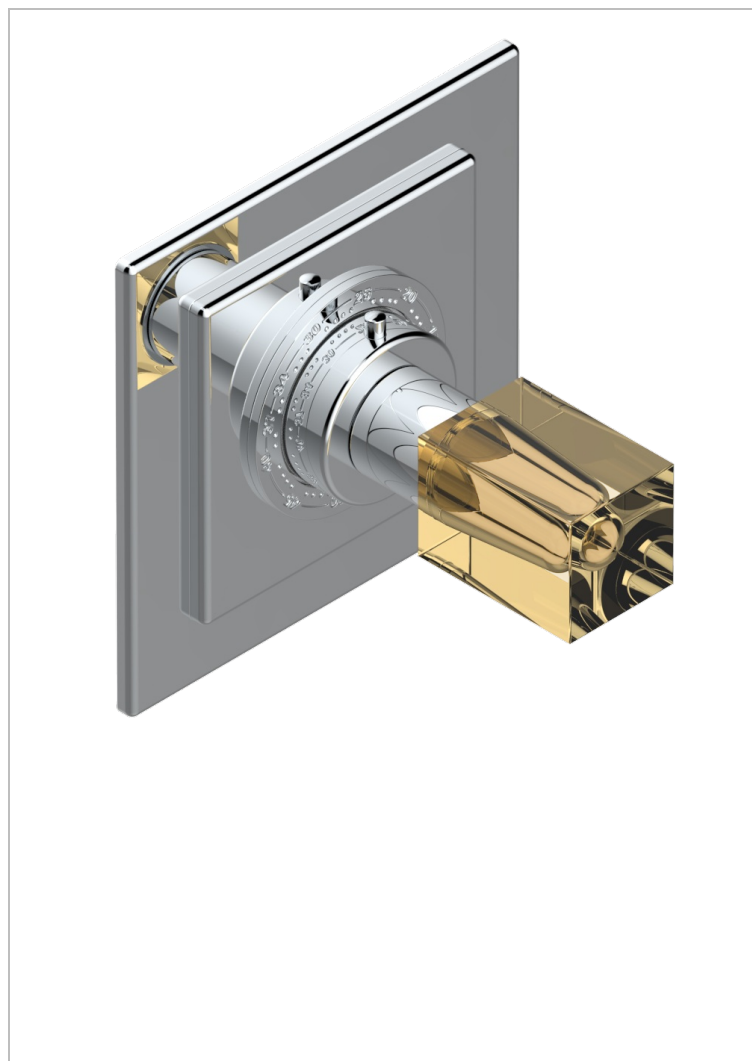

BEYOND CRYSTAL - CHAMPAGNE CRYSTAL

U6J-15EN16EC

Trim for Eurotherm thermostat n° 8105N, 8200N, 8300

CHARACTERISTIC

- Beyond Crystal - Champagne crystal
- Trim for Eurotherm thermostat n° 8105N, 8200N, 8300

RELATED SKU'S

- Ref. G00-8105N 1/2" Eurotherm thermostat, 40 l/min with wax cartridge
- Ref. G00-8200N 3/4" Eurotherm thermostat, 80 l/min

AVAILABLE FINITIONS

Antique nickel - H28
Black ceram - D30
Blush PVD - H62
Brass color PVD - H49
Brown bronze color PVD - F33
Gold color PVD - H52