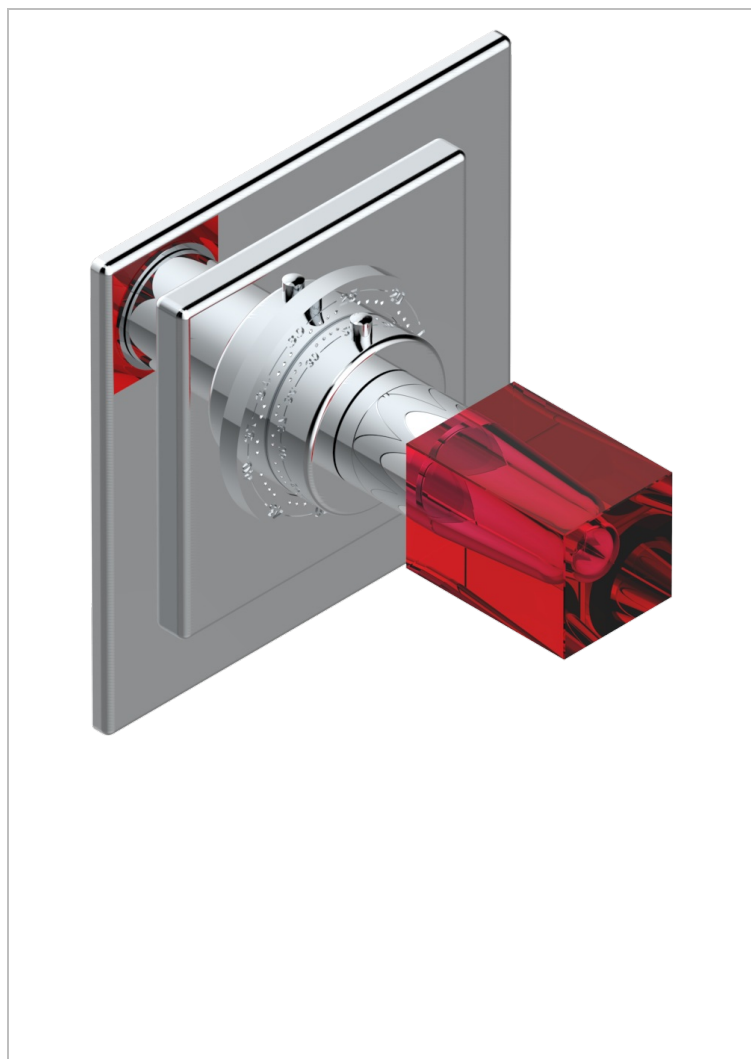

# BEYOND CRYSTAL - RED CRYSTAL

U6H-15EN16EC

Trim plate and handle for eurotherm valve 8200/us & 8300/us

THG<sup>®</sup>  
PARIS

## CHARACTERISTIC

- Beyond Crystal - Red crystal
- Trim plate and handle for eurotherm valve 8200/us & 8300/us