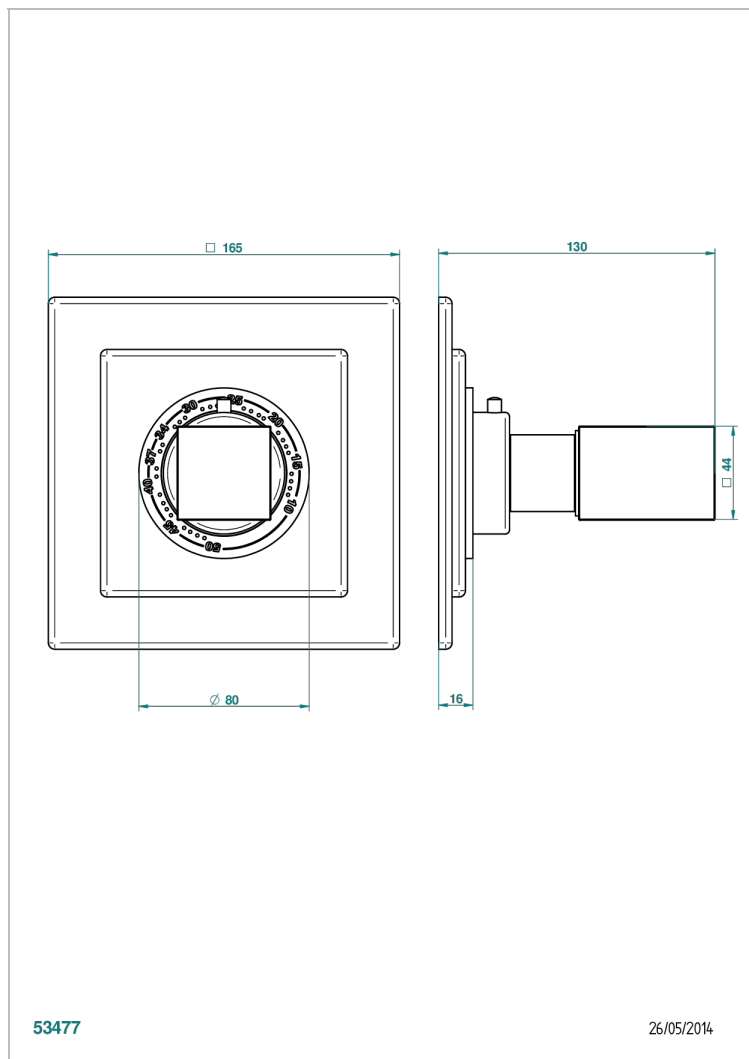

# BEYOND CRYSTAL - RED CRYSTAL

U6H-15EN16EC

Trim plate and handle for eurotherm valve 8200/us & 8300/us

THG<sup>®</sup>  
PARIS

## CHARACTERISTIC

- Beyond Crystal - Red crystal
- Trim plate and handle for eurotherm valve 8200/us & 8300/us