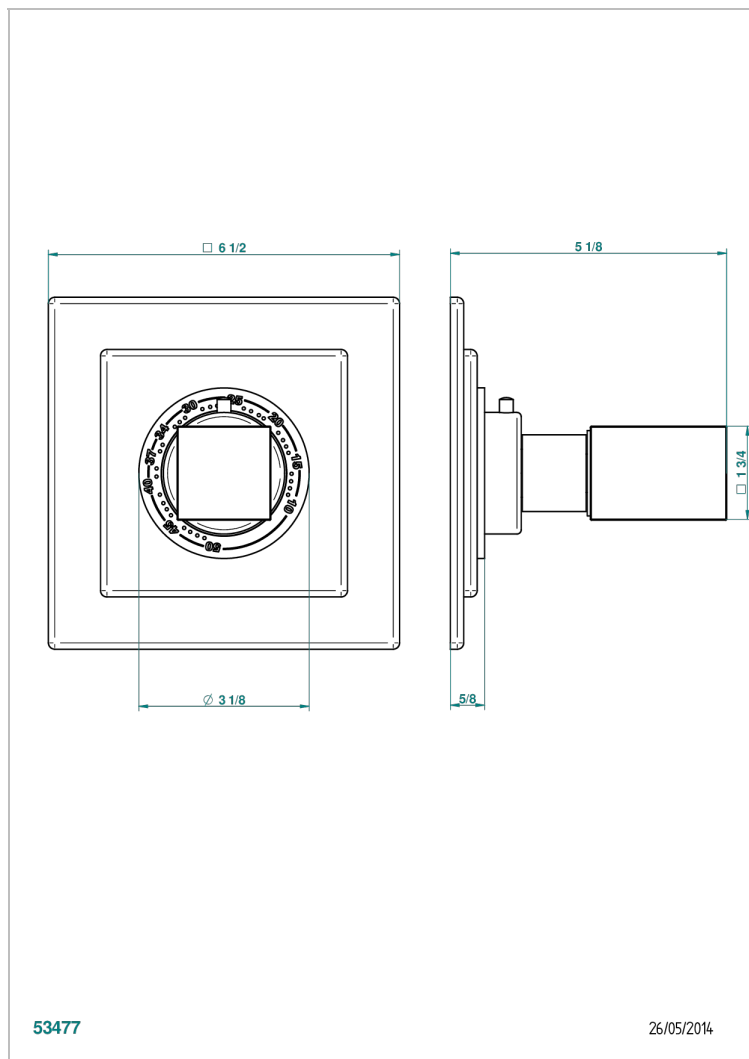

BEYOND CRYSTAL - RED CRYSTAL

U6H-15EN16EC

Trim plate and handle for eurotherm valve 8200/us & 8300/us

THG[®]
PARIS

CHARACTERISTIC

- Beyond Crystal - Red crystal
- Trim plate and handle for eurotherm valve 8200/us & 8300/us