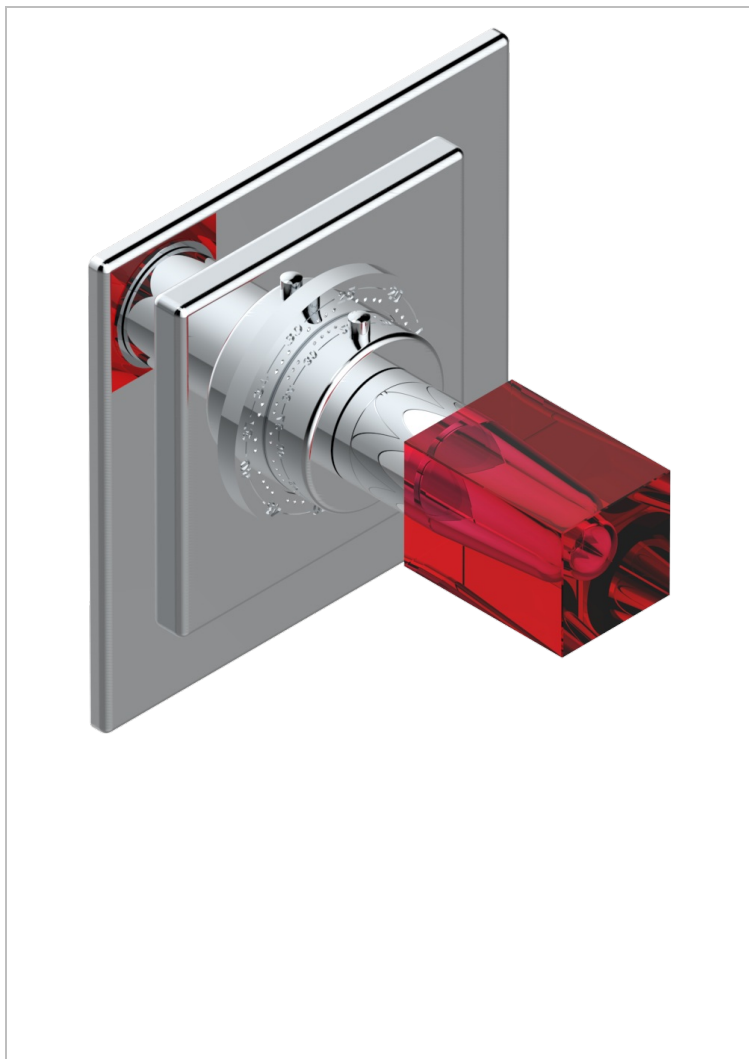

BEYOND CRYSTAL - RED CRYSTAL

U6H-15EN16EC

Trim plate and handle for eurotherm valve 8200/us & 8300/us

THG[®]
PARIS

CHARACTERISTIC

- Beyond Crystal - Red crystal
- Trim plate and handle for eurotherm valve 8200/us & 8300/us

AVAILABLE FINITIONS

Black ceram - D30
Blush PVD - H62
Brass color PVD - H49
Brown bronze color PVD - F33
Chrome polished - A02
Chrome polished / gold polished - G02

Gold color PVD - H52
Gold mat - F07
Gold polished - F01
Graphite PVD - H64
Matt Umber PVD - H67
Matt blush PVD - H60