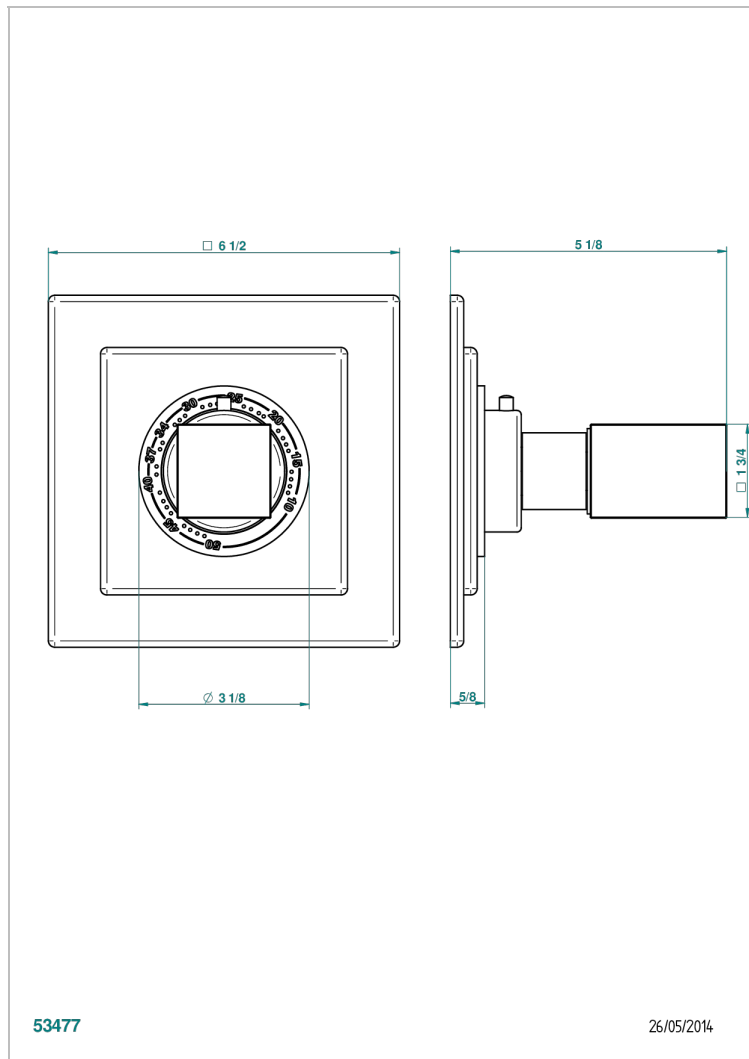

# BEYOND CRYSTAL - RED CRYSTAL

U6H-15EN16EC

Trim for Eurotherm thermostat n° 8105N, 8200N, 8300

THG<sup>®</sup>  
PARIS

## CHARACTERISTIC

- Beyond Crystal - Red crystal
- Trim for Eurotherm thermostat n° 8105N, 8200N, 8300

## RELATED SKU'S

- Ref. G00-8105N 1/2" Eurotherm thermostat, 40 l/min with wax cartridge
- Ref. G00-8200N 3/4" Eurotherm thermostat, 80 l/min