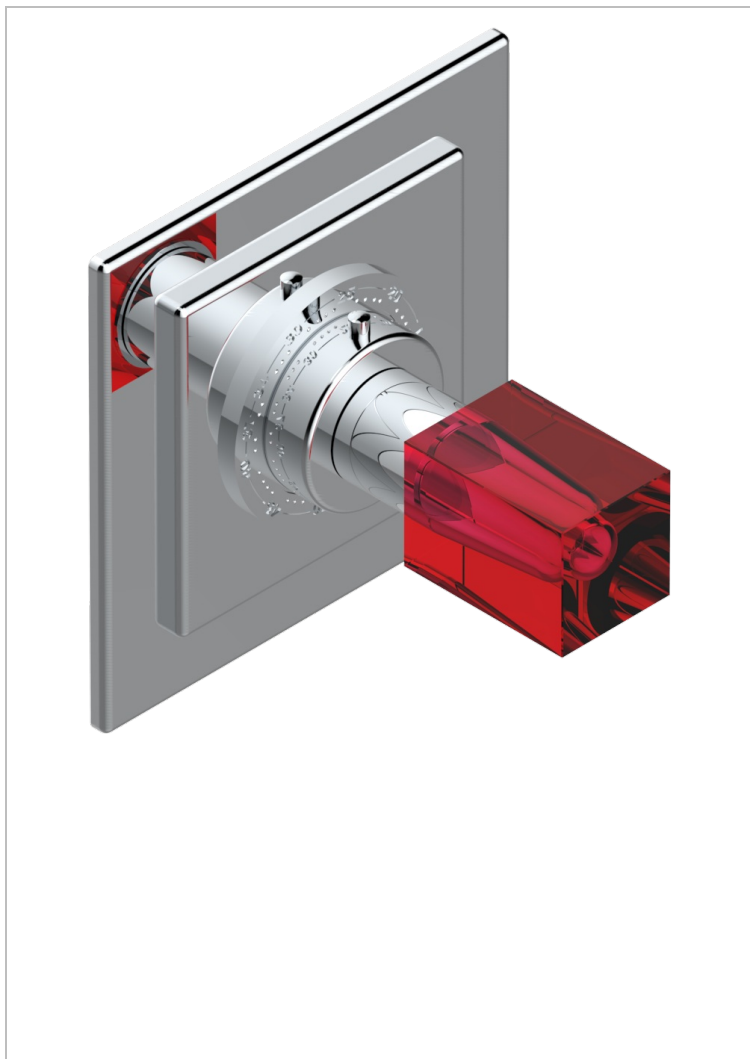

# BEYOND CRYSTAL - RED CRYSTAL

U6H-15EN16EC

Trim for Eurotherm thermostat n° 8105N, 8200N, 8300

THG<sup>®</sup>  
PARIS

## CHARACTERISTIC

- Beyond Crystal - Red crystal
- Trim for Eurotherm thermostat n° 8105N, 8200N, 8300

## RELATED SKU'S

- Ref. G00-8105N 1/2" Eurotherm thermostat, 40 l/min with wax cartridge
- Ref. G00-8200N 3/4" Eurotherm thermostat, 80 l/min

## AVAILABLE FINITIONS

Antique nickel - H28  
Black ceram - D30  
Blush PVD - H62  
Brass color PVD - H49  
Brown bronze color PVD - F33  
Gold color PVD - H52

Graphite PVD - H64  
Matt Umber PVD - H67  
Matt blush PVD - H60  
Matt brass color PVD - H50  
Matt brown bronze color PVD - F34  
Matt chrome - C02