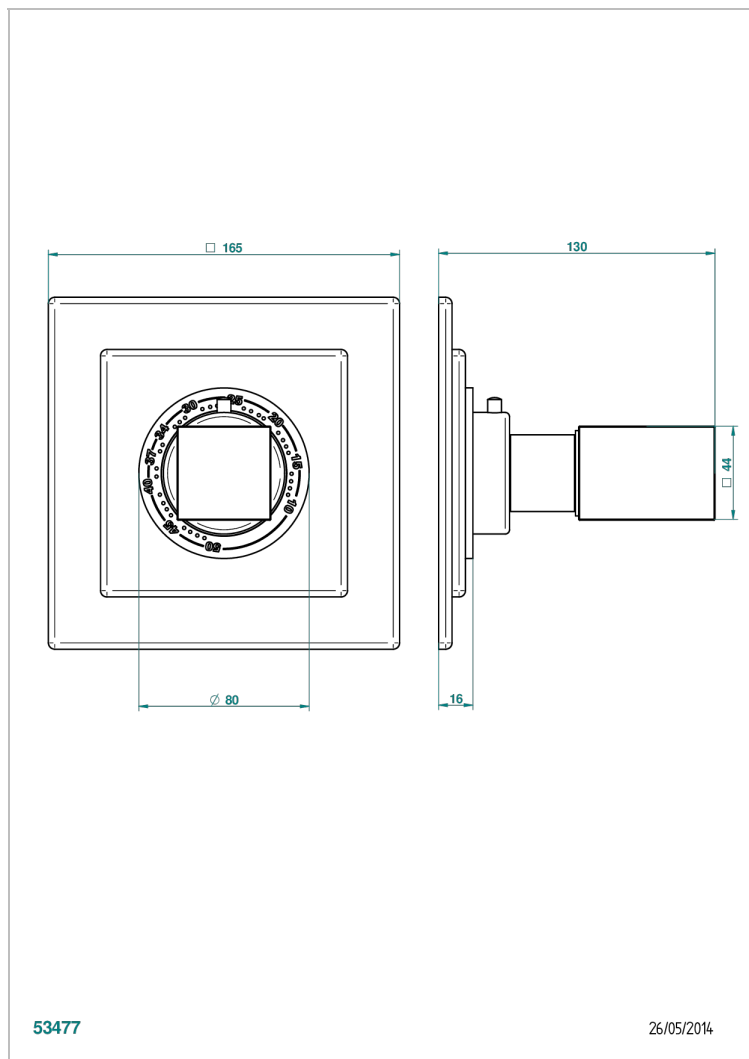

BEYOND CRYSTAL - RED CRYSTAL

U6H-15EN16EC

Trim for Eurotherm thermostat n° 8105N, 8200N, 8300

THG[®]
PARIS

CHARACTERISTIC

- Beyond Crystal - Red crystal
- Trim for Eurotherm thermostat n° 8105N, 8200N, 8300

RELATED SKU'S

- Ref. G00-8105N 1/2" Eurotherm thermostat, 40 l/min with wax cartridge
- Ref. G00-8200N 3/4" Eurotherm thermostat, 80 l/min

AVAILABLE FINITIONS

Antique nickel - H28
Black ceram - D30
Blush PVD - H62
Brass color PVD - H49
Brown bronze color PVD - F33
Gold color PVD - H52