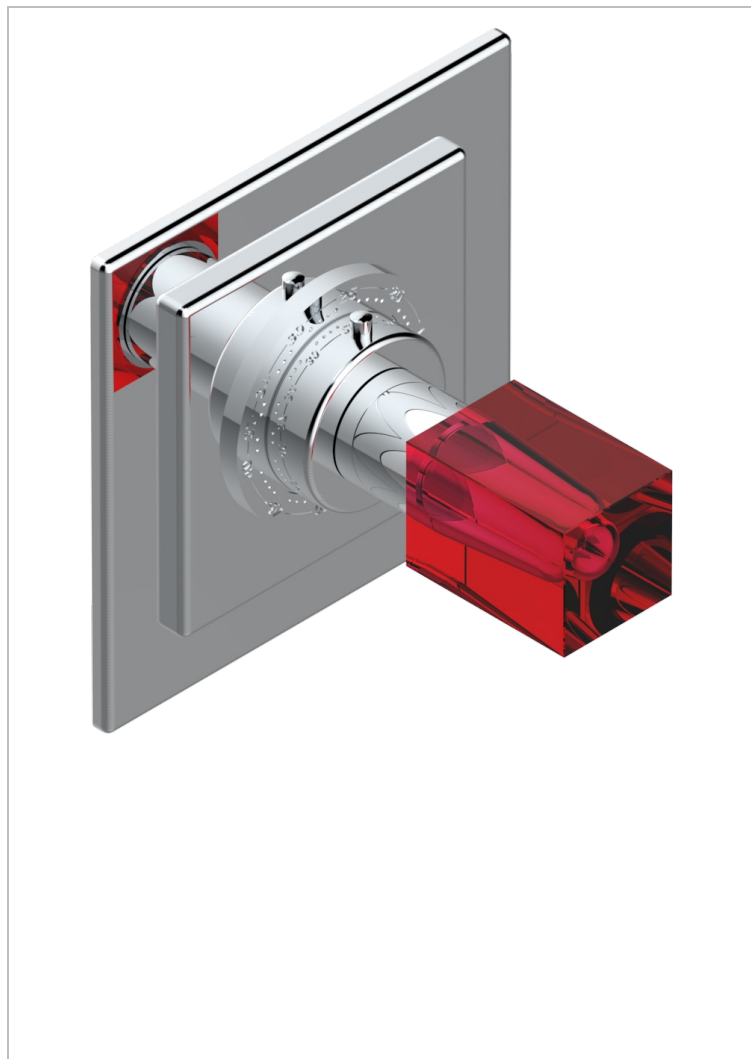

BEYOND CRYSTAL - RED CRYSTAL

U6H-15EN16EC

Trim for Eurotherm thermostat n° 8105N, 8200N, 8300

THG[®]
PARIS

CHARACTERISTIC

- Beyond Crystal - Red crystal
- Trim for Eurotherm thermostat n° 8105N, 8200N, 8300

RELATED SKU'S

- Ref. G00-8105N 1/2" Eurotherm thermostat, 40 l/min with wax cartridge
- Ref. G00-8200N 3/4" Eurotherm thermostat, 80 l/min

AVAILABLE FINITIONS

Antique nickel - H28
Black ceram - D30
Blush PVD - H62
Brass color PVD - H49
Brown bronze color PVD - F33
Gold color PVD - H52