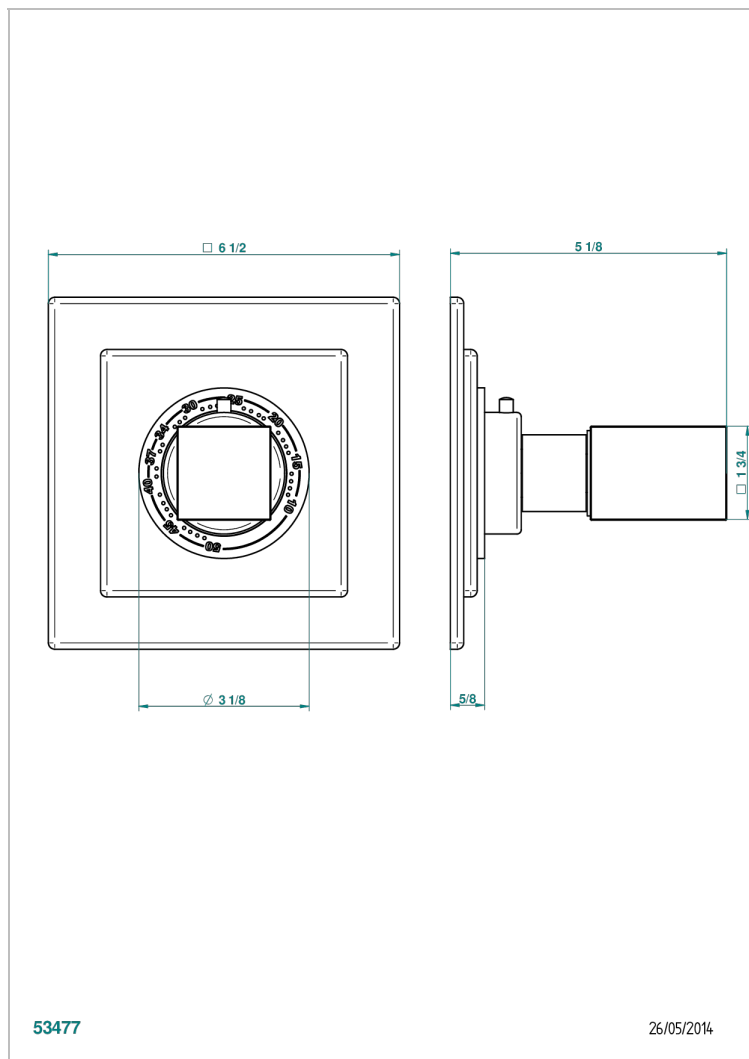

BEYOND CRYSTAL - RED CRYSTAL

U6H-15EN16EC

Trim for Eurotherm thermostat n° 8105N, 8200N, 8300

THG[®]
PARIS

CHARACTERISTIC

- Beyond Crystal - Red crystal
- Trim for Eurotherm thermostat n° 8105N, 8200N, 8300

RELATED SKU'S

- Ref. G00-8105N 1/2" Eurotherm thermostat, 40 l/min with wax cartridge
- Ref. G00-8200N 3/4" Eurotherm thermostat, 80 l/min

AVAILABLE FINITIONS

Antique nickel - H28
Black ceram - D30
Blush PVD - H62
Brass color PVD - H49
Brown bronze color PVD - F33
Gold color PVD - H52