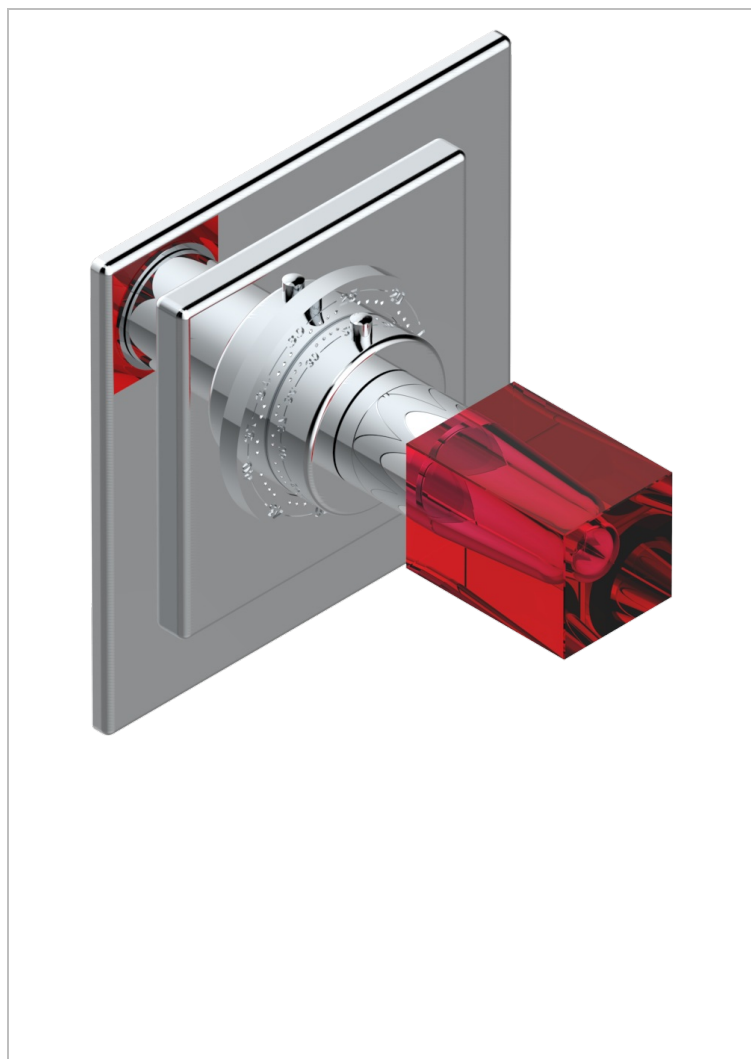

BEYOND CRYSTAL - RED CRYSTAL

U6H-15EN16EC

Trim for Eurotherm thermostat n° 8105N, 8200N, 8300

THG[®]
PARIS

CHARACTERISTIC

- Beyond Crystal - Red crystal
- Trim for Eurotherm thermostat n° 8105N, 8200N, 8300

RELATED SKU'S

- Ref. G00-8105N 1/2" Eurotherm thermostat, 40 l/min with wax cartridge
- Ref. G00-8200N 3/4" Eurotherm thermostat, 80 l/min

AVAILABLE FINITIONS

Antique nickel - H28
Black ceram - D30
Blush PVD - H62
Brass color PVD - H49
Brown bronze color PVD - F33
Gold color PVD - H52