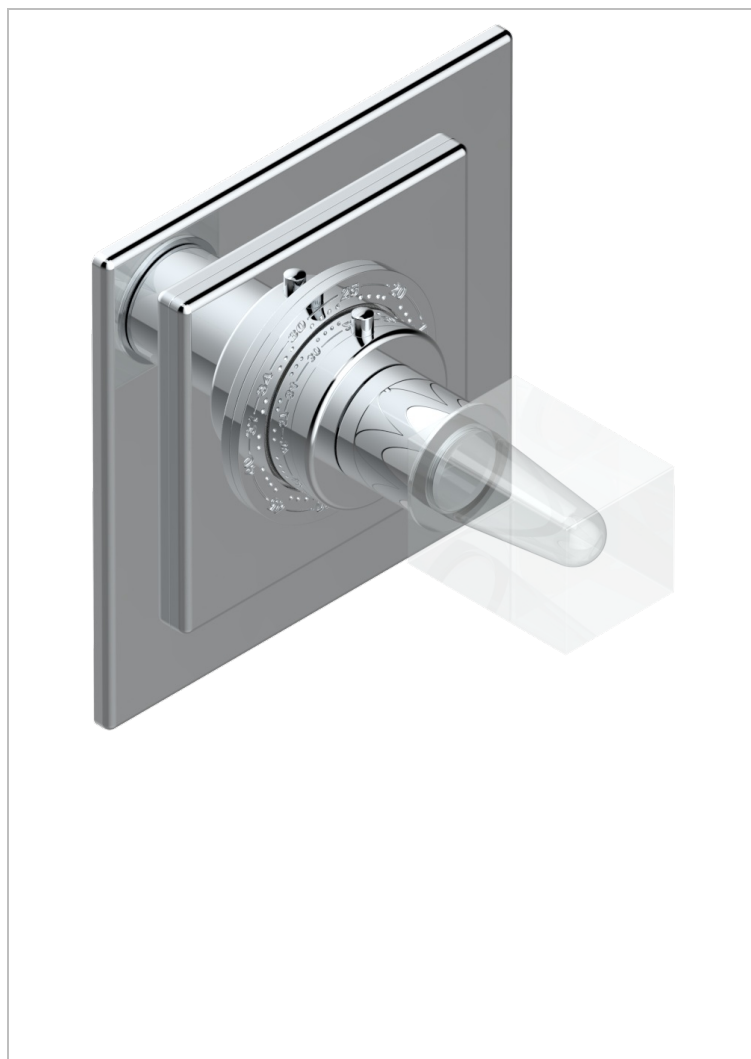

# BEYOND CRYSTAL - CLEAR CRYSTAL

U6F-15EN16EC

Trim for Eurotherm thermostat n° 8105N, 8200N, 8300

THG<sup>®</sup>  
PARIS

## CHARACTERISTIC

- Beyond Crystal - Clear crystal
- Trim for Eurotherm thermostat n° 8105N, 8200N, 8300

## RELATED SKU'S

- Ref. G00-8105N 1/2" Eurotherm thermostat, 40 l/min with wax cartridge
- Ref. G00-8200N 3/4" Eurotherm thermostat, 80 l/min