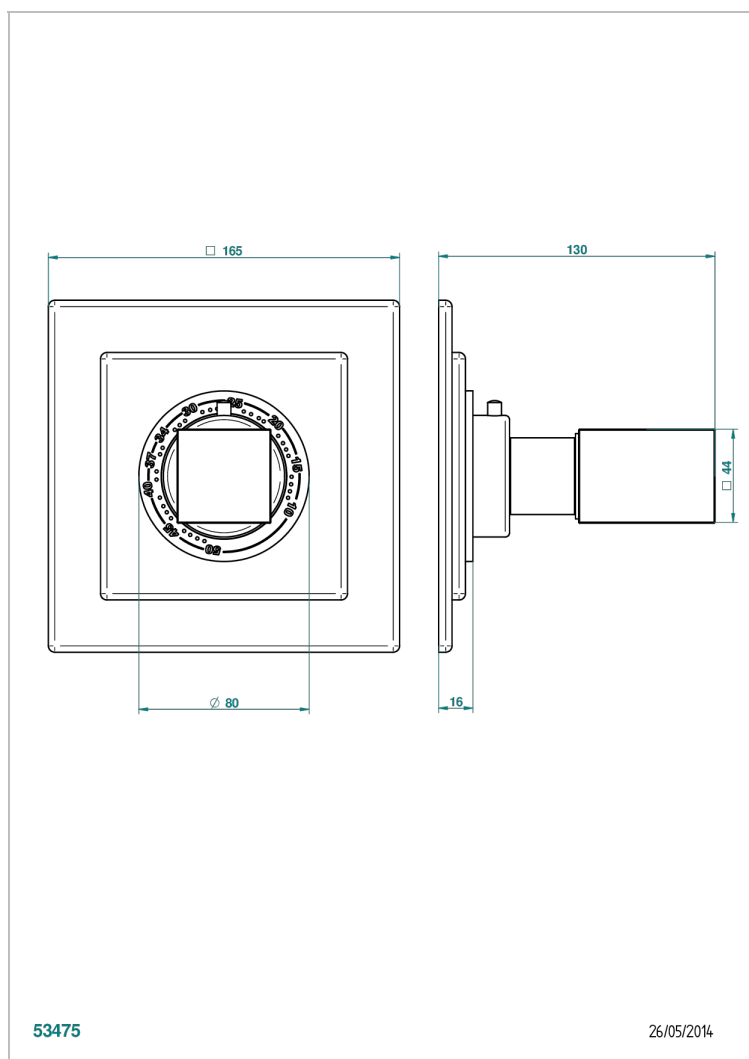

# BEYOND CRYSTAL - CLEAR CRYSTAL

U6F-15EN16EC

Trim for Eurotherm thermostat n° 8105N, 8200N, 8300

THG<sup>®</sup>  
PARIS

## CHARACTERISTIC

- Beyond Crystal - Clear crystal
- Trim for Eurotherm thermostat n° 8105N, 8200N, 8300

## RELATED SKU'S

- Ref. G00-8105N 1/2" Eurotherm thermostat, 40 l/min with wax cartridge
- Ref. G00-8200N 3/4" Eurotherm thermostat, 80 l/min