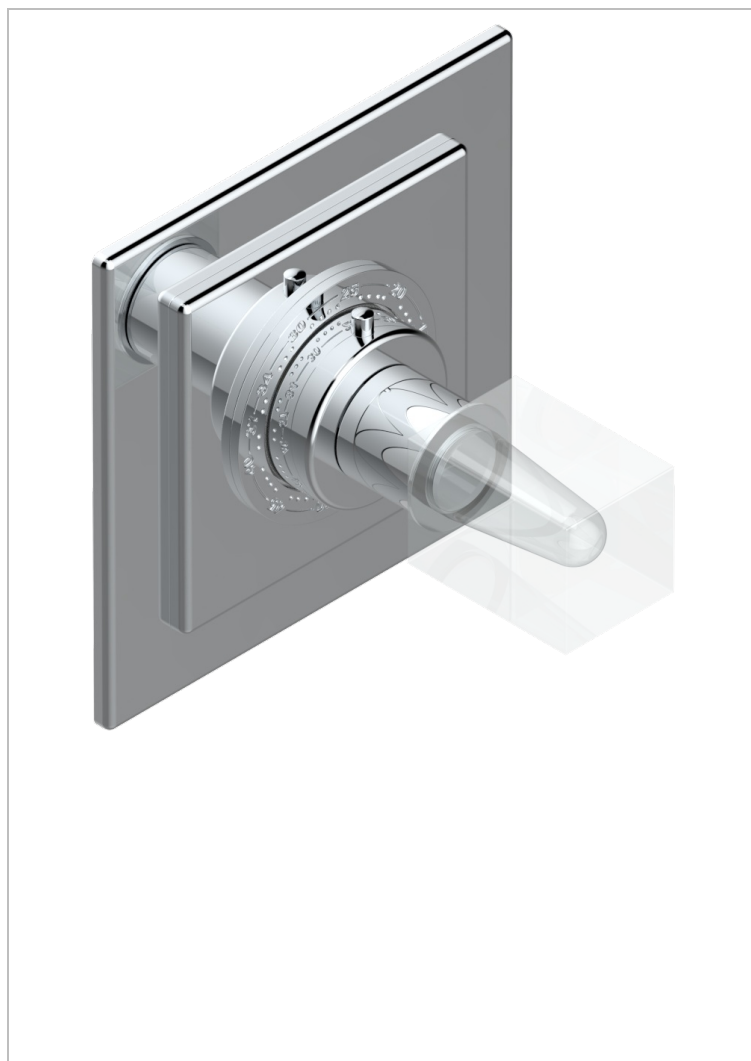

# BEYOND CRYSTAL - CLEAR CRYSTAL

U6F-15EN16EC

Trim for Eurotherm thermostat n° 8105N, 8200N, 8300

THG<sup>®</sup>  
PARIS

## CHARACTERISTIC

- Beyond Crystal - Clear crystal
- Trim for Eurotherm thermostat n° 8105N, 8200N, 8300

## RELATED SKU'S

- Ref. G00-8105N 1/2" Eurotherm thermostat, 40 l/min with wax cartridge
- Ref. G00-8200N 3/4" Eurotherm thermostat, 80 l/min