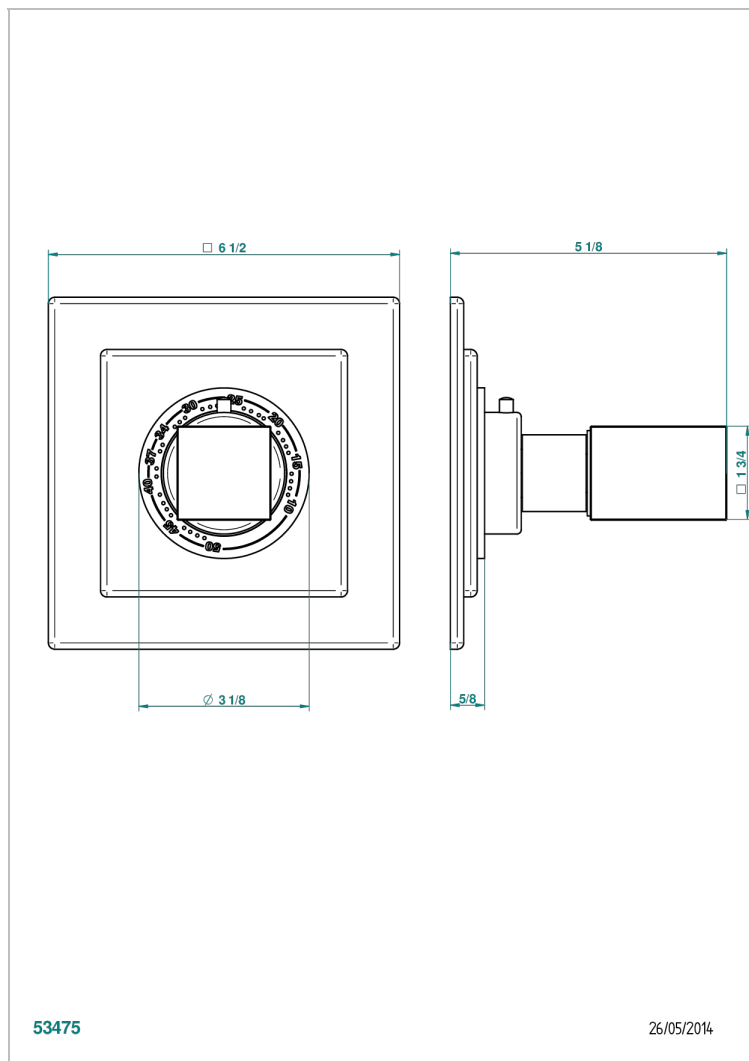

# BEYOND CRYSTAL - CLEAR CRYSTAL

U6F-15EN16EC

Trim for Eurotherm thermostat n° 8105N, 8200N, 8300

THG<sup>®</sup>  
PARIS

## CHARACTERISTIC

- Beyond Crystal - Clear crystal
- Trim for Eurotherm thermostat n° 8105N, 8200N, 8300

## RELATED SKU'S

- Ref. G00-8105N 1/2" Eurotherm thermostat, 40 l/min with wax cartridge
- Ref. G00-8200N 3/4" Eurotherm thermostat, 80 l/min