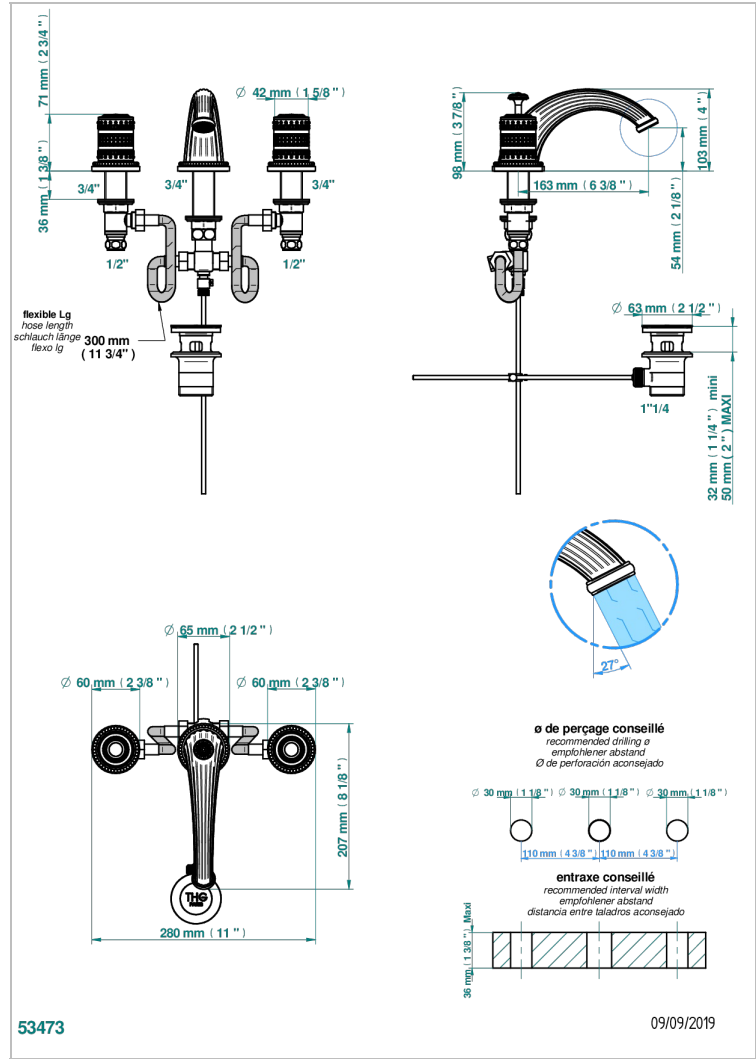

MONTE CARLO, GOLD PORCELAIN

U8B-151

Rim mounted 3-hole basin mixer with waste

CHARACTERISTIC

- ACS : 18ACCLY393
- DVGW : DW-6051CN0456
- NF : NF EN 200 - IA - Chrome
- SVGW-SSIGE : 1901-6813

STANDARDS

AVAILABLE FINITIONS

- Antique nickel - H28
- Black ceram - D30
- Lacquered light bronze - D01
- Matt chrome - C02
- Matt gold - F07
- Matt nickel (color finish) - C01

- Polished chrome (color finish) - A02
- Polished chrome / Polished gold (color finish) - G02
- Polished gold (color finish) - F01
- Polished nickel - B01
- Soft gold - F30
- Soft matt gold - F31

- Varnished matt antique red copper (color finish) - H07