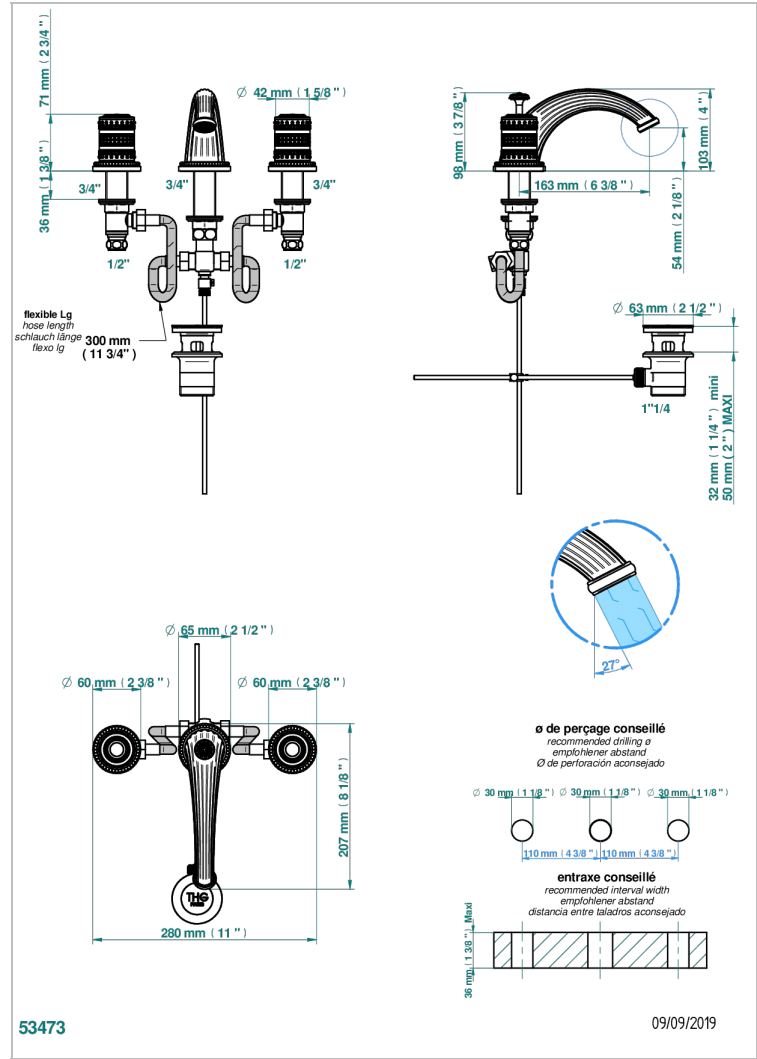

MONTE CARLO, GOLD PORCELAIN

U8B-151

Rim mounted 3-hole basin mixer with waste

CHARACTERISTIC

- ACS : 18ACCLY393
- DVGW : DW-6051CN0456
- NF : NF EN 200 - IA - Chrome
- SVGW-SSIGE : 1901-6813

STANDARDS

AVAILABLE FINITIONS

- Antique nickel - H28
- Black ceram - D30
- Lacquered light bronze - D01
- Matt chrome - C02
- Matt gold - F07
- Matt nickel (color finish) - C01

- Polished chrome (color finish) - A02
- Polished chrome / Polished gold (color finish) - G02
- Polished gold (color finish) - F01
- Polished nickel - B01
- Soft gold - F30
- Soft matt gold - F31

- Varnished matt antique red copper (color finish) - H07