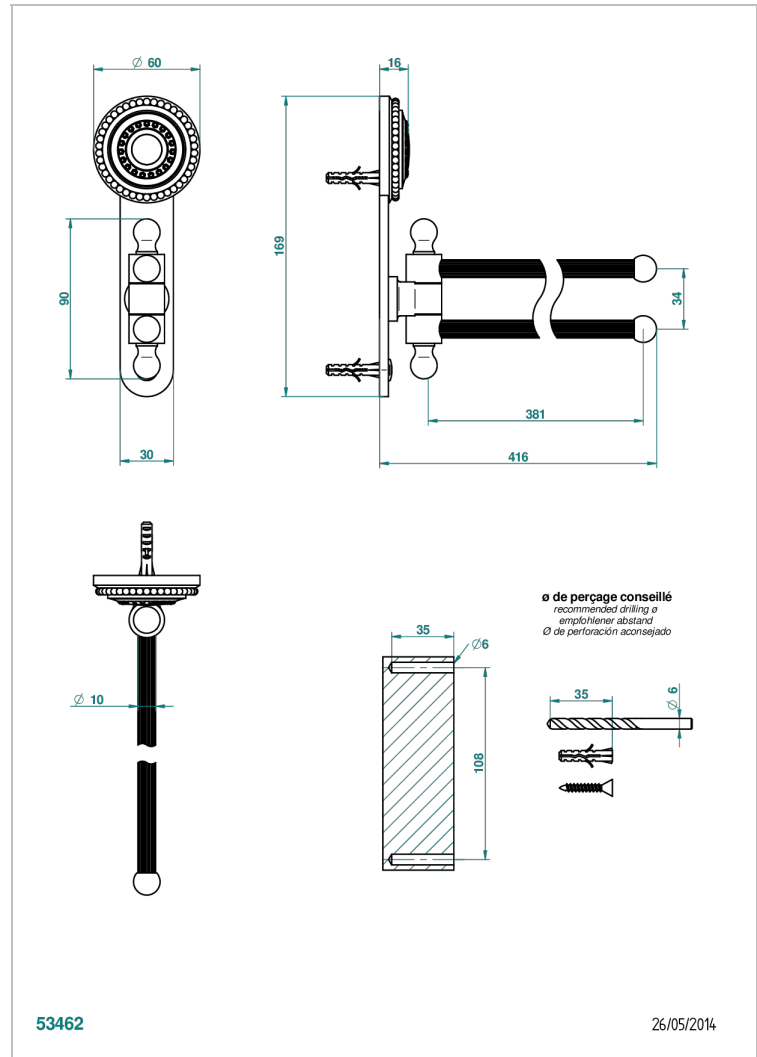

MONTE CARLO, WHITE GOLD PORCELAIN

U8C-522

Towel bar 15 3/4" long, double swivel

THG[®]
PARIS

CHARACTERISTIC

- Monte Carlo, white gold porcelain
- Towel bar 15 3/4" long, double swivel

AVAILABLE FINITIONS

Black ceram - D30
Chrome polished - A02
Chrome polished / gold polished - G02
Copper antique matt, coated - H07
Gold mat - F07
Gold polished - F01

Light coated bronze - D01
Matt chrome (American satin) - C02
Matt nickel (American satin) - C01
Nickel antique / Sovereign - H28
Nickel polished - B01
Soft gold - F30

Soft matt gold - F31