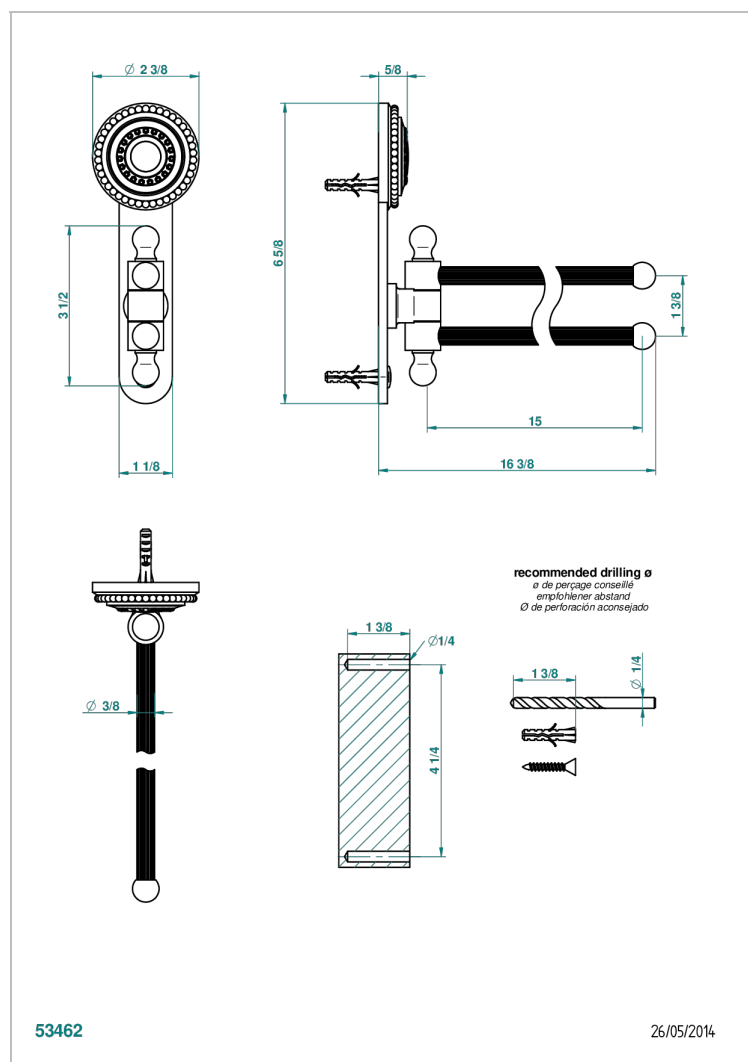

# MONTE CARLO, WHITE GOLD PORCELAIN

U8C-522

Towel bar 15 3/4" long, double swivel

53462

26/05/2014

## CHARACTERISTIC

- Monte Carlo, white gold porcelain
- Towel bar 15 3/4" long, double swivel