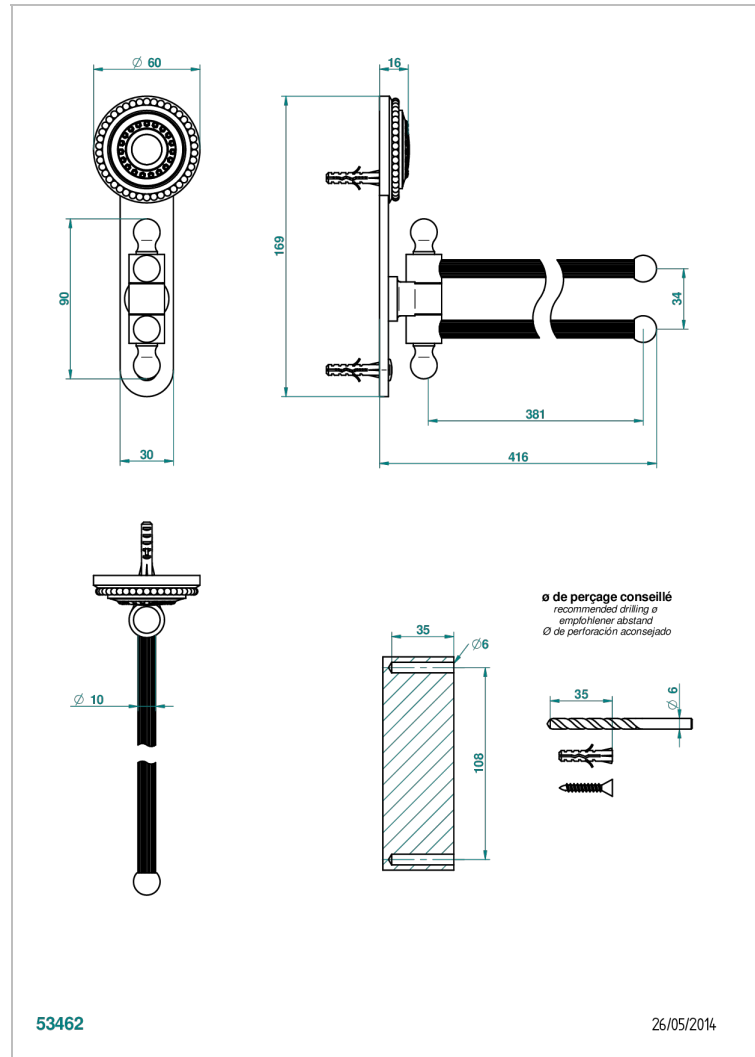

MONTE CARLO, WHITE GOLD PORCELAIN

U8C-522

Double towel holder, 2 mobile rails, length: 400 mm, \varnothing 16 mm

THG[®]
PARIS

53462

26/05/2014

CHARACTERISTIC

- Monte Carlo, white gold porcelain
- Double towel holder, 2 mobile rails, length: 400 mm, \varnothing 16 mm

AVAILABLE FINITIONS

Antique nickel - H28
Black ceram - D30
Lacquered light bronze - D01
Matt chrome - C02
Matt gold - F07
Matt nickel (color finish) - C01

Polished chrome (color finish) - A02
Polished chrome / Polished gold (color finish) - G02
Polished gold (color finish) - F01
Polished nickel - B01
Soft gold - F30
Soft matt gold - F31

Varnished matt antique red copper (color finish) - H07