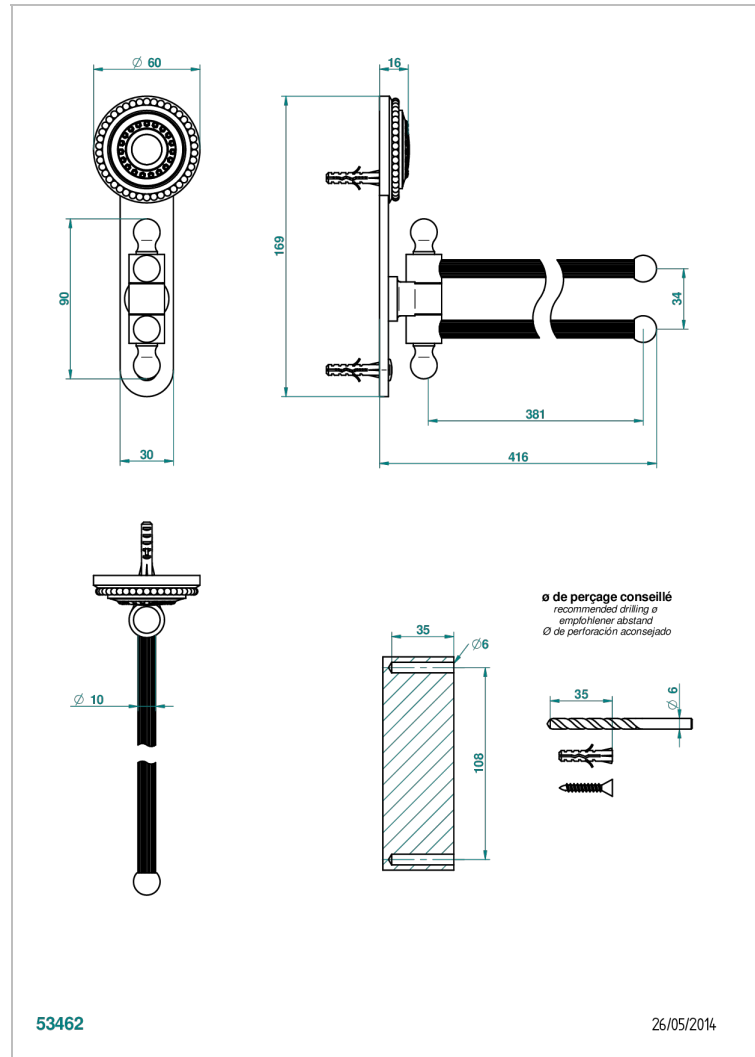

MONTE CARLO, WHITE GOLD PORCELAIN

U8C-522

Double towel holder, 2 mobile rails, length: 400 mm, \varnothing 16 mm

THG[®]
PARIS

CHARACTERISTIC

- Monte Carlo, white gold porcelain
- Double towel holder, 2 mobile rails, length: 400 mm, \varnothing 16 mm

AVAILABLE FINITIONS

Antique nickel - H28
Black ceram - D30
Lacquered light bronze - D01
Matt chrome - C02
Matt gold - F07
Matt nickel (color finish) - C01

Polished chrome (color finish) - A02
Polished chrome / Polished gold (color finish) - G02
Polished gold (color finish) - F01
Polished nickel - B01
Soft gold - F30
Soft matt gold - F31

Varnished matt antique red copper (color finish) - H07